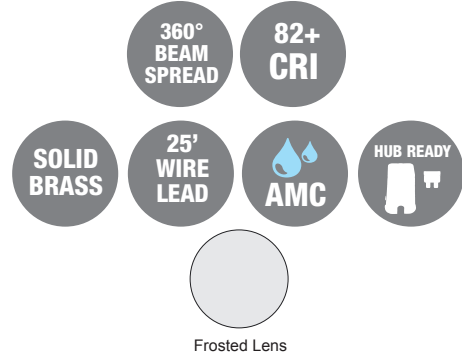

UNIQUE

LIGHTING SYSTEMS®

Voyager 5 & 8

Step Light
Odyssey Series

PRODUCT SPECIFICATIONS

PROJECT:	
MODEL #:	
LAMP(S):	
NOTES:	

Available Faceplate Options

All available as pre-lamped