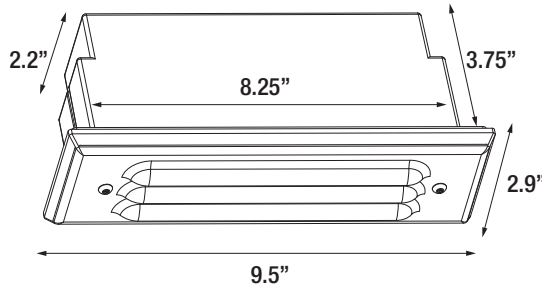

Specifications:

- Solid brass
- Specification grade beryllium copper socket
- Premium grade direct burial cable
- Frosted borosilicate lens
- 2W max. LED lamp / 20W max. halogen
- Mounting hardware included
- Weathered brass finish standard
- Limited lifetime warranty