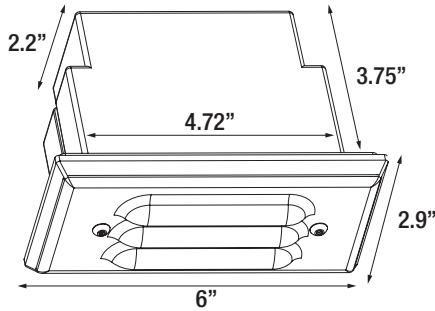

UNIQUE

LIGHTING SYSTEMS®

Voyager 5 & 8

Step Light
Odyssey Series

PRODUCT SPECIFICATIONS

PROJECT:	
MODEL #:	
LAMP(S):	
NOTES:	

Available Faceplate Options

All available as pre-lamped