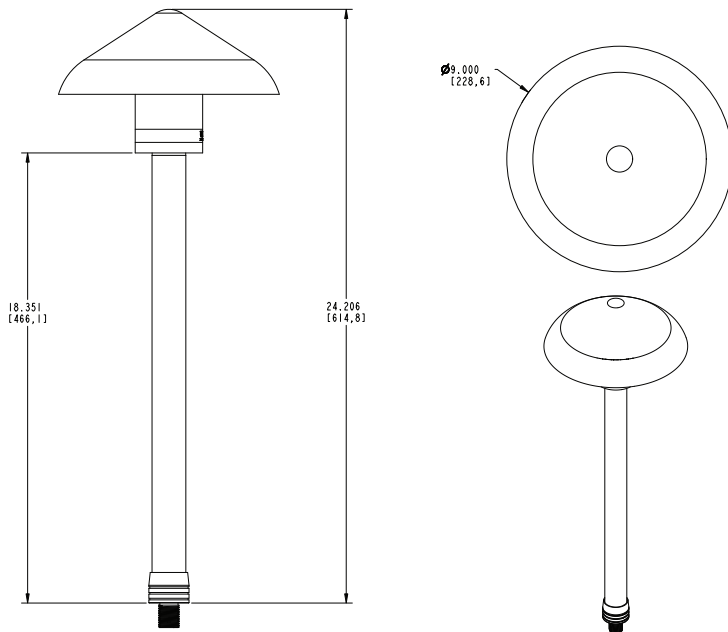

## PRODUCT SPECIFICATIONS

PROJECT:	
MODEL #:	
LAMP(S):	
NOTES:	

### Specifications:

- Solid brass construction
  - Machined brass collar
  - Optical acrylic lens
  - 25' premium grade direct burial cable
  - 12W RGB+CCT integrated LED
  - Large slotted stabilizer mounting stake included
  - Weathered brass finish standard
  - Volt Amps - 16.2
  - Lumens - 500\*
  - Limited lifetime warranty - fixture
  - 5 year warranty - LED module
- \*Please note lumens are tested with color temperature set to 6500K (cool white), 100% brightness, spot beam (where applicable).

#### Description

Round Mounting Base  
Docking Post W/Brass Cap