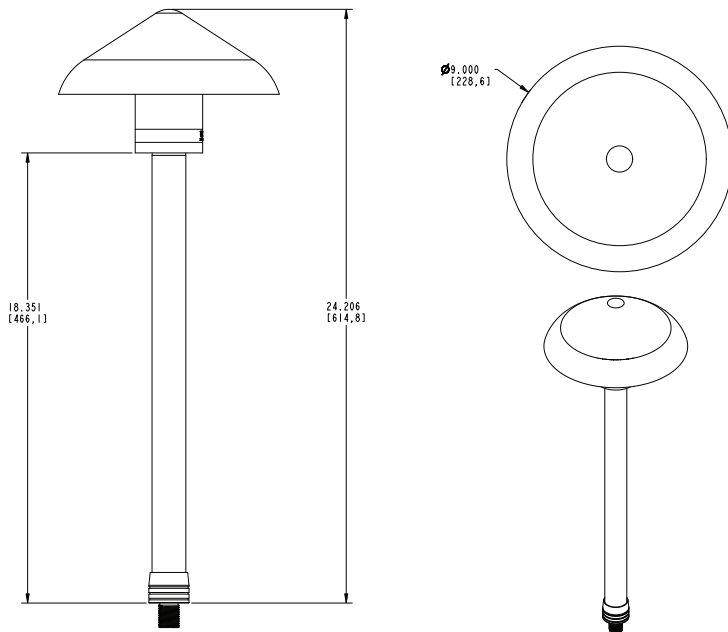

PRODUCT SPECIFICATIONS

PROJECT:	
MODEL #:	
LAMP(S):	
NOTES:	

Specifications:

- Solid brass construction
 - Machined brass collar
 - Optical acrylic lens
 - 25' premium grade direct burial cable
 - 12W RGB+CCT integrated LED
 - Large slotted stabilizer mounting stake included
 - Weathered brass finish standard
 - Volt Amps - 16.2
 - Lumens - 500*
 - Limited lifetime warranty - fixture
 - 5 year warranty - LED module
- *Please note lumens are tested with color temperature set to 6500K (cool white), 100% brightness, spot beam (where applicable).

Light Distribution Cones: N/A

Fixtures

Part Number

VAN-RC SO
VAN-RC SO-P

Description

VAN GOGH, BR, 12V, SO, RGB-CCT, 25"WL, WB
VAN GOGH, BR, 12V, SO, RGB-CCT, 25"WL, P

Accessories

Part Number

SPHEREBASE SB
ZEROG-WB

Description

Round Mounting Base
Docking Post W/Brass Cap

Finishes

Standard Finish

WB - Weathered Brass

Custom Colors/Powder Coated Finishes

P - Painted