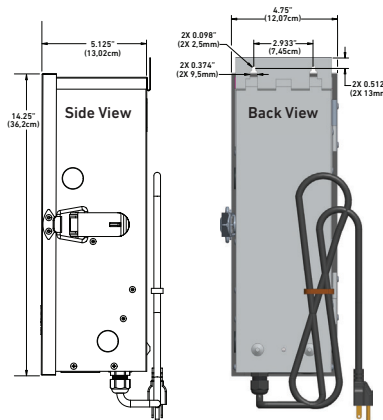

1. 1 - Photocell Receptacle, Jumper
2. 2 - 25 Amps Breaker
3. 3 - Lockable Latch
4. 4 - Power Cord Strain Relief
5. 5 - Terminal Block
6. 6 - Power Cord Receptacle, Polarized, NEMA 5-15R