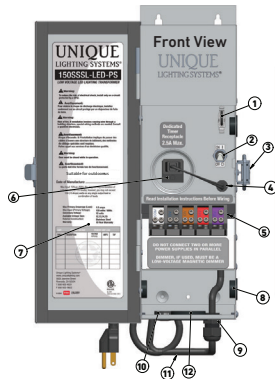

SPECIFICATION

Model	150SSSL-LED-PS	300SSSL-LED-PS	600SSSL-LED-PS
-------	----------------	----------------	----------------

ELECTRICAL

Power Output (Watts)	150W	300W	600W
Power Input	120V AC, 60Hz		
Output Voltage	12V, 13V, 14V, 15V		
Transformer Volt Amps	180VA @ 12V 180VA @ 13V** 180VA @ 14V** 180VA @ 15V**	300VA @ 12V 325VA @ 13V 325VA @ 14V** 325VA @ 15V**	600VA @ 12V 650VA @ 13V 650VA @ 14V** 650VA @ 15V**
** VA is thermally regulated to prevent overload. Exceeding stated VA will shut down			
Secondary Electrical Protection	15-amp breaker	25-amp breaker	2X25-amp breaker

MECHANICAL

Dimensions	4.75"W x 14.25"H x 5.125"D		7.08"W x 14.75"H x 6.67"D
Weight	13.25 lbs.	15.5 lbs.	31.75 lbs.
Power Cord	16AWG with NEMA 5-15P Plug, 6' length		
Cabinet	304 stainless steel, complies with NEMA 3R		
Finish	Stainless Steel		

DIMENSIONS & FEATURES

- 1 - Photocell Receptacle, Jumper
- 2 - 25 Amps Breaker
- 3 - Lockable Latch
- 4 - Power Cord Strain Relief
- 5 - Terminal Block
- 6 - Power Cord Receptacle, Polarized, NEMA 5-15R