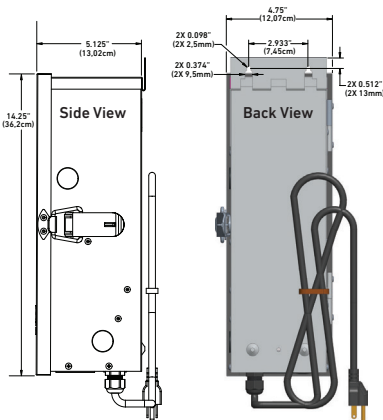

MECHANICAL

Dimensions	4.75"W x 14.25"H x 5.125"D		7.08"W x 14.75"H x 6.67"D
Weight	13.25 lbs.	15.5 lbs.	31.75 lbs.
Power Cord	16AWG with NEMA 5-15P Plug, 6' length		
Cabinet	304 stainless steel, complies with NEMA 3R		
Finish	Stainless Steel		

DIMENSIONS & FEATURES

- 1 - Photocell Receptacle, Jumper
- 2 - 25 Amps Breaker
- 3 - Lockable Latch
- 4 - Power Cord Strain Relief
- 5 - Terminal Block
- 6 - Power Cord Receptacle, Polarized, NEMA 5-15R