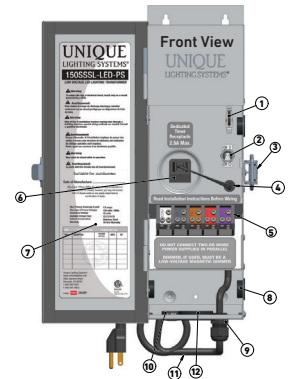

MECHANICAL

Dimensions	4.75"W x 14.25"H x 5.125"D		7.08"W x 14.75"H x 6.67"D
Weight	13.25 lbs.	15.5 lbs.	31.75 lbs.
Power Cord	16AWG with NEMA 5-15P Plug, 6' length		
Cabinet	304 stainless steel, complies with NEMA 3R		
Finish	Stainless Steel		

DIMENSIONS & FEATURES

- 1 - Photocell Receptacle, Jumper
- 2 - 25 Amps Breaker
- 3 - Lockable Latch
- 4 - Power Cord Strain Relief
- 5 - Terminal Block
- 6 - Power Cord Receptacle, Polarized, NEMA 5-15R

- 7 - Door Label/RUN Information Listing
- 8 - 1/2" Conduit Access, Small Plug Cap
- 9 - Power Cord Supply Strain Relief
- 10 - 3/4" Conduit Access, Medium Plug Cap
- 11 - Power Cord, 16 AWG with NEMA 5-15P Plug
- 12 - 1-1/4" Conduit Access, Large Plug Cap

- 1 - Photocell Receptacle, Jumper
- 2 - 25 Amps Breaker
- 3 - Lockable Latch
- 4 - Power Cord Strain Relief
- 5 - Terminal Block
- 6 - Power Cord Receptacle, Polarized, NEMA 5-15R

- 7 - Door Label/RUN Information Listing
- 8 - 1/2" Conduit Access, Small Plug Cap
- 9 - Power Cord Supply Strain Relief
- 10 - 3/4" Conduit Access, Medium Plug Cap
- 11 - Power Cord, 16 AWG with NEMA 5-15P Plug
- 12 - 1-1/4" Conduit Access, Large Plug Cap