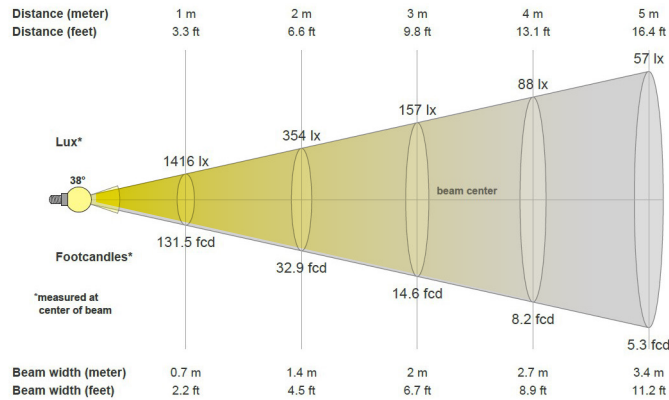

MECHANICAL

Diameter: 111.5mm/4.4 in.

Height: 55.1mm/2.17

Weight: 222g/7.8 oz

THERMAL RATING

Suitable for use in fully enclosed & water sealed lighting fixtures. Lamps utilize a patent pending heat sink design to run cool and provide years of continuous use.

Lens Retainer Clip

PHOTOMETRICS

2700K

LED-4W-DPFL27K

3000K

LED-4W-DPFL30K

LED-6W-DPFL27K

LED-6W-DPFL30K

LED-12W-DPFL27K

LED-12W-DPFL30K

ORDERING INFORMATION

Power	CCT	Item No.	Beam	Lumens	CBCP	Efficacy (lm/W)	VA	CRI
4W	2700K	LED-4W-DPFL27K	45°	434	1030	109	5.26	83
	3000K	LED-4W-DPFL30K	45°	465	1074	113	5.11	85
6W	2700K	LED-6W-DPFL27K	45°	625	1491	100	7.99	83
	3000K	LED-6W-DPFL30K	45°	655	1549	103	7.90	84
12W	2700K	LED-12W-DPFL27K	45°	1145	2628	95	15.07	83
	3000K	LED-12W-DPFL30K	45°	1220	2715	98	15.53	84