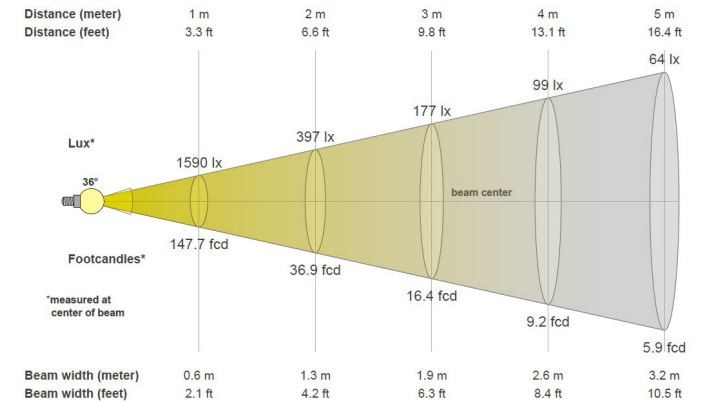

MECHANICAL

Diameter: 111.5mm/4.4 in.

Height: 55.1mm/2.17

Weight: 222g/7.8 oz

THERMAL RATING

Suitable for use in fully enclosed & water sealed lighting fixtures. Lamps utilize a patent pending heat sink design to run cool and provide years of continuous use.

Lens Retainer Clip

PHOTOMETRICS

2700K

LED-4W-DPFL27K

3000K

LED-4W-DPFL30K

LED-6W-DPFL27K

LED-6W-DPFL30K

LED-12W-DPFL27K

LED-12W-DPFL30K

ORDERING INFORMATION

Power	CCT	Item No.	Beam	Lumens	CBCP	Efficacy (lm/W)	VA	CRI
4W	2700K	LED-4W-DPFL27K	45°	434	1030	109	5.26	83
	3000K	LED-4W-DPFL30K	45°	465	1074	113	5.11	85
6W	2700K	LED-6W-DPFL27K	45°	625	1491	100	7.99	83
	3000K	LED-6W-DPFL30K	45°	655	1549	103	7.90	84
12W	2700K	LED-12W-DPFL27K	45°	1145	2628	95	15.07	83
	3000K	LED-12W-DPFL30K	45°	1220	2715	98	15.53	84