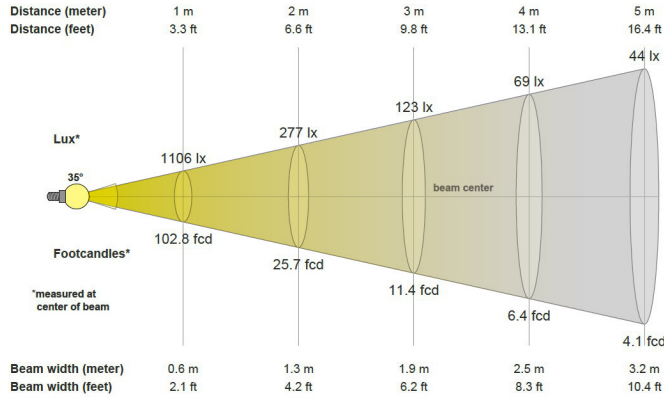

PHOTOMETRICS

2700K

LED-4W-DPFL27K