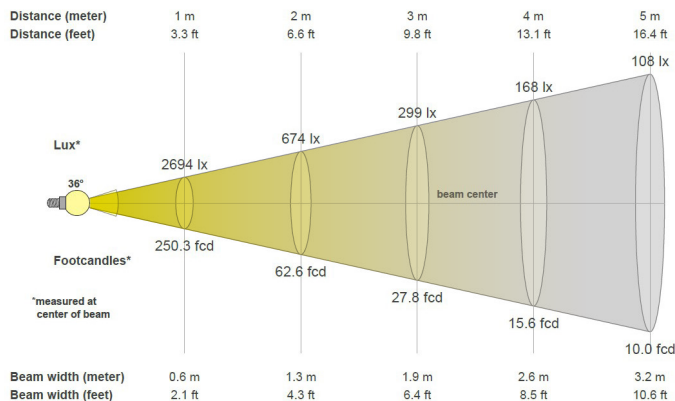

MECHANICAL

Diameter: 111.5mm/4.4 in.

Height: 55.1mm/2.17

Weight: 222g/7.8 oz

THERMAL RATING

Suitable for use in fully enclosed & water sealed lighting fixtures. Lamps utilize a patent pending heat sink design to run cool and provide years of continuous use.

Lens Retainer Clip

PHOTOMETRICS

2700K

LED-4W-DPFL27K

3000K

LED-4W-DPFL30K

LED-6W-DPFL27K

LED-6W-DPFL30K

LED-12W-DPFL27K

LED-12W-DPFL30K

ORDERING INFORMATION

Power	CCT	Item No.	Beam	Lumens	CBCP	Efficacy (lm/W)	VA	CRI
4W	2700K	LED-4W-DPFL27K	45°	434	1030	109	5.26	83
	3000K	LED-4W-DPFL30K	45°	465	1074	113	5.11	85
6W	2700K	LED-6W-DPFL27K	45°	625	1491	100	7.99	83
	3000K	LED-6W-DPFL30K	45°	655	1549	103	7.90	84
12W	2700K	LED-12W-DPFL27K	45°	1145	2628	95	15.07	83
	3000K	LED-12W-DPFL30K	45°	1220	2715	98	15.53	84