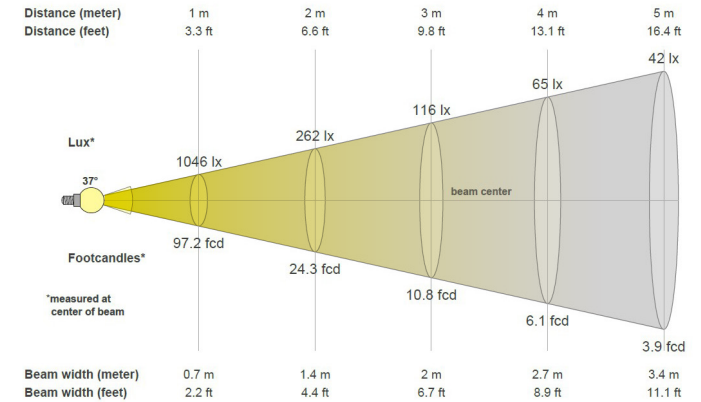

MECHANICAL

Diameter: 111.5mm/4.4 in.

Height: 55.1mm/2.17

Weight: 222g/7.8 oz

THERMAL RATING

Suitable for use in fully enclosed & water sealed lighting fixtures. Lamps utilize a patent pending heat sink design to run cool and provide years of continuous use.

Lens Retainer Clip

PHOTOMETRICS

2700K

LED-4W-DPFL27K

3000K

LED-4W-DPFL30K

LED-6W-DPFL27K

LED-6W-DPFL30K

LED-12W-DPFL27K

LED-12W-DPFL30K

ORDERING INFORMATION

Power	CCT	Item No.	Beam	Lumens	CBCP	Efficacy (lm/W)	VA	CRI
4W	2700K	LED-4W-DPFL27K	45°	434	1030	109	5.26	83
	3000K	LED-4W-DPFL30K	45°	465	1074	113	5.11	85
6W	2700K	LED-6W-DPFL27K	45°	625	1491	100	7.99	83
	3000K	LED-6W-DPFL30K	45°	655	1549	103	7.90	84
12W	2700K	LED-12W-DPFL27K	45°	1145	2628	95	15.07	83
	3000K	LED-12W-DPFL30K	45°	1220	2715	98	15.53	84