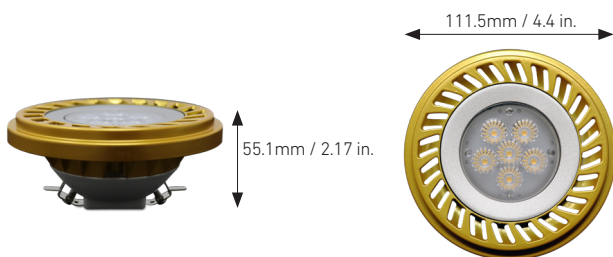

Sized to PAR36 standard to fit all indoor and outdoor lighting fixtures using G53 sockets.

Output: 430 - 1220 lumen

Beam Angle: 45° Flood

Color Temperature: 2700K, 3000K

INTENDED USE & LOCATION RATING

Replaces standard sized low-voltage PAR36 lamps used in landscape lighting fixtures. Lamps are outdoor rated and designed for direct exposure to the elements; lamps are not submersible.

MECHANICAL

Diameter: 111.5mm/4.4 in.

Height: 55.1mm/2.17

Weight: 222g/7.8 oz

THERMAL RATING

Suitable for use in fully enclosed & water sealed lighting fixtures. Lamps utilize a patent pending heat sink design to run cool and provide years of continuous use.