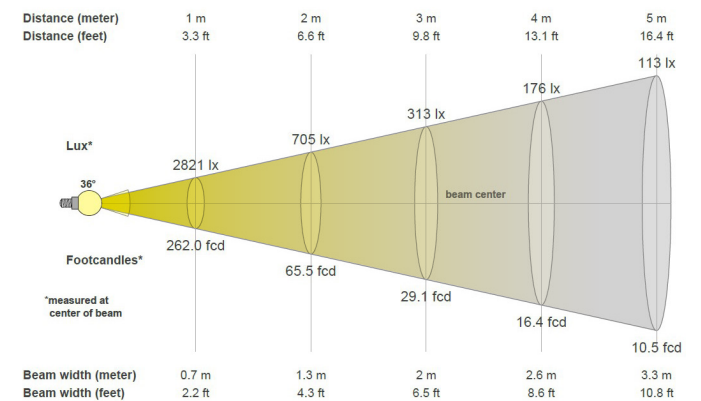

MECHANICAL

Diameter: 111.5mm/4.4 in.

Height: 55.1mm/2.17

Weight: 222g/7.8 oz

THERMAL RATING

Suitable for use in fully enclosed & water sealed lighting fixtures. Lamps utilize a patent pending heat sink design to run cool and provide years of continuous use.

Lens Retainer Clip

PHOTOMETRICS

2700K

LED-4W-DPFL27K

3000K

LED-4W-DPFL30K

LED-6W-DPFL27K

LED-6W-DPFL30K

LED-12W-DPFL27K

LED-12W-DPFL30K

ORDERING INFORMATION

Power	CCT	Item No.	Beam	Lumens	CBCP	Efficacy (lm/W)	VA	CRI
4W	2700K	LED-4W-DPFL27K	45°	434	1030	109	5.26	83
	3000K	LED-4W-DPFL30K	45°	465	1074	113	5.11	85
6W	2700K	LED-6W-DPFL27K	45°	625	1491	100	7.99	83
	3000K	LED-6W-DPFL30K	45°	655	1549	103	7.90	84
12W	2700K	LED-12W-DPFL27K	45°	1145	2628	95	15.07	83
	3000K	LED-12W-DPFL30K	45°	1220	2715	98	15.53	84