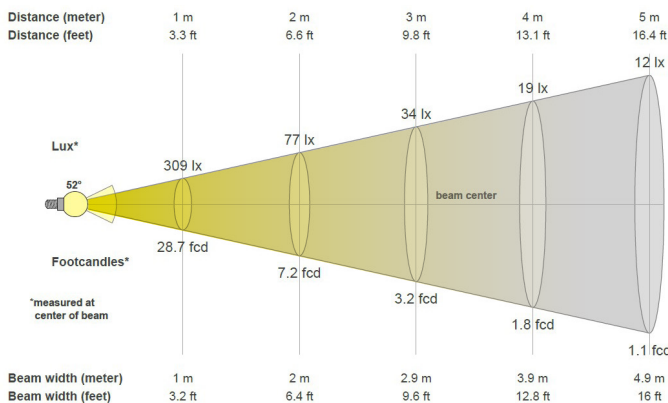

3000K

LED-2W-DM6FL30K

LED-2W-DM6SP27K

LED-2W-DM6SP30K

LED-2W-DM6WF27K

LED-2W-DM6WF30K

PHOTOMETRICS

2700K