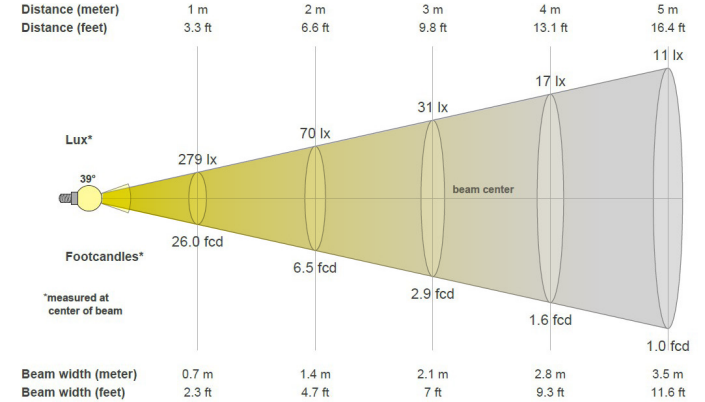

3000K

LED-2W-DM6FL30K