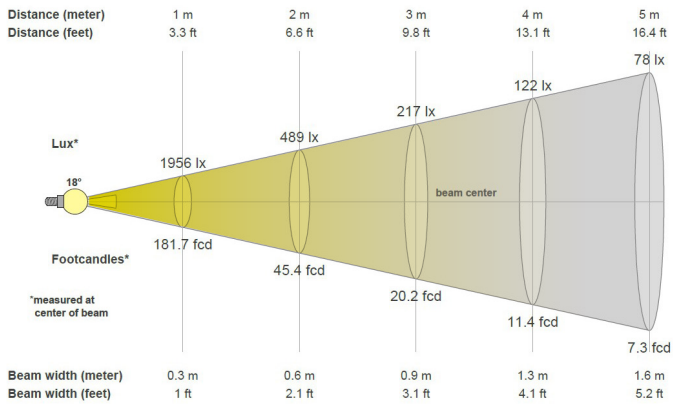

LED-3W-DM6FL27K

3000K

LED-3W-DM6FL30K

LED-3W-DM6SP27K

LED-3W-DM6SP30K

LED-3W-DM6WF27K

LED-3W-DM6WF30K

PHOTOMETRICS