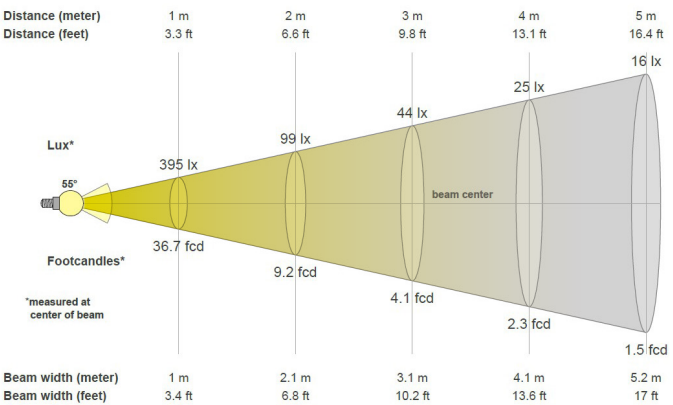

LED-3W-DM6WF27K