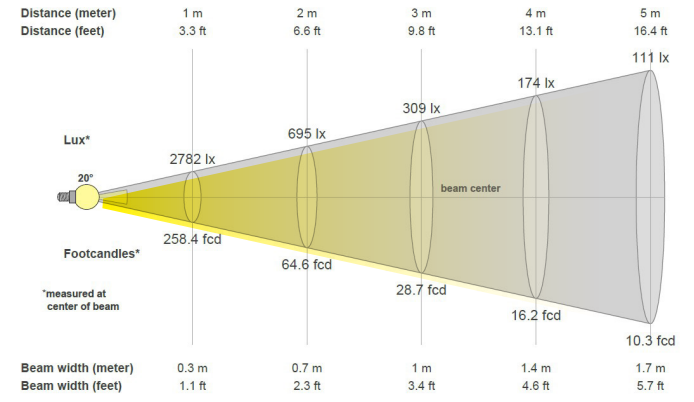

LED-5W-DM6SP30K