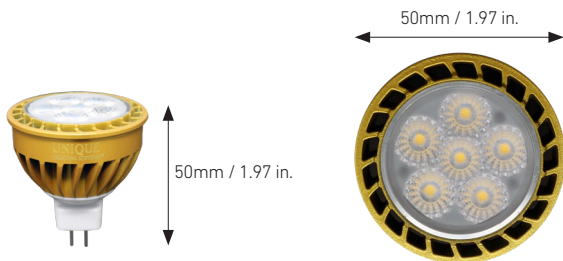

PROJECT: _____

MODELS: _____

Flex Gold™ - MR16 LED Lamp Series

KEY FEATURES & BENEFITS

12V AC OR DC POWER

Compatible with low-voltage landscape lighting systems.

LONG LIFESPAN

Rated to 50,000 hours, reducing the need for frequent replacements.

COMPATIBILITY

Sized to MR16 standard to fit all indoor and outdoor lighting fixtures using GU5.3 sockets.

Output: 224 - 690 lumen

Beam Angle: 15° Spot, 45° Flood, 60° Wide Flood

Color Temperature: 2700K, 3000K

INTENDED USE & LOCATION RATING

Replaces all standard sized low-voltage MR16 lamps used in landscape lighting fixtures, as well as indoor and outdoor rated downlights and track heads. Lamps are designed with superior water protection but are not rated for direct water exposure or submersion.

MECHANICAL

Diameter: 50mm/1.97 in.

Height: 50mm/1.97 in.

Weight: 57 gm/2.0 oz

OPERATING TEMPERATURE

Minimum: -40°F/-40°C

Maximum: 113°F/45°C

Typical: 77°F/25°C