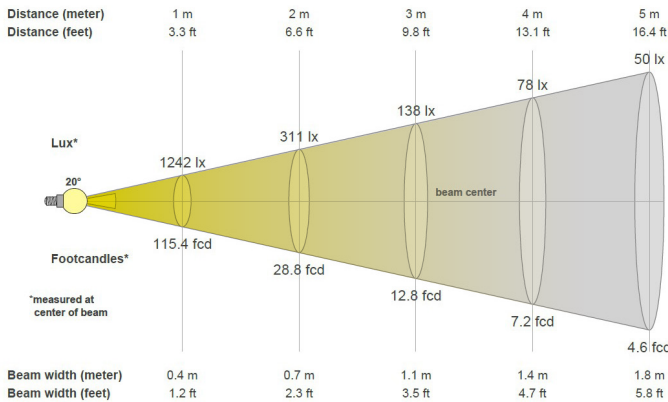

LED-2W-DM6SP27K