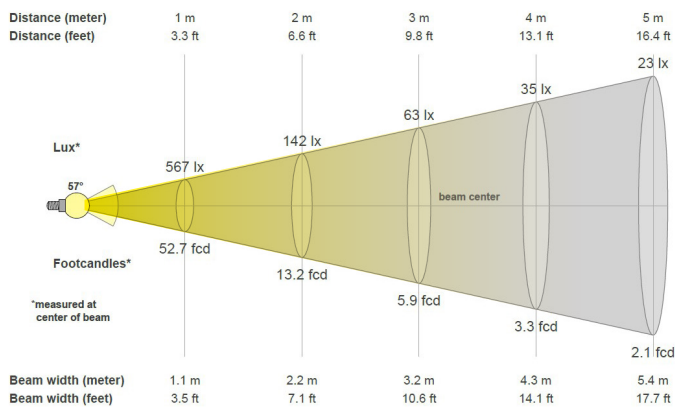

2700K

LED-5W-DM6FL27K

3000K

LED-5W-DM6FL30K

LED-5W-DM6SP27K

LED-5W-DM6SP30K

LED-5W-DM6WF27K

LED-5W-DM6WF30K