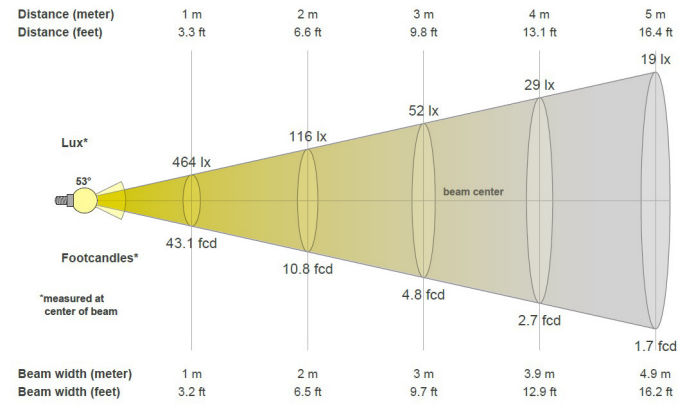

LED-3W-DM6FL27K

3000K

LED-3W-DM6FL30K

LED-3W-DM6SP27K

LED-3W-DM6SP30K

LED-3W-DM6WF27K

LED-3W-DM6WF30K

PHOTOMETRICS