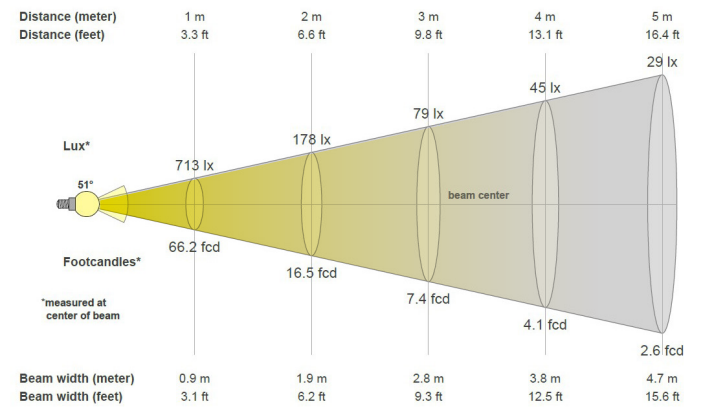

LED-5W-DM6WF30K