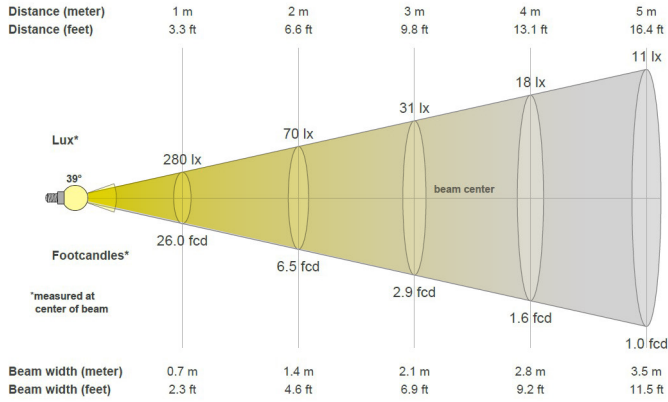

PHOTOMETRICS

2700K

LED-2W-DM6FL27K