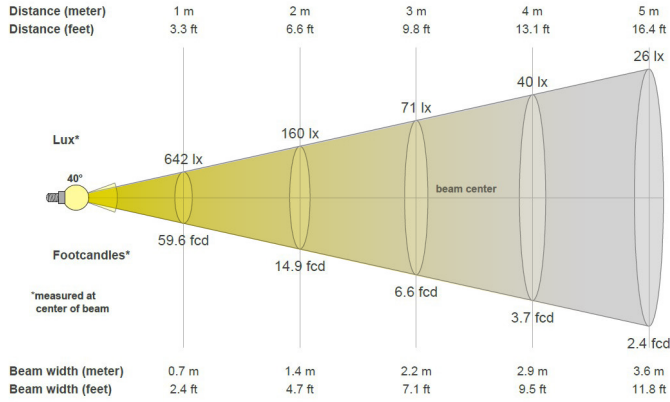

PHOTOMETRICS

2700K

LED-5W-DM6FL27K