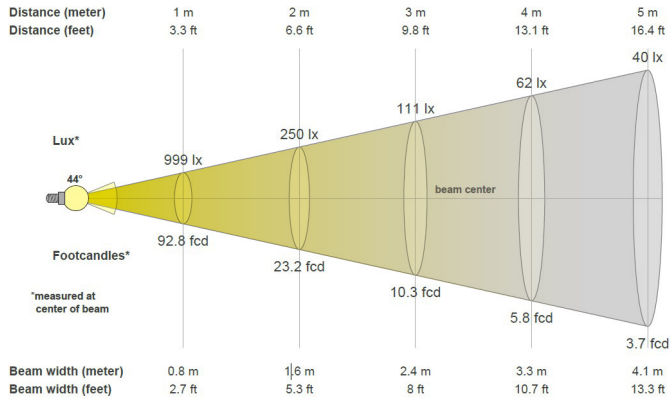

PHOTOMETRICS

2700K

LED-6W-DM6FL27K