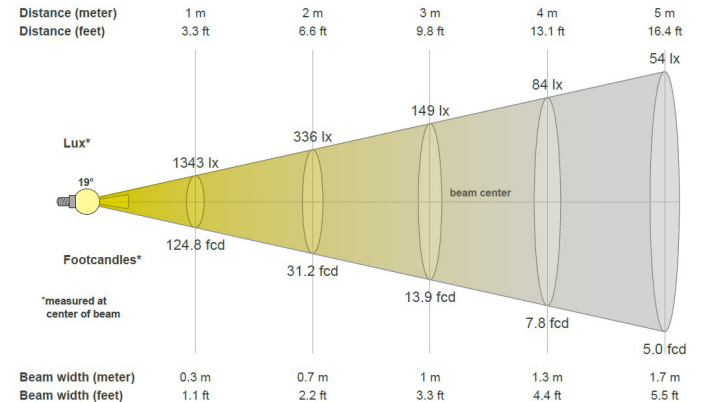

3000K

LED-2W-DM6FL30K

LED-2W-DM6SP27K

LED-2W-DM6SP30K

LED-2W-DM6WF27K

LED-2W-DM6WF30K

PHOTOMETRICS

2700K