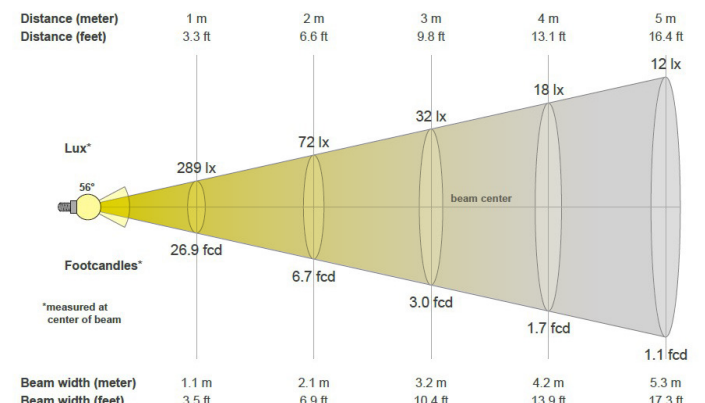

3000K

LED-2W-DM6FL30K

LED-2W-DM6SP27K

LED-2W-DM6SP30K

LED-2W-DM6WF27K

LED-2W-DM6WF30K

PHOTOMETRICS

2700K