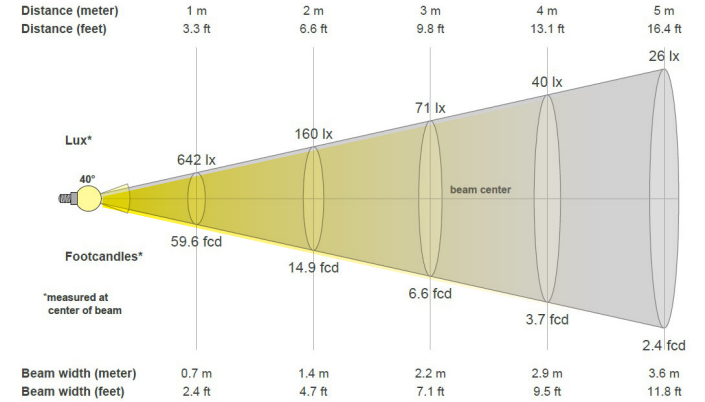

3000K

LED-5W-DM6FL30K