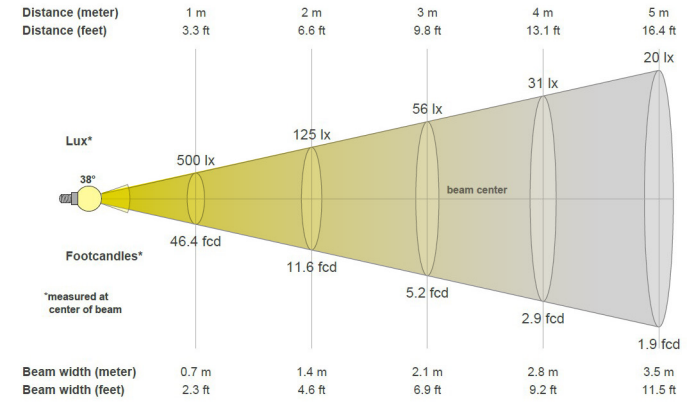

3000K

LED-3W-DM6FL30K