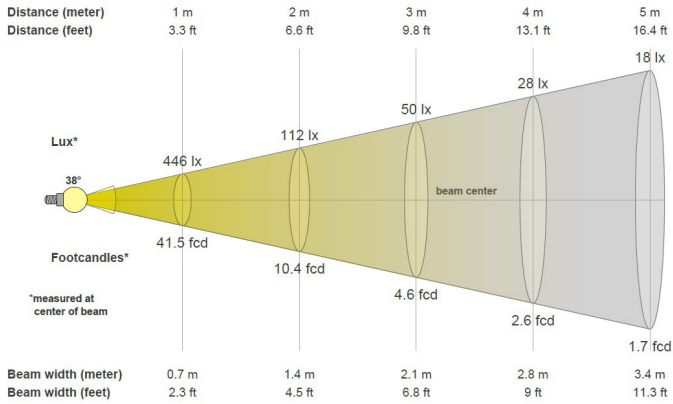

PHOTOMETRICS

2700K

LED-3W-DM6FL27K