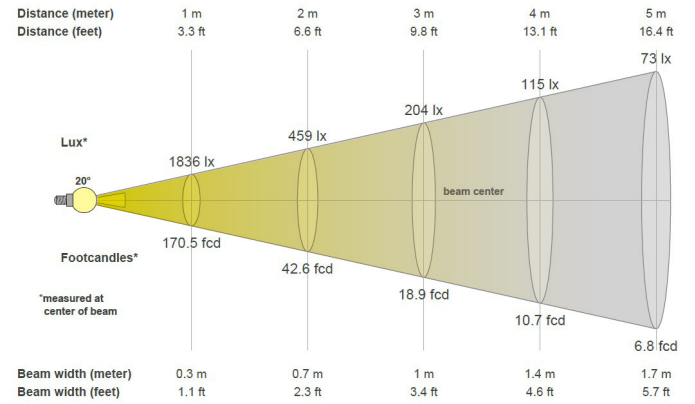

LED-3W-DM6FL27K

3000K

LED-3W-DM6FL30K

LED-3W-DM6SP27K

LED-3W-DM6SP30K

LED-3W-DM6WF27K

LED-3W-DM6WF30K

PHOTOMETRICS