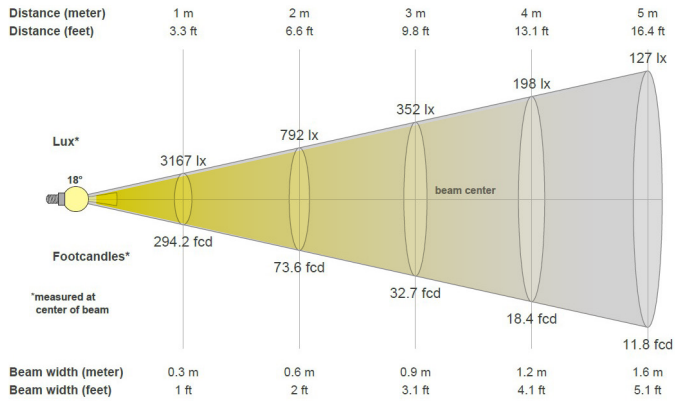

2700K

LED-5W-DM6FL27K

3000K

LED-5W-DM6FL30K

LED-5W-DM6SP27K

LED-5W-DM6SP30K

LED-5W-DM6WF27K

LED-5W-DM6WF30K