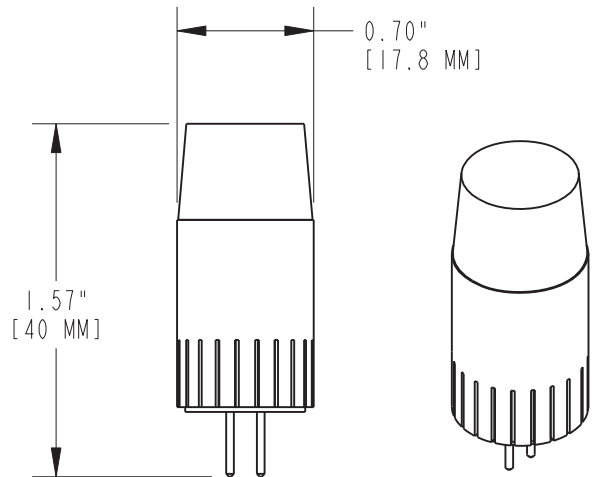

FLEX GOLD™ Series LED Lamp

PROJECT:	
TYPE:	
CATALOG NUMBER:	
LAMP(S):	
NOTES:	

TYPE: Bi-Pin G4
POWER: 2 Watt
VOLTAGE RANGE: 10 -15 VAC
LUMEN: 250
LAMP LIFE: 40,000 hr.
BEAM SPREAD: 360° Light Distribution
COLOR TEMP.: 2700K Warm White & 3000K White
VOLT AMPS: 3.1

Dimensions:
 All dimensions in mm. and in.

MODEL NUMBER	LAMP FACTS
LED-2W-T327K-12-WR LED-2W-T330K-12-WR	<ul style="list-style-type: none"> • 20W halogen equivalent • 80 % more efficient than halogen equivalent • LED produces zero UV • Mercury free • 82 or above CRI (Color Rendering Index) • Two year warranty • IP65 rated • Water resistant