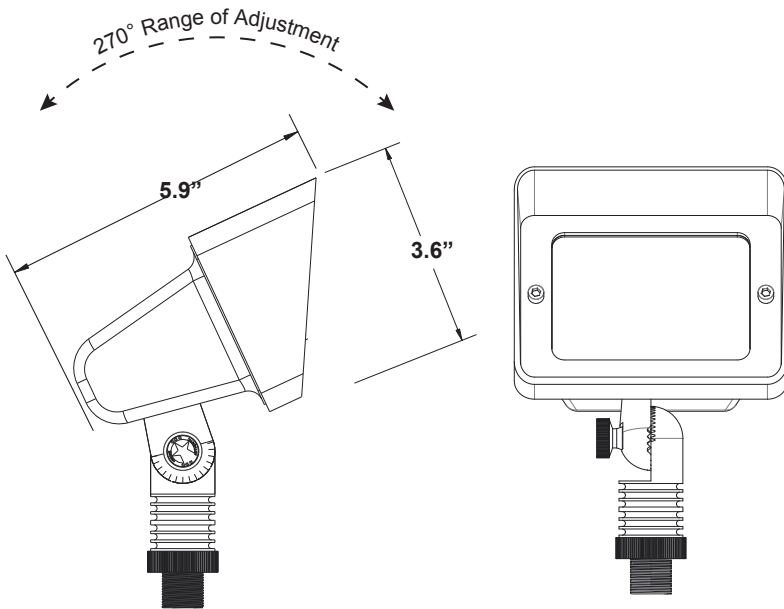

PRODUCT SPECIFICATIONS

PROJECT:	
MODEL #:	
LAMP(S):	
NOTES:	

Specifications:

- Solid cast brass construction
- Machined brass thumb screw
- Silicone gasket seal
- Specification grade, beryllium copper socket
- Premium grade direct burial cable
- AMC - Anti-Moisture Connections
- 8W max. LED lamp / 50W max. halogen
- Large Gravity mounting stake included
- Weathered brass finish standard
- Limited lifetime warranty

Light Distribution Cones:

LED-8W-CM6FL27K

	Illuminance at a Distance		
	Center Beam fc	Beam Width	
4.3ft	81.8 fc	3.0 ft	3.1 ft
8.7ft	20.0 fc	6.2 ft	6.2 ft
13.0ft	8.95 fc	9.2 ft	9.2 ft
17.3ft	5.06 fc	12.3 ft	12.3 ft
21.7ft	3.21 fc	15.4 ft	15.4 ft
26.0ft	2.24 fc	18.4 ft	18.4 ft

■ Vert. Spread: 39.0°
■ Horiz. Spread: 39.1°

LED-8W-CM6FL30K

	Illuminance at a Distance		
	Center Beam fc	Beam Width	
4.3ft	86.1 fc	3.0 ft	3.0 ft
8.7ft	21.0 fc	6.1 ft	6.0 ft
13.0ft	9.42 fc	9.1 ft	9.0 ft
17.3ft	5.32 fc	12.1 ft	12.0 ft
21.7ft	3.38 fc	15.2 ft	15.0 ft
26.0ft	2.35 fc	18.2 ft	18.0 ft