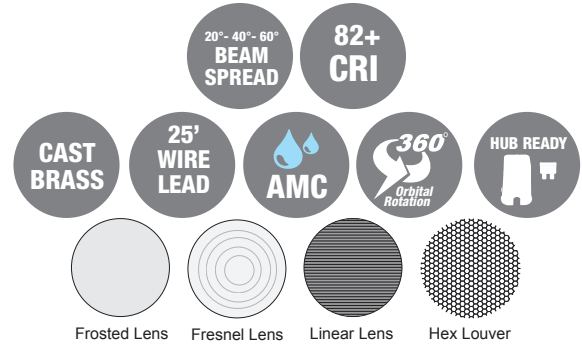

PRODUCT SPECIFICATIONS

PROJECT:	
MODEL #:	
LAMP(S):	
NOTES:	

Specifications:

- Solid cast brass construction
- Machined brass thumb screw
- Silicone gasket seal
- Specification grade, beryllium copper socket
- Premium grade direct burial cable
- AMC - Anti-Moisture Connections
- 8W max. LED lamp / 50W max. halogen
- Large Gravity mounting stake included
- Weathered brass finish standard
- Limited lifetime warranty

Light Distribution Cones:

LED-8W-CM6FL27K

	Illuminance at a Distance		
	Center Beam fc	Beam Width	
4.3ft	81.8 fc	3.0 ft	3.1 ft
8.7ft	20.0 fc	6.2 ft	6.2 ft
13.0ft	8.95 fc	9.2 ft	9.2 ft
17.3ft	5.06 fc	12.3 ft	12.3 ft
21.7ft	3.21 fc	15.4 ft	15.4 ft
26.0ft	2.24 fc	18.4 ft	18.4 ft

■ Vert. Spread: 39.0°
■ Horiz. Spread: 39.1°

LED-8W-CM6FL30K

	Illuminance at a Distance		
	Center Beam fc	Beam Width	
4.3ft	86.1 fc	3.0 ft	3.0 ft
8.7ft	21.0 fc	6.1 ft	6.0 ft
13.0ft	9.42 fc	9.1 ft	9.0 ft
17.3ft	5.32 fc	12.1 ft	12.0 ft
21.7ft	3.38 fc	15.2 ft	15.0 ft
26.0ft	2.35 fc	18.2 ft	18.0 ft

■ Vert. Spread: 38.5°
■ Horiz. Spread: 38.2°

NOTE: Light cones are depicted without supplied lenses. Maximum wattage shown, for all other wattage options please refer to uniquelighting.com/beamspreads.