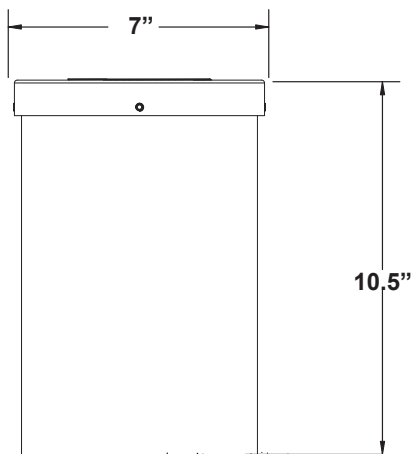

## Specifications:

- Cast brass and PBT construction
- High temperature gasket
- Vertical and horizontal beam adjustment
- Specification grade, beryllium copper socket
- Premium grade direct burial cable
- Potted connections
- Water tight tempered step glass lens
- 8W max. LED lamp / 50W max. halogen
- Weathered brass finish standard
- Limited lifetime warranty

### LED-8W-CM6FL27K

	Illuminance at a Distance		
	Center Beam fc	Beam Width	
4.3R	81.8 fc	3.0 ft	3.1 ft
8.7R	20.0 fc	6.2 ft	6.2 ft
13.0R	8.95 fc	9.2 ft	9.2 ft
17.3R	5.06 fc	12.3 ft	12.3 ft
21.7R	3.21 fc	15.4 ft	15.4 ft
26.0R	2.24 fc	18.4 ft	18.4 ft