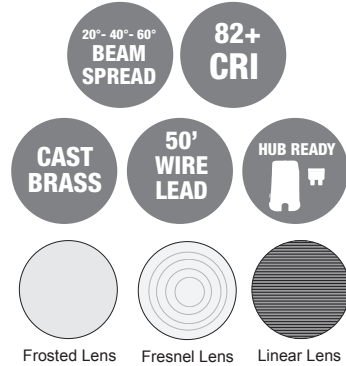

## Specifications:

- Cast brass and PBT construction
- High temperature gasket
- Vertical and horizontal beam adjustment
- Specification grade, beryllium copper socket
- Premium grade direct burial cable
- Potted connections
- Water tight tempered step glass lens
- 8W max. LED lamp / 50W max. halogen
- Weathered brass finish standard
- Limited lifetime warranty

## Light Distribution Cones

### LED-8W-CM6FL27K

	Illuminance at a Distance		
	Center Beam fc	Beam Width	
4.3R	81.8 fc	3.0 ft	3.1 ft
8.7R	20.0 fc	6.2 ft	6.2 ft
13.0R	8.95 fc	9.2 ft	9.2 ft
17.3R	5.06 fc	12.3 ft	12.3 ft
21.7R	3.21 fc	15.4 ft	15.4 ft
26.0R	2.24 fc	18.4 ft	18.4 ft

### LED-8W-CM6FL30K

	Illuminance at a Distance		
	Center Beam fc	Beam Width	
4.3ft	86.1 fc	3.0 ft	3.0 ft
8.7ft	21.0 fc	6.1 ft	6.0 ft
13.0ft	9.42 fc	9.1 ft	9.0 ft
17.3ft	5.32 fc	12.1 ft	12.0 ft
21.7ft	3.38 fc	15.2 ft	15.0 ft
26.0ft	2.35 fc	18.2 ft	18.0 ft