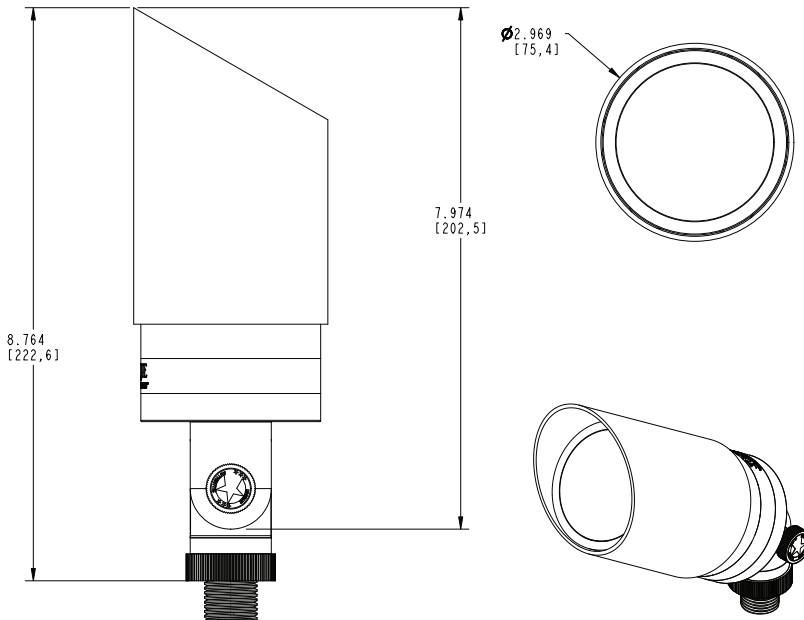

PRODUCT SPECIFICATIONS

PROJECT:	
MODEL #:	
LAMP(S):	
NOTES:	

Specifications:

- Solid cast brass construction
 - Machined brass thumb screw
 - Patent pending, adjustable, reversible shroud with dual self-draining retention gaskets
 - 25' premium grade direct burial cable
 - 12W RGB+CCT integrated LED
 - Large slotted stabilizer mounting stake included
 - Beam adjustment between 15°- 40°
 - Fixed beam: Spot -15°, Flood - 35°, Wide Flood - 50°
 - Weathered brass finish standard
 - Volt Amps - 16.2
 - Lumens - 630*
 - Limited lifetime warranty - fixture
 - 5 year warranty - LED module
- *Please note lumens are tested with color temperature set to 6500K (cool white), 100% brightness, spot beam (where applicable)

Light Distribution Cones: N/A

Fixtures

Part Number

REM-RCSOAB
REM-RCSOAB-P
REM-RCSOFL
REM-RCSOFL-P
REM-RCSOSP
REM-RCSOSP-P
REM-RCSOWF
REM-RCSOWF-P

Description

REMBRANDT,BR,12V,SO,ADJUSTABLE BEAM,RGB-CCT,25"WL,WB
REMBRANDT,BR,12V,SO,ADJUSTABLE BEAM,RGB-CCT,25"WL,P
REMBRANDT,BR,12V,SO,FLOOD,RGB-CCT,25"WL,WB
REMBRANDT,BR,12V,SO,FLOOD,RGB-CCT,25"WL,P
REMBRANDT,BR,12V,SO,SPOT,RGB-CCT,25"WL,WB
REMBRANDT,BR,12V,SO,SPOT,RGB-CCT,25"WL,P
REMBRANDT,BR,12V,SO,WIDE FLOOD,RGB-CCT,25"WL,WB
REMBRANDT,BR,12V,SO,WIDE FLOOD,RGB-CCT,25"WL,P

Accessories

Part Number

SPHEREBASE SB
ZEROG-WB
6RISER
12RISER
24RISER
12ADJRISER
24ADJRISER

Description

Round Mounting Base
Docking Post W/Brass Cap
6" Brass Riser
12" Brass Riser
24" Brass Riser
12" Adjustable Brass Riser WB
24" Adjustable Brass Riser WB