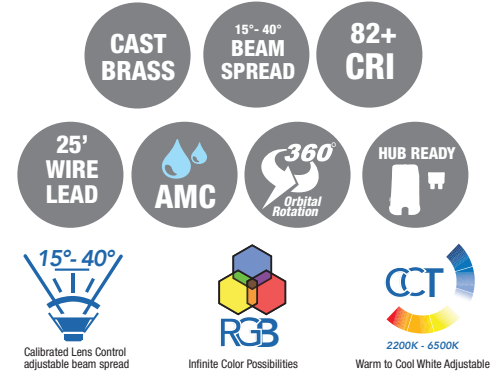

PRODUCT SPECIFICATIONS

PROJECT:	
MODEL #:	
LAMP(S):	
NOTES:	

Specifications:

- Solid cast brass construction
 - Machined brass thumb screw
 - Patent pending, adjustable, reversible shroud with dual self-draining retention gaskets
 - 25' premium grade direct burial cable
 - 12W RGB+CCT integrated LED
 - Large slotted stabilizer mounting stake included
 - Beam adjustment between 15°- 40°
 - Fixed beam: Spot -15°, Flood - 35°, Wide Flood - 50°
 - Weathered brass finish standard
 - Volt Amps - 16.2
 - Lumens - 630*
 - Limited lifetime warranty - fixture
 - 5 year warranty - LED module
- *Please note lumens are tested with color temperature set to 6500K (cool white), 100% brightness, spot beam (where applicable)

Light Distribution Cones: N/A

Fixtures

Part Number

REM-RCSOAB
REM-RCSOAB-P
REM-RCSOFL
REM-RCSOFL-P
REM-RCSOSP
REM-RCSOSP-P
REM-RCSOWF
REM-RCSOWF-P

Description

REMBRANDT,BR,12V,SO,ADJUSTABLE BEAM,RGB-CCT,25"WL,WB
REMBRANDT,BR,12V,SO,ADJUSTABLE BEAM,RGB-CCT,25"WL,P
REMBRANDT,BR,12V,SO,FLOOD,RGB-CCT,25"WL,WB
REMBRANDT,BR,12V,SO,FLOOD,RGB-CCT,25"WL,P
REMBRANDT,BR,12V,SO,SPOT,RGB-CCT,25"WL,WB
REMBRANDT,BR,12V,SO,SPOT,RGB-CCT,25"WL,P
REMBRANDT,BR,12V,SO,WIDE FLOOD,RGB-CCT,25"WL,WB
REMBRANDT,BR,12V,SO,WIDE FLOOD,RGB-CCT,25"WL,P