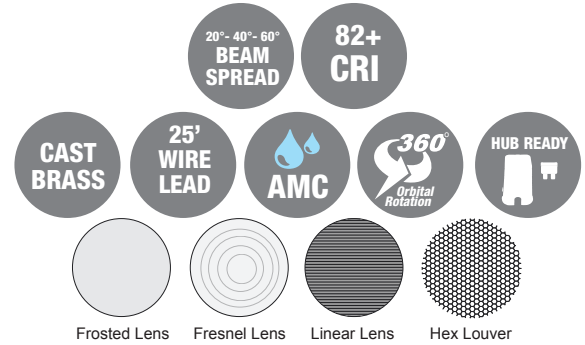

## Specifications:

- Solid cast brass construction
- Machined brass thumb screw
- High temperature LED *FLEX-FIT™* gasket
- PAR36 screw terminal lamp connection
- Premium grade direct burial cable
- Complete lens set included
- 8W max. LED lamp / 35W max. halogen
- Large Stabilizer mounting stake included
- Weathered brass finish standard
- Limited lifetime warranty

## Light Distribution Cones:

### LED-8W-CM6FL27K

	Illuminance at a Distance		
	Center Beam fc	Beam Width	
4.3R	81.8 fc	3.0 ft	3.1 ft
8.7R	20.0 fc	6.2 ft	6.2 ft
13.0R	8.95 fc	9.2 ft	9.2 ft
17.3R	5.06 fc	12.3 ft	12.3 ft
21.7R	3.21 fc	15.4 ft	15.4 ft
26.0R	2.24 fc	18.4 ft	18.4 ft

### LED-8W-CM6FL30K

	Illuminance at a Distance		
	Center Beam fc	Beam Width	
4.3ft	86.1 fc	3.0 ft	3.0 ft
8.7ft	21.0 fc	6.1 ft	6.0 ft
13.0ft	9.42 fc	9.1 ft	9.0 ft
17.3ft	5.32 fc	12.1 ft	12.0 ft
21.7ft	3.38 fc	15.2 ft	15.0 ft
26.0ft	2.35 fc	18.2 ft	18.0 ft