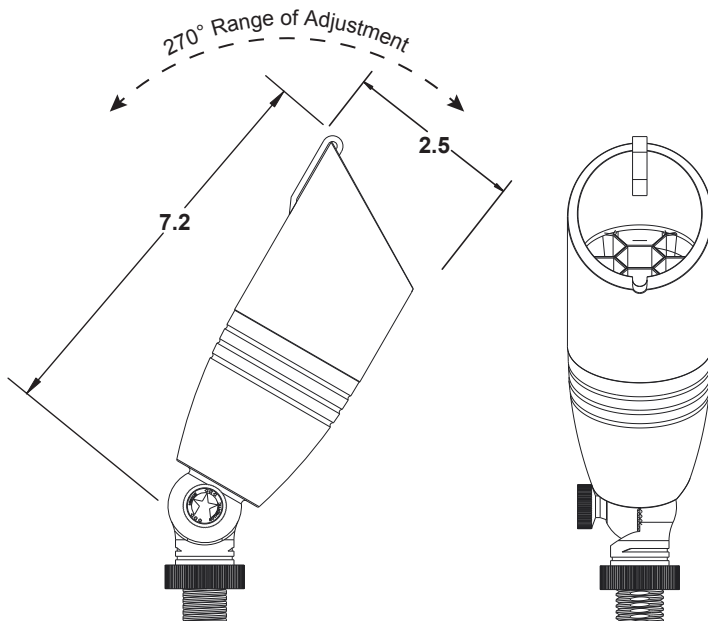

## Specifications:

- Solid cast brass construction
- Machined brass thumb screw
- High temperature LED *FLEX-FIT™* gasket
- PAR36 screw terminal lamp connection
- Premium grade direct burial cable
- Complete lens set included
- 8W max. LED lamp / 35W max. halogen
- Large Stabilizer mounting stake included
- Weathered brass finish standard
- Limited lifetime warranty