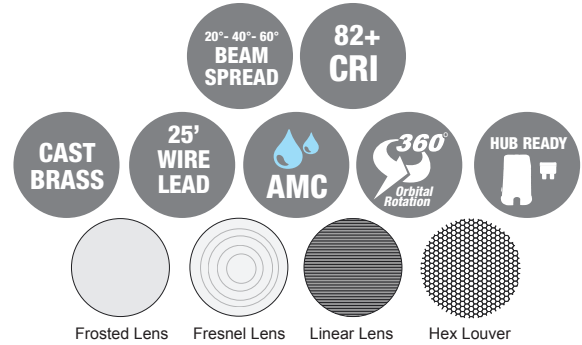

PRODUCT SPECIFICATIONS

PROJECT:	
MODEL #:	
LAMP(S):	
NOTES:	

Specifications:

- Solid cast brass construction
- High temperature silicone o-rings
- Specification grade, beryllium copper socket
- Premium grade direct burial cable
- AMC - Anti-Moisture Connections
- Revolutionary ball and joint Orbital Mount allowing a 360° rotation
- 8W max. LED lamp / 35W max. halogen
- Large Gravity mounting stake included
- Weathered brass finish standard
- Limited lifetime warranty

Light Distribution Cones:

LED-8W-CM6FL27K

	Illuminance at a Distance		
	Center Beam fc	Beam Width	
4.3R	81.8 fc	3.0 ft	3.1 ft
8.7R	20.0 fc	6.2 ft	6.2 ft
13.0R	8.95 fc	9.2 ft	9.2 ft
17.3R	5.06 fc	12.3 ft	12.3 ft
21.7R	3.21 fc	15.4 ft	15.4 ft
26.0R	2.24 fc	18.4 ft	18.4 ft

■ Vert. Spread: 39.0°
■ Horiz. Spread: 39.1°

LED-8W-CM6FL30K

	Illuminance at a Distance		
	Center Beam fc	Beam Width	
4.3ft	86.1 fc	3.0 ft	3.0 ft
8.7ft	21.0 fc	6.1 ft	6.0 ft
13.0ft	9.42 fc	9.1 ft	9.0 ft
17.3ft	5.32 fc	12.1 ft	12.0 ft
21.7ft	3.38 fc	15.2 ft	15.0 ft
26.0ft	2.35 fc	18.2 ft	18.0 ft

■ Vert. Spread: 38.5°
■ Horiz. Spread: 38.2°

NOTE: Light cones are depicted without supplied lenses. Maximum wattage shown, for all other wattage options please refer to uniquelighting.com/beamspreads.