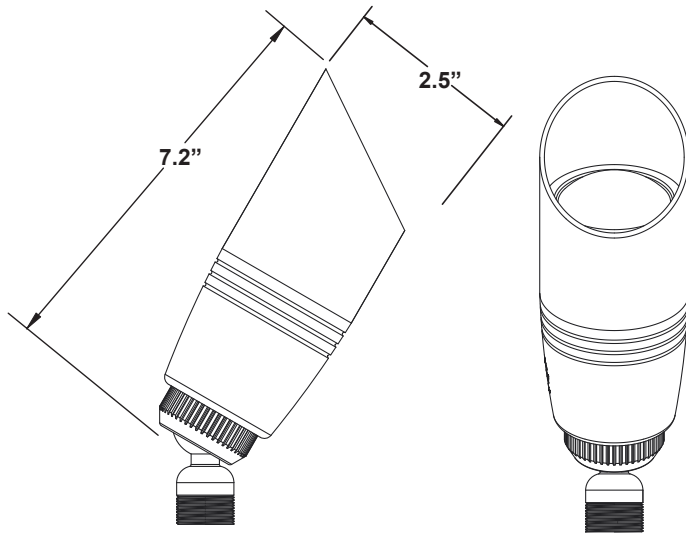

PRODUCT SPECIFICATIONS

PROJECT:	
MODEL #:	
LAMP(S):	
NOTES:	

Specifications:

- Solid cast brass construction
- High temperature silicone o-rings
- Specification grade, beryllium copper socket
- Premium grade direct burial cable
- AMC - Anti-Moisture Connections
- Revolutionary ball and joint Orbital Mount allowing a 360° rotation
- 8W max. LED lamp / 35W max. halogen
- Large Gravity mounting stake included
- Weathered brass finish standard
- Limited lifetime warranty

Light Distribution Cones:

LED-8W-CM6FL27K

	Illuminance at a Distance		
	Center Beam fc	Beam Width	
4.3R	81.8 fc	3.0 ft	3.1 ft
8.7R	20.0 fc	6.2 ft	6.2 ft
13.0R	8.95 fc	9.2 ft	9.2 ft
17.3R	5.06 fc	12.3 ft	12.3 ft
21.7R	3.21 fc	15.4 ft	15.4 ft
26.0R	2.24 fc	18.4 ft	18.4 ft

■ Vert. Spread: 39.0°
■ Horiz. Spread: 39.1°

LED-8W-CM6FL30K

	Illuminance at a Distance		
	Center Beam fc	Beam Width	
4.3ft	86.1 fc	3.0 ft	3.0 ft
8.7ft	21.0 fc	6.1 ft	6.0 ft
13.0ft	9.42 fc	9.1 ft	9.0 ft
17.3ft	5.32 fc	12.1 ft	12.0 ft
21.7ft	3.38 fc	15.2 ft	15.0 ft
26.0ft	2.35 fc	18.2 ft	18.0 ft