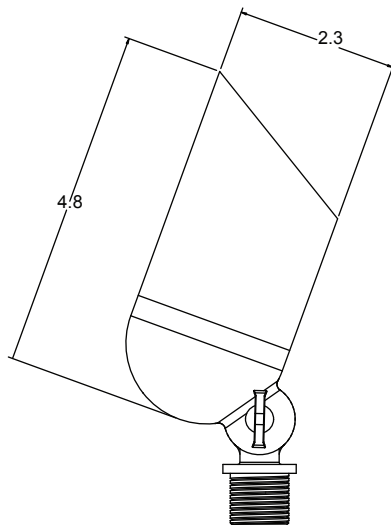

PRODUCT SPECIFICATIONS

PROJECT:	
MODEL #:	
LAMP(S):	
NOTES:	

Specifications:

- Die-cast brass construction
- High temperature silicone o-rings
- 1' FLEX™ Auxiliary wire lead
- 15' direct burial cable
- AMC - Anti-Moisture Connections
- 8W max. LED lamp / 35W max. halogen
- Weathered brass finish
- Composite stake with brass threaded insert
- Limited 10 year warranty

Light Distribution Cones:

LED-8W-CM6FL27K

	Illuminance at a Distance		
	Center Beam fc	Beam Width	
4.3ft	81.8 fc	3.0 ft	3.1 ft
8.7ft	20.0 fc	6.2 ft	6.2 ft
13.0ft	8.95 fc	9.2 ft	9.2 ft
17.3ft	5.06 fc	12.3 ft	12.3 ft
21.7ft	3.21 fc	15.4 ft	15.4 ft
26.0ft	2.24 fc	18.4 ft	18.4 ft

■ Vert. Spread: 39.0°
■ Horiz. Spread: 39.1°

LED-8W-CM6FL30K

	Illuminance at a Distance		
	Center Beam fc	Beam Width	
4.3ft	86.1 fc	3.0 ft	3.0 ft
8.7ft	21.0 fc	6.1 ft	6.0 ft
13.0ft	9.42 fc	9.1 ft	9.0 ft
17.3ft	5.32 fc	12.1 ft	12.0 ft
21.7ft	3.38 fc	15.2 ft	15.0 ft
26.0ft	2.35 fc	18.2 ft	18.0 ft

Fixtures

Part Number

POSI-L427-WB

POSI-L430-WB

Description

POSITRON, BRASS, 12V, LED, 4W, 27K, 15/1', WB

POSITRON, BRASS, 12V, LED, 4W, 27K, 15/1', WB

Accessories