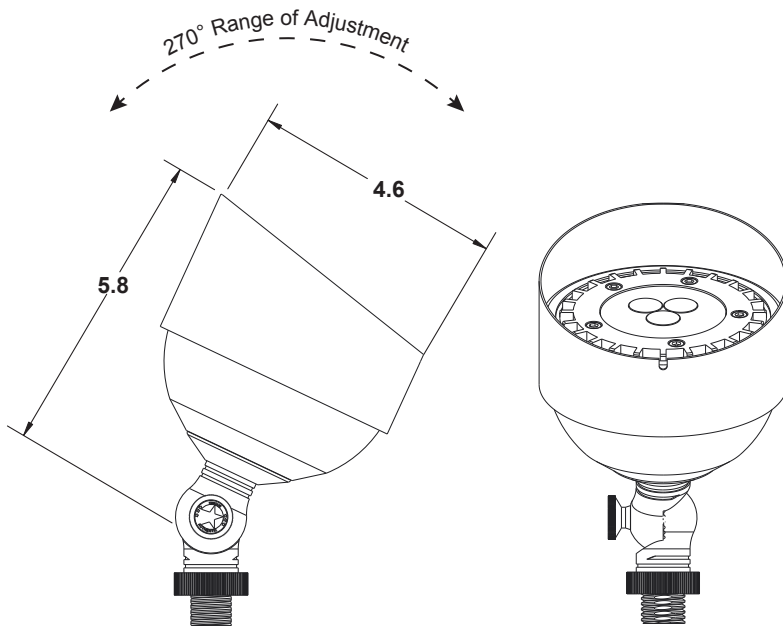

PRODUCT SPECIFICATIONS

PROJECT:	
MODEL #:	
LAMP(S):	
NOTES:	

Specifications:

- Solid copper construction
- Machined brass thumb screw
- High temperature gasket
- PAR36 screw terminal lamp connection
- Premium grade direct burial cable
- Complete lens set included
- 13W max. LED lamp / 50W max. halogen
- Large Stabilizer mounting stake included
- Natural copper finish standard
- Satin copper finish standard
- Limited 15 year warranty

Light Distribution Cones

LED-13W-CPFL27K

	Illuminance at a Distance	
	Center Beam fc	Field Width
4.3ft	56.7 fc	5.5 ft 5.6 ft
8.7ft	13.9 fc	11.1 ft 11.4 ft
13.0ft	6.21 fc	16.5 ft 17.0 ft
17.3ft	3.51 fc	22.0 ft 22.7 ft
21.7ft	2.23 fc	27.6 ft 28.5 ft
26.0ft	1.55 fc	33.1 ft 34.1 ft

■ Vert. Spread: 64.9°
■ Horiz. Spread: 66.5°

LED-13W-CPFL30K

	Illuminance at a Distance	
	Center Beam fc	Beam Width
4.3ft	61.8 fc	3.3 ft 3.1 ft
8.7ft	15.1 fc	6.7 ft 6.3 ft
13.0ft	6.77 fc	10.0 ft 9.4 ft
17.3ft	3.82 fc	13.3 ft 12.5 ft
21.7ft	2.43 fc	16.7 ft 15.7 ft
26.0ft	1.69 fc	20.0 ft 18.8 ft