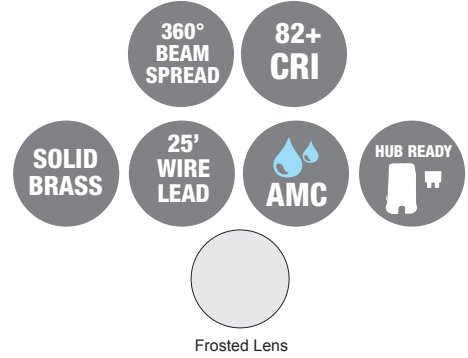

## Specifications:

- Solid brass construction
- Specification grade beryllium copper socket
- Premium grade direct burial cable
- Frosted glass lens
- 8W max. LED lamp / 20W max. halogen
- Mounting hardware included
- Weathered brass finish standard
- Limited lifetime warranty