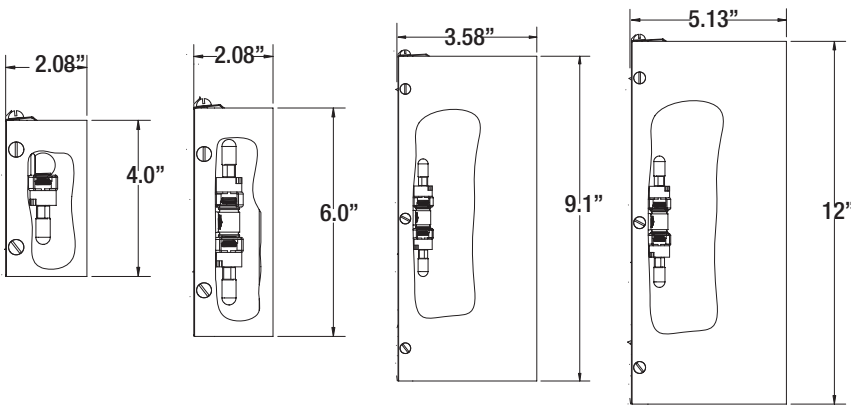

## Specifications:

- Solid brass construction
- Specification grade beryllium copper socket
- Premium grade direct burial cable
- Frosted glass lens
- 8W max. LED lamp / 20W max. halogen
- Mounting hardware included
- Weathered brass finish standard
- Limited lifetime warranty