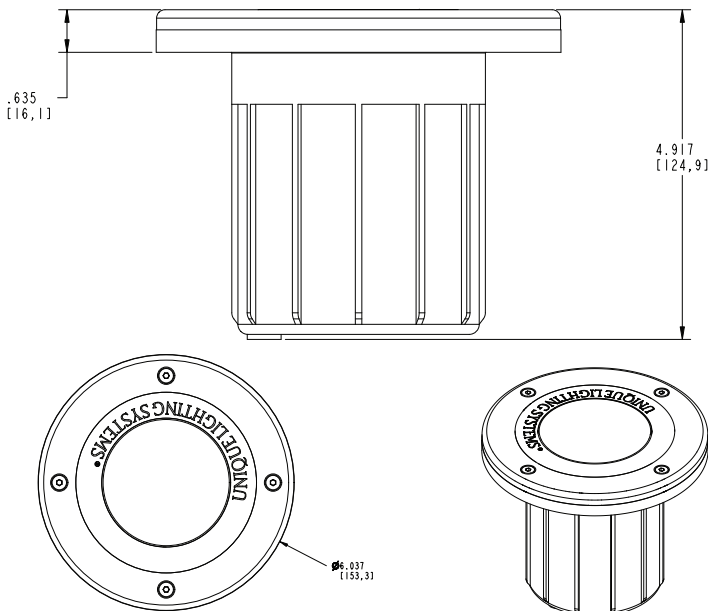

### Specifications:

- Solid cast brass and composite construction
  - High temperature o-rings
  - 25' premium grade direct burial cable
  - 12W RGB+CCT integrated LED
  - Beam adjustment between 15°-40°
  - Fixed beam: Spot -15°, Flood - 35°, Wide Flood - 50°
  - Adjustable/rotating beam direction
  - Weathered brass finish standard
  - Volt Amps - 13.7
  - Lumens - 575\*
  - Limited lifetime warranty - fixture
  - 5 year warranty - LED module
- \*Please note lumens are tested with color temperature set to 6500K (cool white), 100% brightness, spot beam (where applicable).