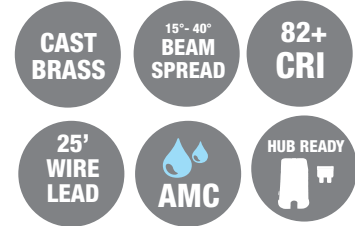

### Specifications:

- Solid cast brass and composite construction
  - High temperature o-rings
  - 25' premium grade direct burial cable
  - 12W RGB+CCT integrated LED
  - Beam adjustment between 15°-40°
  - Fixed beam: Spot -15°, Flood - 35°, Wide Flood - 50°
  - Adjustable/rotating beam direction
  - Weathered brass finish standard
  - Volt Amps - 13.7
  - Lumens - 575\*
  - Limited lifetime warranty - fixture
  - 5 year warranty - LED module
- \*Please note lumens are tested with color temperature set to 6500K (cool white), 100% brightness, spot beam (where applicable).