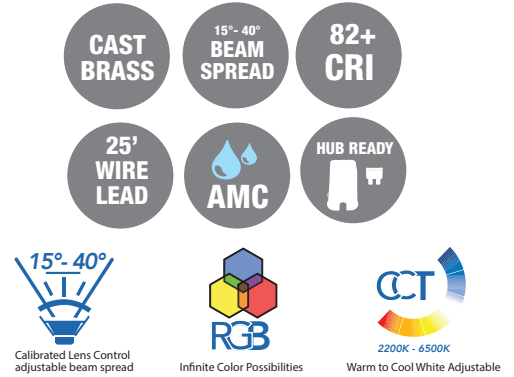

### Specifications:

- Solid cast brass and composite construction
  - High temperature o-rings
  - 25' premium grade direct burial cable
  - 12W RGB+CCT integrated LED
  - Beam adjustment between 15°-40°
  - Adjustable/rotating beam direction
  - Weathered brass finish standard
  - Volt Amps - 13.7
  - Lumens - 575\*
  - Limited lifetime warranty - fixture
  - 5 year warranty - LED module
- \*Please note lumens are tested with color temperature set to 6500K (cool white), 100% brightness, spot beam (where applicable).