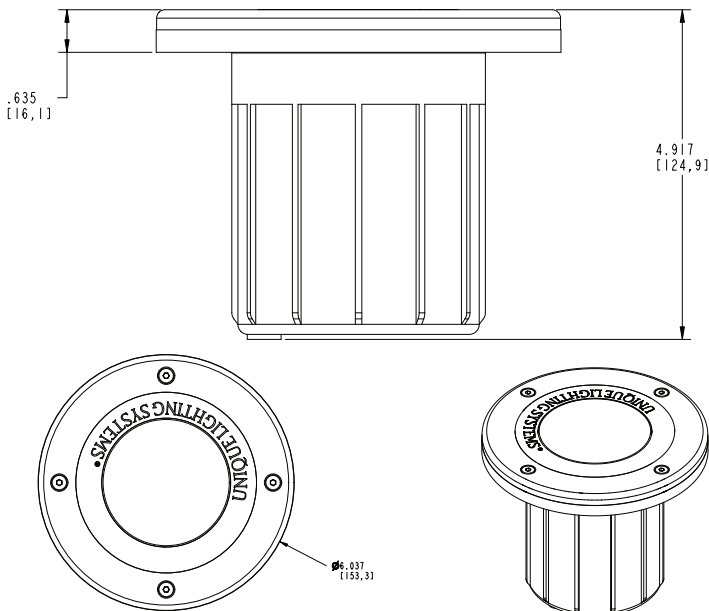

### Specifications:

- Solid cast brass and composite construction
  - High temperature o-rings
  - 25' premium grade direct burial cable
  - 12W RGB+CCT integrated LED
  - Beam adjustment between 15°-40°
  - Adjustable/rotating beam direction
  - Weathered brass finish standard
  - Volt Amps - 13.7
  - Lumens - 575\*
  - Limited lifetime warranty - fixture
  - 5 year warranty - LED module
- \*Please note lumens are tested with color temperature set to 6500K (cool white), 100% brightness, spot beam (where applicable).