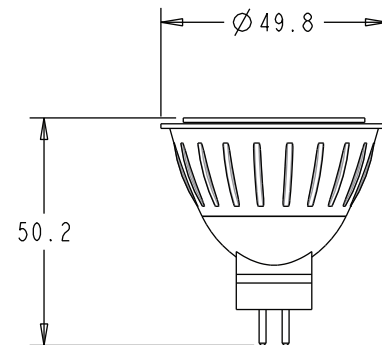

FLEX GOLD™ Series LED Lamp

PROJECT:	
TYPE:	
CATALOG NUMBER:	
LAMP(S):	
NOTES:	

TYPE: MR16
POWER: 4 Watt
VOLTAGE RANGE: 10 -15 VAC
LUMEN: 280
LAMP LIFE: 40,000 hr.
BEAM SPREAD: 40° Flood
COLOR TEMP.: 3000K White
VOLT AMPS: 6.7

Dimensions:

All dimensions in mm.

MODEL NUMBER

LED-4W-CM6FL30K

LAMP FACTS

- Lamp can last up to 13.5 yrs. (based on 8hrs. per day)
- 80 % more efficient than halogen equivalent
- LED produces zero UV
- Mercury free
- 82 or above CRI (Color Rendering Index)
- Five year warranty