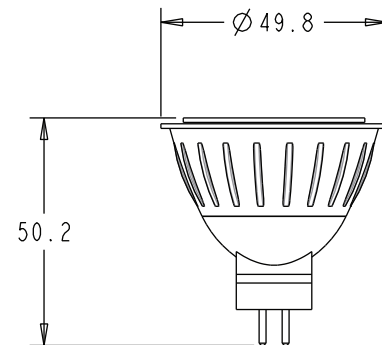

FLEX GOLD™ Series LED Lamp

PROJECT:	
TYPE:	
CATALOG NUMBER:	
LAMP(S):	
NOTES:	

TYPE: MR16
POWER: 5 Watt
VOLTAGE RANGE: 10 -15 VAC
LUMEN: 380
LAMP LIFE: 40,000 hr.
BEAM SPREAD: 40° Flood
COLOR TEMP.: 2700K Warm White
VOLT AMPS: 6.0

Dimensions:

All dimensions in mm.

MODEL NUMBER

LED-5W-CM6FL27K

LAMP FACTS

- Lamp can last up to 13.5 yrs. (based on 8hrs. per day)
- 80 % more efficient than halogen equivalent
- LED produces zero UV
- Mercury free
- 82 or above CRI (Color Rendering Index)
- Five year warranty