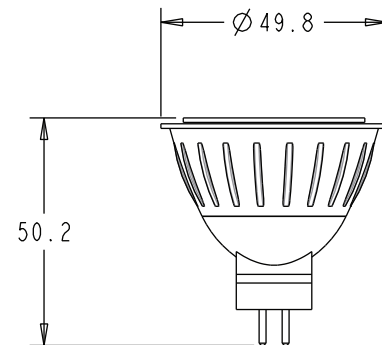

Dimensions:

All dimensions in mm.

MODEL NUMBER

LED-3W-CM6FL27K

LAMP FACTS

- Lamp can last up to 13.5 yrs. (based on 8hrs. per day)
- 80 % more efficient than halogen equivalent
- LED produces zero UV
- Mercury free
- 82 or above CRI (Color Rendering Index)
- Five year warranty

Dimensions:

All dimensions in mm.

MODEL NUMBER

LED-3W-CM6WF27K

LAMP FACTS

- Lamp can last up to 13.5 yrs. (based on 8hrs. per day)
- 80 % more efficient than halogen equivalent
- LED produces zero UV
- Mercury free
- 82 or above CRI (Color Rendering Index)
- Five year warranty