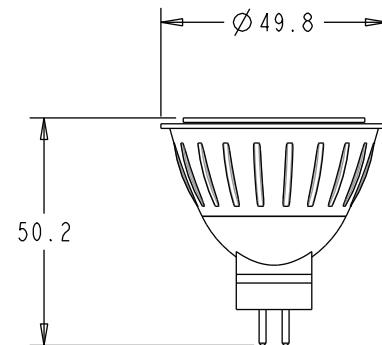

FLEX GOLD™ Series LED Lamp

PROJECT:	
TYPE:	
CATALOG NUMBER:	
LAMP(S):	
NOTES:	

TYPE: MR16
POWER: 8 Watt
VOLTAGE RANGE: 10 -15 VAC
LUMEN: 590
LAMP LIFE: 40,000 hr.
BEAM SPREAD: 40° Flood
COLOR TEMP.: 2700K Warm White
VOLT AMPS: 8.9

Dimensions:

All dimensions in mm.

MODEL NUMBER

LED-8W-CM6FL27K

LAMP FACTS

- Lamp can last up to 13.5 yrs. (based on 8hrs. per day)
- 80 % more efficient than halogen equivalent
- LED produces zero UV
- Mercury free
- 82 or above CRI (Color Rendering Index)
- Five year warranty