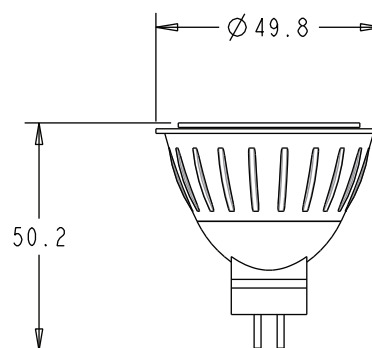

FLEX GOLD™ Series LED Lamp

PROJECT:	
TYPE:	
CATALOG NUMBER:	
LAMP(S):	
NOTES:	

TYPE: MR16
POWER: 5 Watt
VOLTAGE RANGE: 10 -15 VAC
LUMEN: 390
LAMP LIFE: 40,000 hr.
BEAM SPREAD: 40° Flood
COLOR TEMP.: 3000K White
VOLT AMPS: 6.0

Dimensions:

All dimensions in mm.

MODEL NUMBER

LED-5W-CM6FL30K

LAMP FACTS

- Lamp can last up to 13.5 yrs. (based on 8hrs. per day)
- 80 % more efficient than halogen equivalent
- LED produces zero UV
- Mercury free
- 82 or above CRI (Color Rendering Index)
- Five year warranty