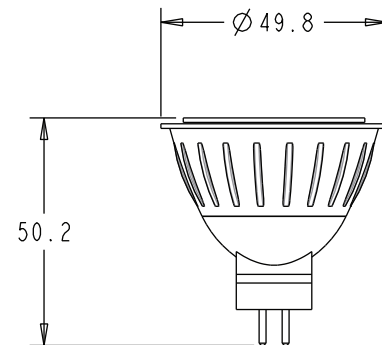

FLEX GOLD™ Series LED Lamp

PROJECT:	
TYPE:	
CATALOG NUMBER:	
LAMP(S):	
NOTES:	

TYPE: MR16
POWER: 3 Watt
VOLTAGE RANGE: 10 -15 VAC
LUMEN: 200
LAMP LIFE: 40,000 hr.
BEAM SPREAD: 40° Flood
COLOR TEMP.: 2700K Warm White
VOLT AMPS: 4.2

Dimensions:

All dimensions in mm.

MODEL NUMBER

LED-3W-CM6FL27K

LAMP FACTS

- Lamp can last up to 13.5 yrs. (based on 8hrs. per day)
- 80 % more efficient than halogen equivalent
- LED produces zero UV
- Mercury free
- 82 or above CRI (Color Rendering Index)
- Five year warranty