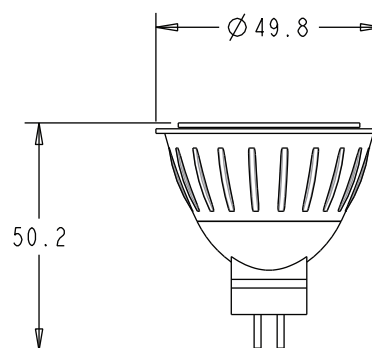

FLEX GOLD™ Series LED Lamp

PROJECT:	
TYPE:	
CATALOG NUMBER:	
LAMP(S):	
NOTES:	

TYPE: MR16
POWER: 4 Watt
VOLTAGE RANGE: 10 -15 VAC
LUMEN: 270
LAMP LIFE: 40,000 hr.
BEAM SPREAD: 40° Flood
COLOR TEMP.: 2700K Warm White
VOLT AMPS: 6.7

Dimensions:

All dimensions in mm.

MODEL NUMBER

LED-4W-CM6FL27K

LAMP FACTS

- Lamp can last up to 13.5 yrs. (based on 8hrs. per day)
- 80 % more efficient than halogen equivalent
- LED produces zero UV
- Mercury free
- 82 or above CRI (Color Rendering Index)
- Five year warranty