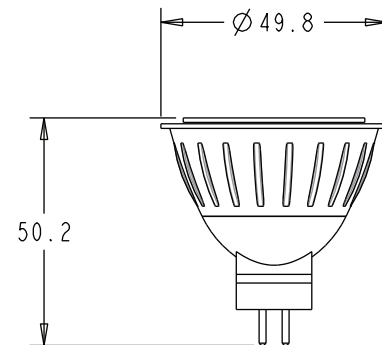

FLEX GOLD™ Series LED Lamp

PROJECT:	
TYPE:	
CATALOG NUMBER:	
LAMP(S):	
NOTES:	

TYPE: MR16
POWER: 8 Watt
VOLTAGE RANGE: 10 -15 VAC
LUMEN: 600
LAMP LIFE: 40,000 hr.
BEAM SPREAD: 40° Flood
COLOR TEMP.: 3000K White
VOLT AMPS: 8.9

Dimensions:

All dimensions in mm.

MODEL NUMBER

LED-8W-CM6FL30K

LAMP FACTS

- Lamp can last up to 13.5 yrs. (based on 8hrs. per day)
- 80 % more efficient than halogen equivalent
- LED produces zero UV
- Mercury free
- 82 or above CRI (Color Rendering Index)
- Five year warranty