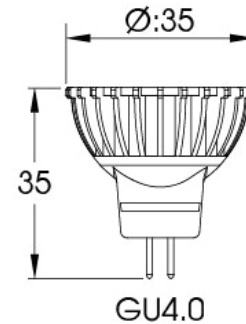

FLEX GOLD™ Series LED Lamp

PROJECT:	
TYPE:	
CATALOG NUMBER:	
LAMP(S):	
NOTES:	

TYPE: MR11

POWER: 2 Watts

VOLTAGE RANGE: 10 -15 VAC

LUMEN: 110

LAMP LIFE: 40,000 hr.

BEAM SPREAD: 40° Flood

COLOR TEMP.: 2700K Warm White

VOLT AMPS:

Dimensions:

All dimensions in mm.

MODEL NUMBER

LED-2W-M1FL27K-12

LAMP FACTS

- Lamp can last up to 13.5 yrs. (based on 8hrs. per day)
- 80 % more efficient than halogen equivalent
- LED produces zero UV
- Mercury free
- 82 or above CRI (Color Rendering Index)
- Five year warranty