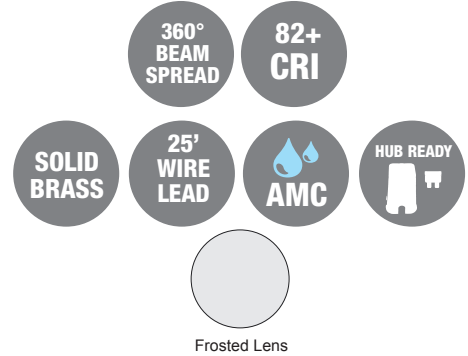

UNIQUE

LIGHTING SYSTEMS®

Lancer 4 & 6

Area Light
Knights Series

PRODUCT SPECIFICATIONS

PROJECT:	
MODEL #:	
LAMP(S):	
NOTES:	

L6= (Std.) 21" Overall height	L4= (Std.) 20.5" Overall height
L612= 15" Overall height	L412= 14.5" Overall height
L624= 27" Overall height	L424= 26.5" Overall height
L636= 39" Overall height	L436= 38.5" Overall height
L648= 51" Overall height	L448= 50.5" Overall height

Specifications:

- Solid brass construction
- Machined brass collar
- Thread-on machined brass collar
- Specification grade beryllium copper socket
- Premium grade direct burial cable
- Frosted borosilicate lens
- 2W max. LED lamp / 20W max. halogen
- Large Stabilizer mounting stake included
- Weathered brass finish standard
- 15 year warranty