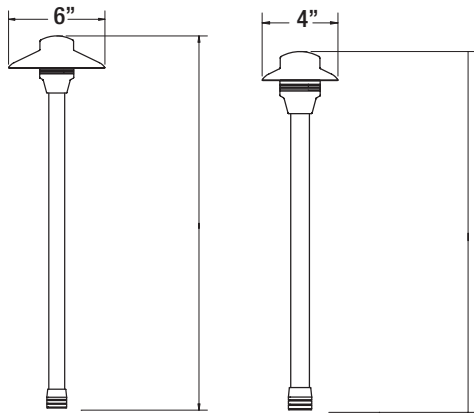

UNIQUE

LIGHTING SYSTEMS®

Lancer 4 & 6

Area Light
Knights Series

PRODUCT SPECIFICATIONS

PROJECT:	
MODEL #:	
LAMP(S):	
NOTES:	

L6= (Std.) 21" Overall height	L4= (Std.) 20.5" Overall height
L612= 15" Overall height	L412= 14.5" Overall height
L624= 27" Overall height	L424= 26.5" Overall height
L636= 39" Overall height	L436= 38.5" Overall height
L648= 51" Overall height	L448= 50.5" Overall height

Specifications:

- Solid brass construction
- Machined brass collar
- Thread-on machined brass collar
- Specification grade beryllium copper socket
- Premium grade direct burial cable
- Frosted borosilicate lens
- 2W max. LED lamp / 20W max. halogen
- Large Stabilizer mounting stake included
- Weathered brass finish standard
- 15 year warranty

Light Distribution Cones:

N/A

NOTE: Light cones are depicted without supplied lenses. Maximum wattage shown, for all other wattage options please refer to uniquelighting.com/beamspreads.

UL 2108:2004 R12.07
CSA C22.2.9.0-96 (R2006)