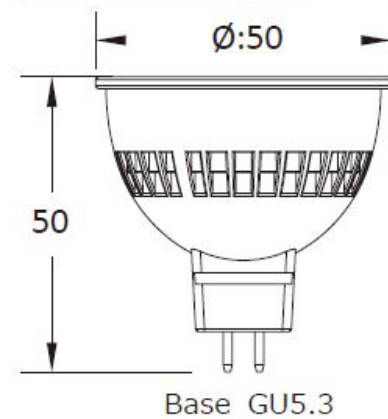

**LAMP LIFE:** 25,000 hr.

**BEAM SPREAD:** 40° Flood

**COLOR TEMP.:** 2700K or / Red/Green/Blue adjustability  
3000K or / Red/Green/Blue adjustability

**VOLT AMPS:** 2700K - 7.98

3000K - 8.21

### Dimensions:

All dimensions in mm.