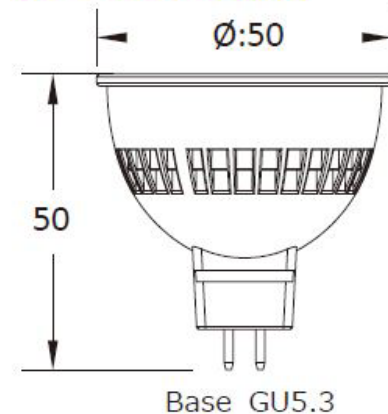

VOLTAGE RANGE: 10 -15 VAC

LUMEN: Dimmable from 10 to 446 lumen

LAMP LIFE: 25,000 hr.

BEAM SPREAD: 40° Flood

COLOR TEMP.: Adjustable from 2700K / 6500K

VOLT AMPS: 8.29

Dimensions:

All dimensions in mm.