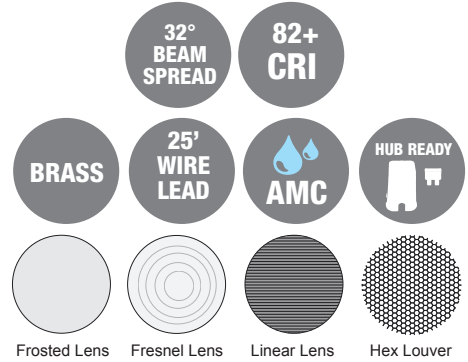

UNIQUE LIGHTING SYSTEMS®

PRODUCT SPECIFICATIONS

| | |
|----------|--|
| PROJECT: | |
| MODEL #: | |
| LAMP(S): | |
| NOTES: | |

Specifications:

- Impact resistant resin housing
- Cast brass debris guard
- High temperature LED *FLEX-FIT™* lamp retainer
- PAR36 screw terminal lamp connection
- Premium grade direct burial cable
- Complete lens set included
- 13W max. LED lamp / 50W max. halogen
- Weathered brass finish standard
- Limited lifetime warranty

Light Distribution Cones:

LED-13W-CPFL27K

| Distance | Illuminance at a Distance | |
|----------|---------------------------|-----------------|
| | Center Beam fc | Beam Width |
| 4.3ft | 47.9 fc | 3.1 ft 3.1 ft |
| 8.7ft | 11.7 fc | 6.3 ft 6.2 ft |
| 13.0ft | 5.24 fc | 9.4 ft 9.2 ft |
| 17.3ft | 2.96 fc | 12.5 ft 12.3 ft |
| 21.7ft | 1.88 fc | 15.6 ft 15.4 ft |
| 26.0ft | 1.31 fc | 18.7 ft 18.5 ft |

■ Vert. Spread: 39.6°
■ Horiz. Spread: 39.1°

LED-13W-CPFL30K

| Distance | Illuminance at a Distance | |
|----------|---------------------------|-----------------|
| | Center Beam fc | Beam Width |
| 4.3ft | 41.3 fc | 3.5 ft 3.5 ft |
| 8.7ft | 10.1 fc | 7.0 ft 7.0 ft |
| 13.0ft | 4.51 fc | 10.5 ft 10.4 ft |
| 17.3ft | 2.55 fc | 14.0 ft 13.9 ft |
| 21.7ft | 1.62 fc | 17.5 ft 17.4 ft |
| 26.0ft | 1.13 fc | 21.0 ft 20.9 ft |

Description

APOLLOSTAR COMP 12V LED 5W 27K 25'WL WB
APOLLOSTAR COMP 12V LED 5W 30K 25'WL WB
APOLLOSTAR COMP 12V LED 7W 27K 25'WL WB
APOLLOSTAR COMP 12V LED 7W 30K 25'WL WB
APOLLOSTAR COMP 12V LED 13W 27K 25'WL WB
APOLLOSTAR COMP 12V LED 13W 30K 25'WL WB
APOLLOSTAR COMP NL 25'WL WB
APOLLOSTAR COMP NL NWL WB
APOLLOSTAR COMP NL 50'WL WB
APOLLOSTAR COMP NL 25'WL BK
APOLLOSTAR COMP NL 25'WL PNT
APOLLOSTAR COMP 12V 35W 25'WL WB
APOLLOSTAR COMP 12V 35W NWL WB
APOLLOSTAR COMP 12V 35W 50'WL WB