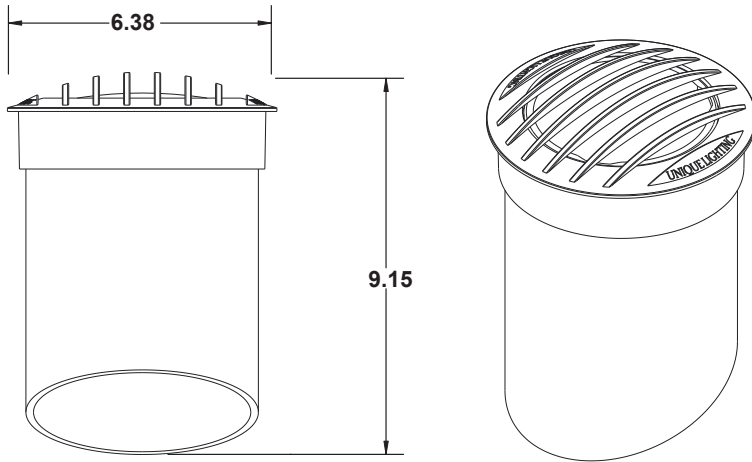

UNIQUE LIGHTING SYSTEMS®

PRODUCT SPECIFICATIONS

| | |
|----------|--|
| PROJECT: | |
| MODEL #: | |
| LAMP(S): | |
| NOTES: | |

Specifications:

- Impact resistant resin housing
- Cast brass debris guard
- High temperature LED *FLEX-FIT™* lamp retainer
- PAR36 screw terminal lamp connection
- Premium grade direct burial cable
- Complete lens set included
- 13W max. LED lamp / 50W max. halogen
- Weathered brass finish standard
- Limited lifetime warranty

Light Distribution Cones:

LED-13W-CPFL27K

| Distance | Illuminance at a Distance | |
|----------|---------------------------|-----------------|
| | Center Beam fc | Beam Width |
| 4.3ft | 47.9 fc | 3.1 ft 3.1 ft |
| 8.7ft | 11.7 fc | 6.3 ft 6.2 ft |
| 13.0ft | 5.24 fc | 9.4 ft 9.2 ft |
| 17.3ft | 2.96 fc | 12.5 ft 12.3 ft |
| 21.7ft | 1.88 fc | 15.6 ft 15.4 ft |
| 26.0ft | 1.31 fc | 18.7 ft 18.5 ft |

■ Vert. Spread: 39.6°
■ Horiz. Spread: 39.1°

LED-13W-CPFL30K

| Distance | Illuminance at a Distance | |
|----------|---------------------------|-----------------|
| | Center Beam fc | Beam Width |
| 4.3ft | 41.3 fc | 3.5 ft 3.5 ft |
| 8.7ft | 10.1 fc | 7.0 ft 7.0 ft |
| 13.0ft | 4.51 fc | 10.5 ft 10.4 ft |
| 17.3ft | 2.55 fc | 14.0 ft 13.9 ft |
| 21.7ft | 1.62 fc | 17.5 ft 17.4 ft |
| 26.0ft | 1.13 fc | 21.0 ft 20.9 ft |