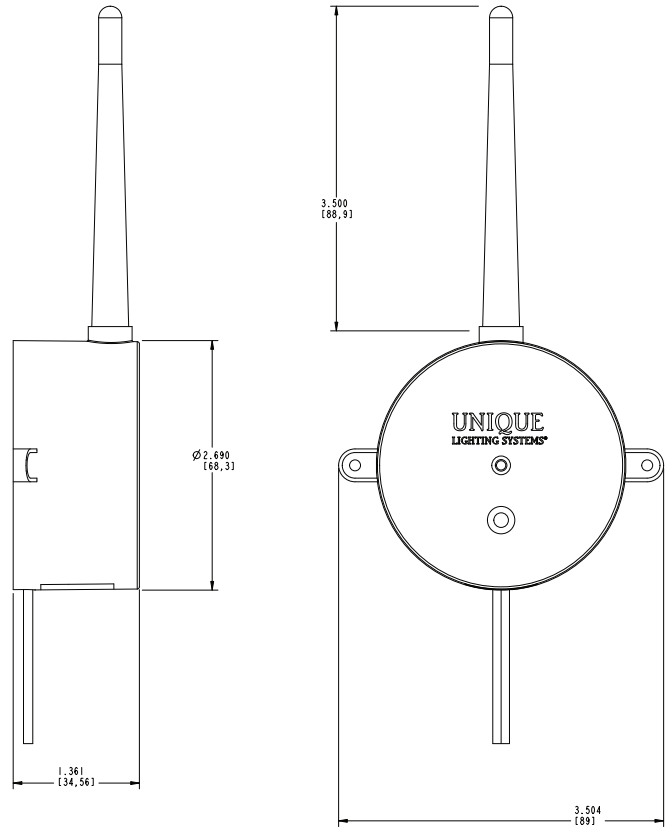

VIVID Range Extender

PROJECT:	
TYPE:	
CATALOG NUMBER:	
LAMP(S):	
NOTES:	

Dimensions:

All dimensions in in. (top) and mm. (bottom)

Type: Range extender

Input Voltage: 10-15VAC/DC

Control: Wireless data transmission, app controlled

Operating Frequency: 2402MHz x 2480MHz

Transmission Range: 164-230 feet

Housing: Polycarbonate

Wire: 10', 18 AWG SPT-2W

Usage: For use with **FLEX GOLD™ VIVID** lamps ONLY

MODEL NUMBER

VIVID-R

TECHNICAL INFORMATION