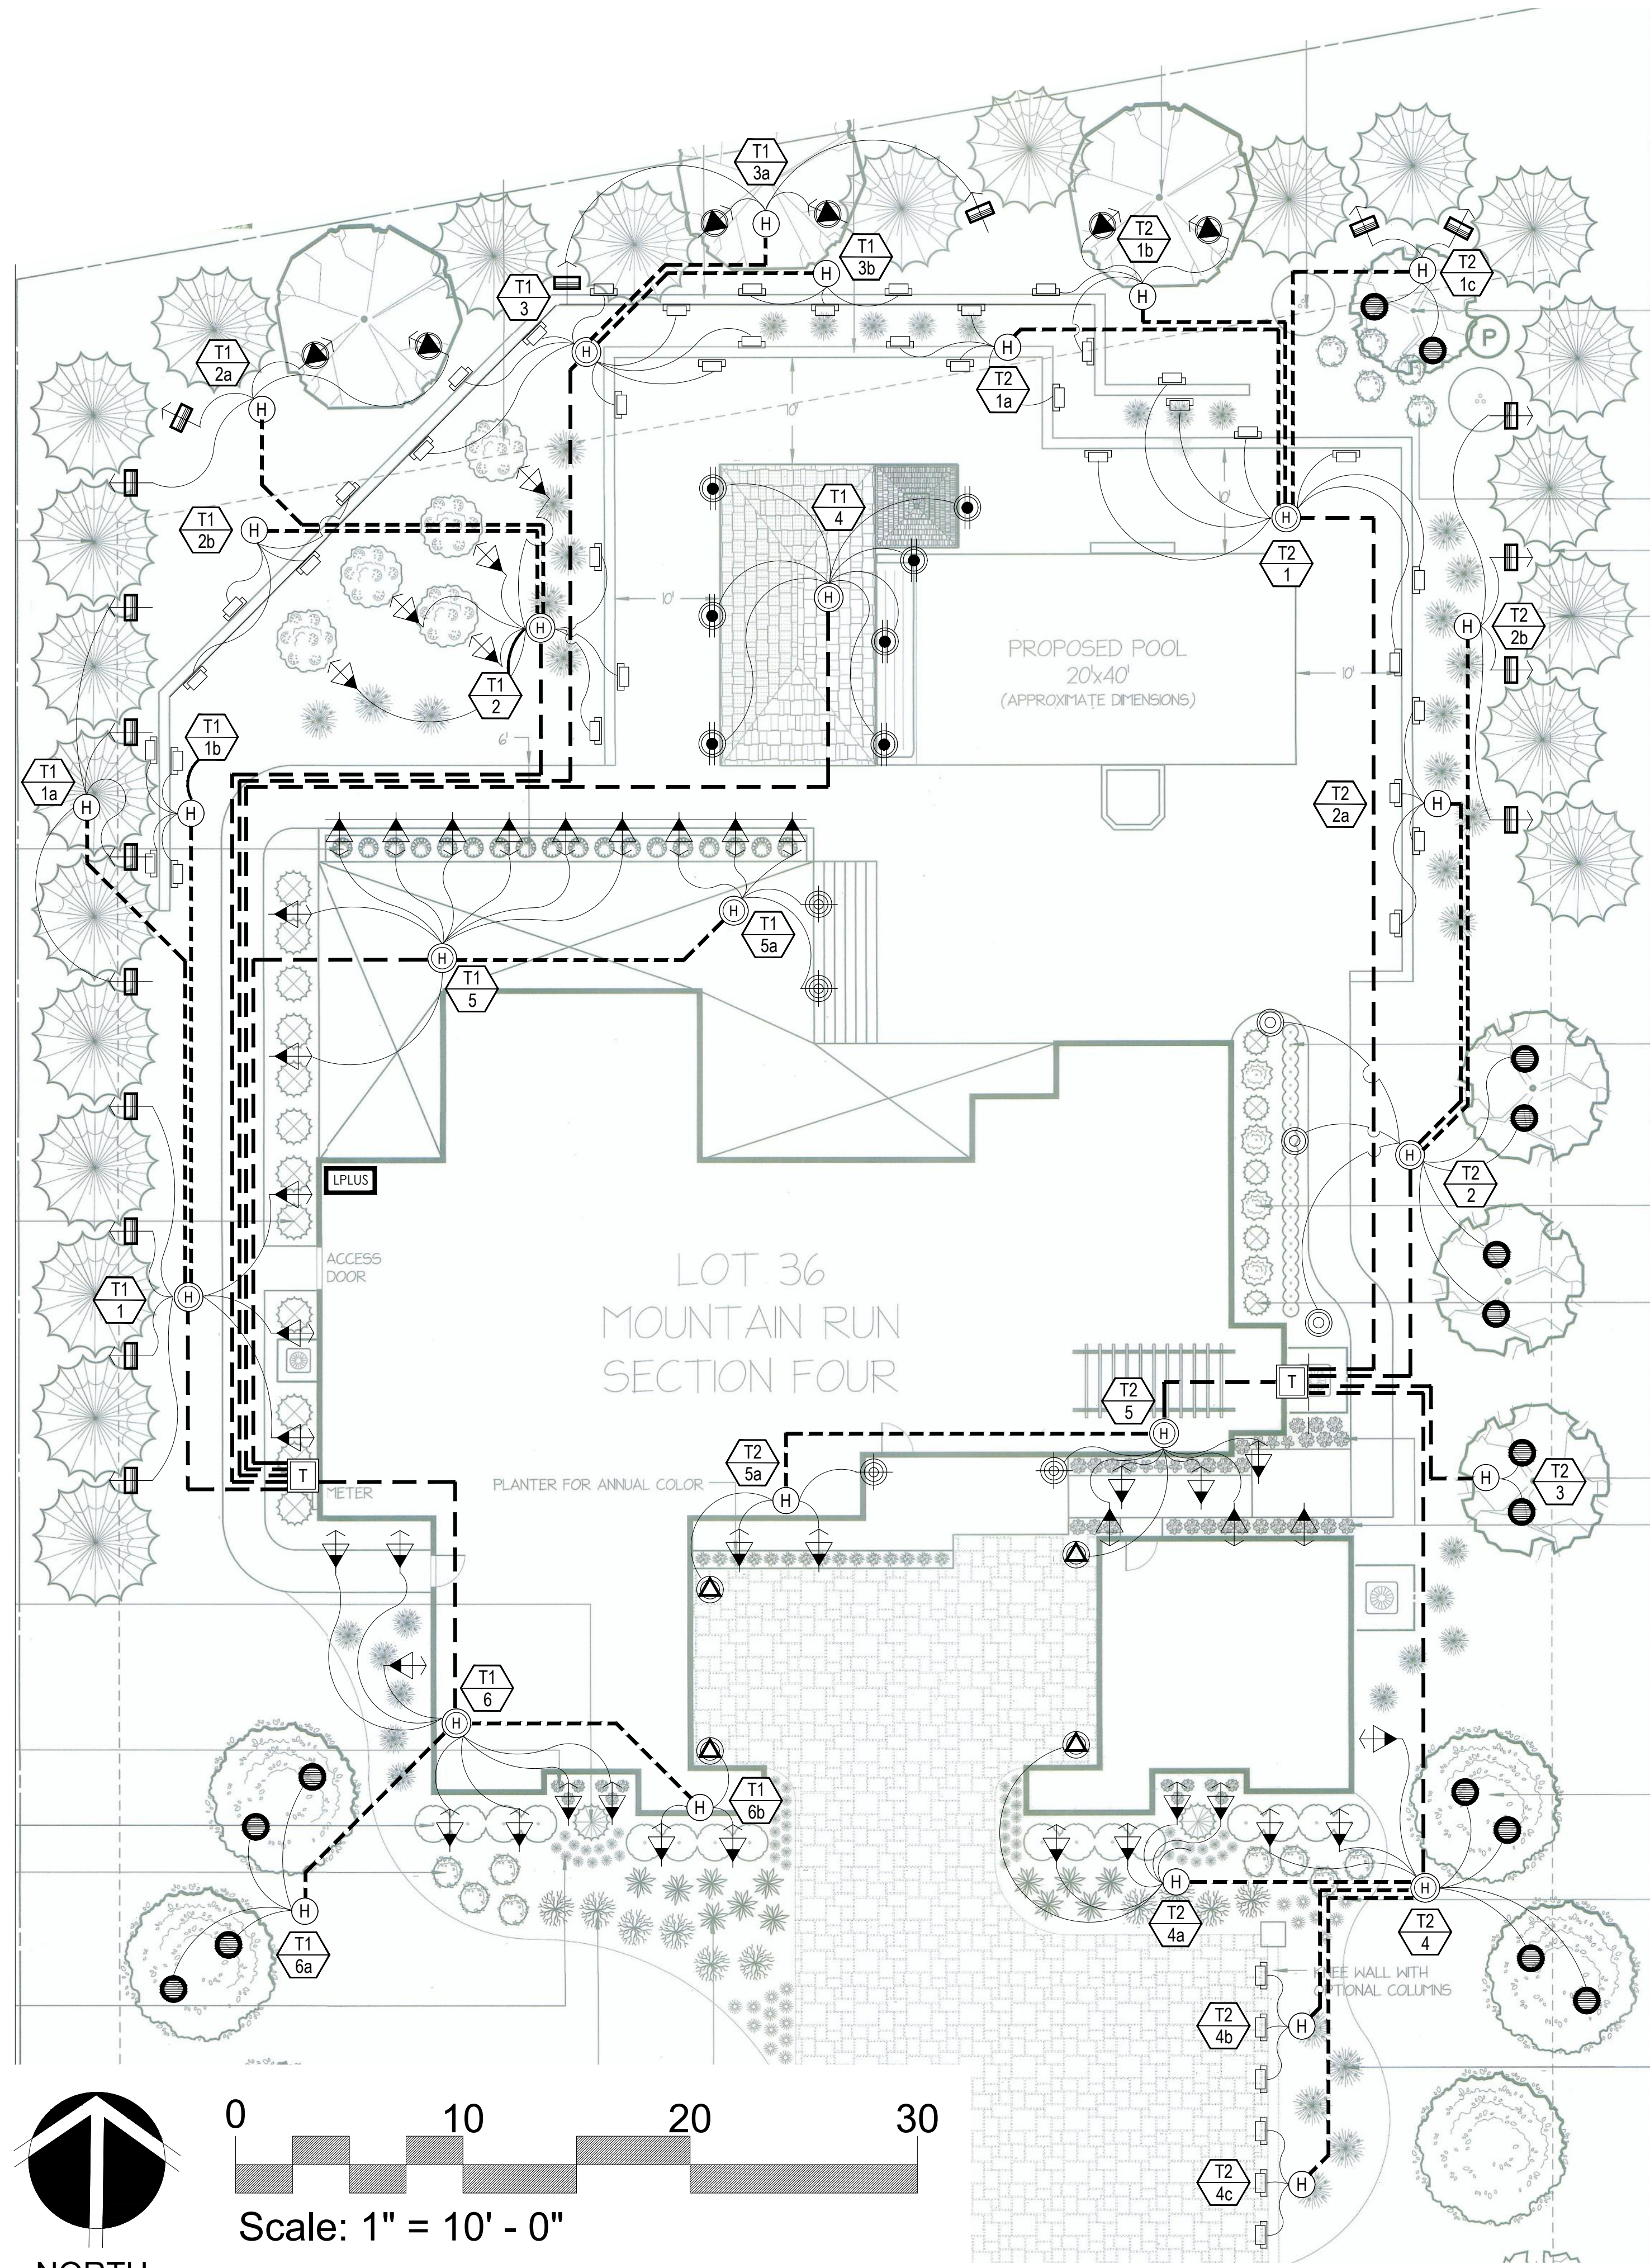

LIGHTING LEGEND

SYMBOL	DESCRIPTION	QTY
	UNIQUE, APOLLOSTAR = APST-12-L727 TERRATHERMA PLASTIC HOUSING, COMMERCIAL BRASS GRATE, GLARE CONTROL LENS KIT, FLEX SERIES 7 WATT LED	16
	UNIQUE, BIG BANG = BIGB-12-L727 CAST BRASS, GLARE CONTROL LENS KIT, PVC MOUNTING STAKE, 25' WIRE LEAD, FLEX SERIES 7 WATT 2700K LED	6
	UNIQUE, ENTERPRISE = ENTE-12-L2 BRASS, WALL-MOUNTED DOWN LIGHT, 25' WIRE LEAD, FLEX SERIES 2WATT LED	7
	UNIQUE, MERCURY7 = M7-12-L2 BRASS, 7" (4")HAT, FROSTED LENS, STABILIZER STAKE, 25' WIRE LEAD, FLEX SERIES 2 WATT LED	3
	UNIQUE, NORTH STAR = NSTR-12-L427 CAST BRASS, STAR GRATE, FLAT LENS RETAINER RING, GLARE CONTROL LENS KIT, 25' WIRE LEAD, FLEX SERIES 4 WATT LED	4
	UNIQUE, NOVA STAR = NOVS-12-L427 CAST BRASS, GLARE CONTROL LENS KIT, 25' WIRE LEAD, FLEX SERIES 4 WATT LED	4
	UNIQUE, PULSAR = PULS-12-L527 CAST BRASS, GLARE CONTROL LENS KIT, PVC MOUNTING STAKE, 25' WIRE LEAD, FLEX SERIES 5 WATT 2700K LED	43
	UNIQUE, STARBURST = STAR-12-L830 CAST BRASS, GLARE CONTROL LENS KIT, PVC MOUNTING STAKE, 25' WIRE LEAD, FLEX SERIES LED 8 WATT 3000K LED	9
	UNIQUE, VANGUARD8 = VAB8-12-L2 BRASS, RECTANGULAR SHROUD, FROSTED LENS, 25' WIRE LEAD, FLEX SERIES 2WATT LED	45
TRANSFORMERS & HUBS		
	UNIQUE, INTELLI-MATIC TRANSFORMER, 600IFSF SINGLE CORE, MULTI TAP, 12 VOLT TRANSFORMER, STAINLESS STEEL HOUSING WITH LIGHT LOGIC (LPCU-A) REFER TO CALCS FOR SIZE.	2
	UNIQUE LIGHT LOGIC PROGRAMMING MODULE (LPLUS)	2
	UNIQUE, INTELLI-HUB	11
	UNIQUE, SATELLITE HUB	18
	T# — TRANSFORMER NO. # — HUB NO.	
	HOME RUN WIRE FROM TRANSFORMER TO INTELLI-HUB. SEE TRANSFORMER LOAD CALCS FOR SIZE AND QUANTITY.	
	HOME RUN WIRE FROM INTELLI-HUB TO S-HUB. SEE TRANSFORMER LOAD CALCS FOR SIZE AND QUANTITY.	

example residence

landscape lighting plan