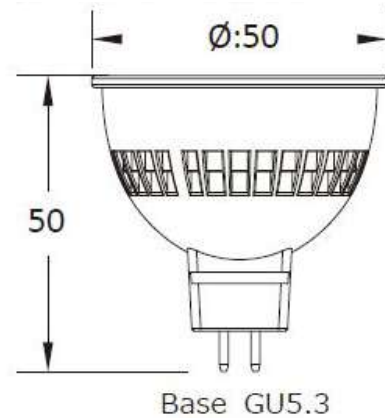

Dimensions:

All dimensions in mm.

MODEL NUMBER	LAMP FACTS
--------------	------------

LED-5W-BM6FL-CCT

- 80 % more efficient than halogen equivalent
- LED produces zero UV
- Mercury free
- 80 or above CRI (Color Rendering Index)
- Five year warranty