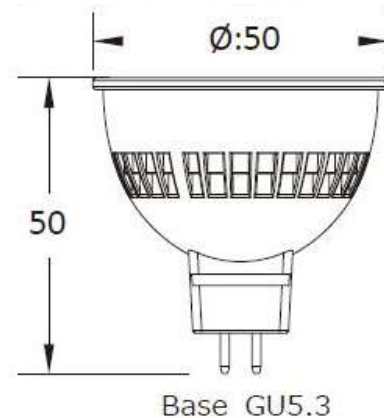

POWER: 5 Watt

CONTROL: Bluetooth, app controlled

VOLTAGE RANGE: 10 -15 VAC

LUMEN: Dimmable from 10 to 446 lumen

LAMP LIFE: 25,000 hr.

BEAM SPREAD: 40° Flood

COLOR TEMP.: Adjustable from 2700K / 6500K

VOLT AMPS: 8.29

Dimensions:

All dimensions in mm.

MODEL NUMBER

LED-5W-BM6FL-CCT

LAMP FACTS

- 80 % more efficient than halogen equivalent
- LED produces zero UV
- Mercury free
- 80 or above CRI (Color Rendering Index)
- Five year warranty