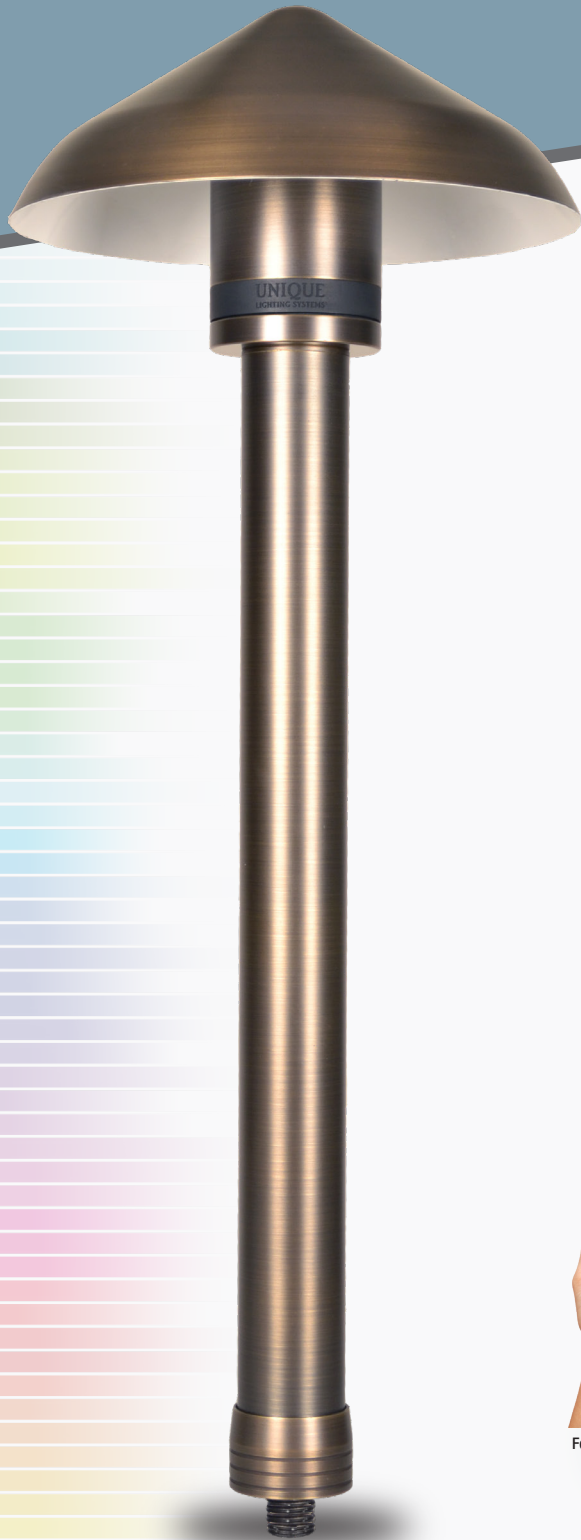

INSPIRED OUTDOOR LIVING

INSPIRA™ LOW VOLTAGE LANDSCAPE LIGHTING

VAN GOGH • Area Light

INSPIRA provides endless possibilities to amplify the beauty of natural textures, landscapes or architectural features.

- INSPIRA low voltage lighting integrates CCT and RGB adjustability making it the ideal lighting design series for endless inspiration and unparalleled lighting portrait possibilities.
- Compatible with the SMRTscape™ app, enabling mobile device programming, adjustment and control from anywhere at anytime.
- Use SMRTscape to adjust INSPIRA fixture beam angles, beam spread, color temperature or lens color to create one-of-a-kind, custom lighting designs using your mobile device.

Color adjustment from red to green to blue and anywhere in between.

For use with the SMRTscape™ app

Infinite Color Possibilities

2100K - 6500K
Warm to Cool White Adjustable

PRODUCT SPECIFICATIONS

PROJECT:	
MODEL #:	
LAMP(S):	
NOTES:	

Specifications:

- Solid brass construction
- Machined brass collar
- Optical acrylic lens
- 25' premium grade direct burial cable
- 12W RGB+CCT integrated LED
- Large slotted stabilizer mounting stake included
- Weathered brass finish standard
- Volt Amps - 16.2
- Lumens - 500*
- Limited lifetime warranty - fixture
- 5 year warranty - LED module