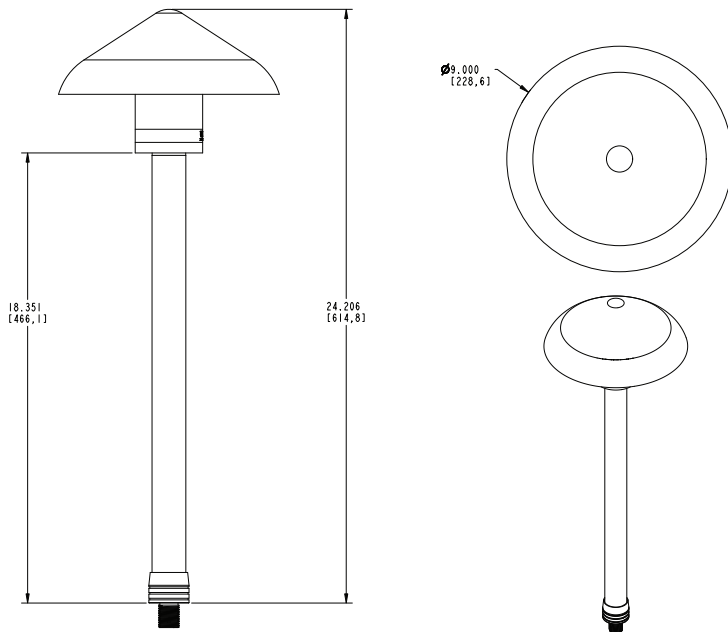

- INSPIRA low voltage lighting integrates CCT and RGB adjustability making it the ideal lighting design series for endless inspiration and unparalleled lighting portrait possibilities.
- Compatible with the SMRTscape™ app, enabling mobile device programming, adjustment and control from anywhere at anytime.
- Use SMRTscape to adjust INSPIRA fixture beam angles, beam spread, color temperature or lens color to create one-of-a-kind, custom lighting designs using your mobile device.

Color adjustment from red to green to blue and anywhere in between.

For use with the SMRTscape™ app

Infinite Color Possibilities

2100K - 6500K
Warm to Cool White Adjustable

PRODUCT SPECIFICATIONS

PROJECT:	
MODEL #:	
LAMP(S):	
NOTES:	

Specifications:

- Solid brass construction
- Machined brass collar
- Optical acrylic lens
- 25' premium grade direct burial cable
- 12W RGB+CCT integrated LED
- Large slotted stabilizer mounting stake included
- Weathered brass finish standard
- Volt Amps - 16.2
- Lumens - 500*
- Limited lifetime warranty - fixture
- 5 year warranty - LED module