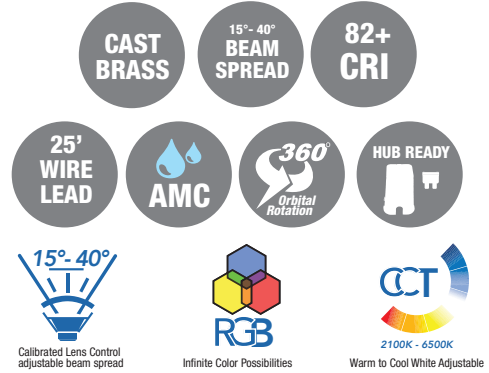

- INSPIRA low voltage lighting integrates CCT and RGB adjustability making it the ideal lighting design series for endless inspiration and unparalleled lighting portrait possibilities.
- Proprietary, app enabled, Calibrated Lens Control, includes fully adjustable beam angle and beam spread with no mechanical parts to provide ultimate lighting composition control and the ability to exquisitely highlight landscapes, architectural features and textures.
- Compatible with the SMRTscape™ app, enabling mobile device programming, adjustment and control from anywhere at anytime.
- Use SMRTscape to adjust INSPIRA fixture beam angles, beam spread, color temperature or lens color to create one-of-a-kind, custom lighting designs using your mobile device.

Color adjustment from red to green to blue and anywhere in between.

For use with the SMRTscape™ app

Liquid Crystal Calibrated Lens Control
adjustable beam spread

Infinite Color Possibilities

Warm to Cool White Adjustable

PRODUCT SPECIFICATIONS

PROJECT:	
MODEL #:	
LAMP(S):	
NOTES:	

Specifications:

- Solid cast brass construction
- Machined brass thumb screw
- Patent pending, adjustable, reversible shroud with dual self-draining retention gaskets
- 25' premium grade direct burial cable
- 12W RGB+CCT integrated LED
- Large slotted stabilizer mounting stake included
- Beam adjustment between 15° - 40°
- Fixed beam: Spot - 15°, Flood - 35°, Wide Flood - 50°
- Weathered brass finish standard
- Volt Amps - 16.2
- Lumens - 630*
- Limited lifetime warranty - fixture
- 5 year warranty - LED module

*Please note lumens are tested with color temperature set to 6500K (cool white), 100% brightness, spot beam (where applicable).

Light Distribution Cones: N/A