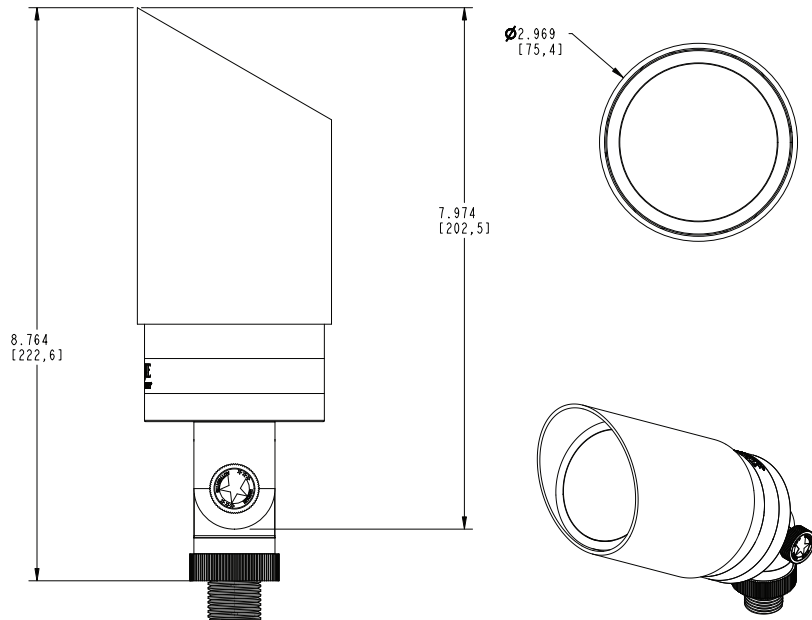

- INSPIRA low voltage lighting integrates CCT and RGB adjustability making it the ideal lighting design series for endless inspiration and unparalleled lighting portrait possibilities.
- Proprietary, app enabled, Calibrated Lens Control, includes fully adjustable beam angle and beam spread with no mechanical parts to provide ultimate lighting composition control and the ability to exquisitely highlight landscapes, architectural features and textures.
- Compatible with the SMRTscape™ app, enabling mobile device programming, adjustment and control from anywhere at anytime.
- Use SMRTscape to adjust INSPIRA fixture beam angles, beam spread, color temperature or lens color to create one-of-a-kind, custom lighting designs using your mobile device.

Color adjustment from red to green to blue and anywhere in between.

For use with the SMRTscape™ app

Liquid Crystal Calibrated Lens Control
adjustable beam spread

Infinite Color Possibilities

Warm to Cool White Adjustable

PRODUCT SPECIFICATIONS

PROJECT:	
MODEL #:	
LAMP(S):	
NOTES:	

Specifications:

- Solid cast brass construction
- Machined brass thumb screw
- Patent pending, adjustable, reversible shroud with dual self-draining retention gaskets
- 25' premium grade direct burial cable
- 12W RGB+CCT integrated LED
- Large slotted stabilizer mounting stake included
- Beam adjustment between 15° - 40°
- Fixed beam: Spot - 15°, Flood - 35°, Wide Flood - 50°
- Weathered brass finish standard
- Volt Amps - 16.2
- Lumens - 630*
- Limited lifetime warranty - fixture
- 5 year warranty - LED module