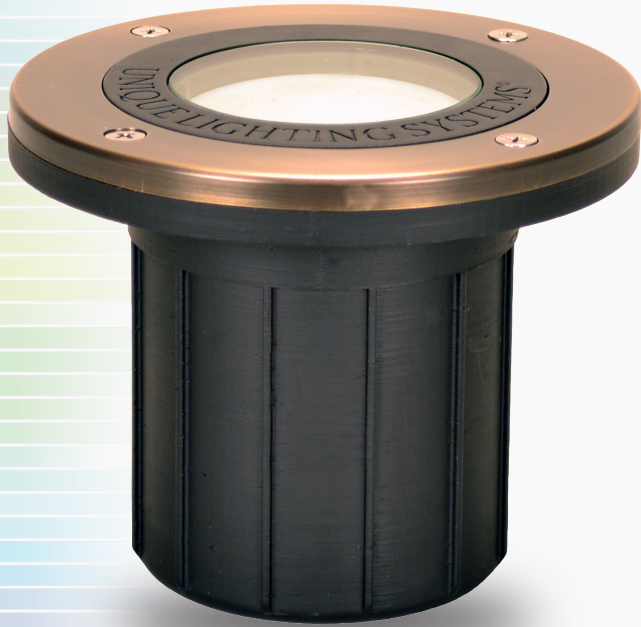

INSPIRED OUTDOOR LIVING

INSPIRA™ LOW VOLTAGE LANDSCAPE LIGHTING

MONET • Well Light

INSPIRA provides endless possibilities to amplify the beauty of natural textures, landscapes or architectural features.

- INSPIRA low voltage lighting integrates CCT and RGB adjustability making it the ideal lighting design series for endless inspiration and unparalleled lighting portrait possibilities.
- Proprietary, app enabled, Calibrated Lens Control, includes fully adjustable beam angle and beam spread with no mechanical parts to provide ultimate lighting composition control and the ability to exquisitely highlight landscapes, architectural features and textures.
- Compatible with the SMRTscape™ app, enabling mobile device programming, adjustment and control from anywhere at anytime.
- Use SMRTscape to adjust INSPIRA fixture beam angles, beam spread, color temperature or lens color to create one-of-a-kind, custom lighting designs using your mobile device.

Color adjustment from red to green to blue and anywhere in between.

For use with the SMRTscape™ app

Liquid Crystal Calibrated Lens Control
adjustable beam spread

Infinite Color Possibilities

2100K - 6500K
Warm to Cool White Adjustable

PRODUCT SPECIFICATIONS

PROJECT:	
MODEL #:	
LAMP(S):	
NOTES:	

Specifications:

- Solid cast brass and composite construction
- High temperature silicone o-rings
- 25' premium grade direct burial cable
- 12W RGB+CCT integrated LED
- Beam adjustment between 15°-40°
- Fixed beam: Spot -15°, Flood - 35°, Wide Flood - 50°
- Adjustable/rotating beam direction
- Weathered brass finish standard
- Volt Amps - 13.7
- Lumens - 575*
- Limited lifetime warranty - fixture
- 5 year warranty - LED module

*Please note lumens are tested with color temperature set to 6500K (cool white), 100% brightness, spot beam (where applicable).

Light Distribution Cones: N/A