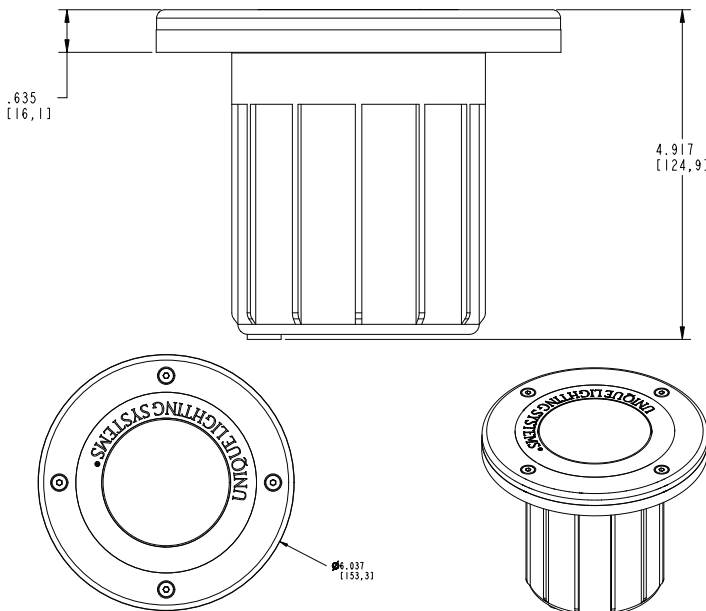

Color adjustment from red to green to blue and anywhere in between.

For use with the SMRTscape™ app

Liquid Crystal Calibrated Lens Control
adjustable beam spread

Infinite Color Possibilities

2100K - 6500K
Warm to Cool White Adjustable

PRODUCT SPECIFICATIONS

PROJECT:	
MODEL #:	
LAMP(S):	
NOTES:	

Specifications:

- Solid cast brass and composite construction
- High temperature silicone o-rings
- 25' premium grade direct burial cable
- 12W RGB+CCT integrated LED
- Beam adjustment between 15°-40°
- Fixed beam: Spot -15°, Flood - 35°, Wide Flood - 50°
- Adjustable/rotating beam direction
- Weathered brass finish standard
- Volt Amps - 13.7
- Lumens - 575*
- Limited lifetime warranty - fixture
- 5 year warranty - LED module