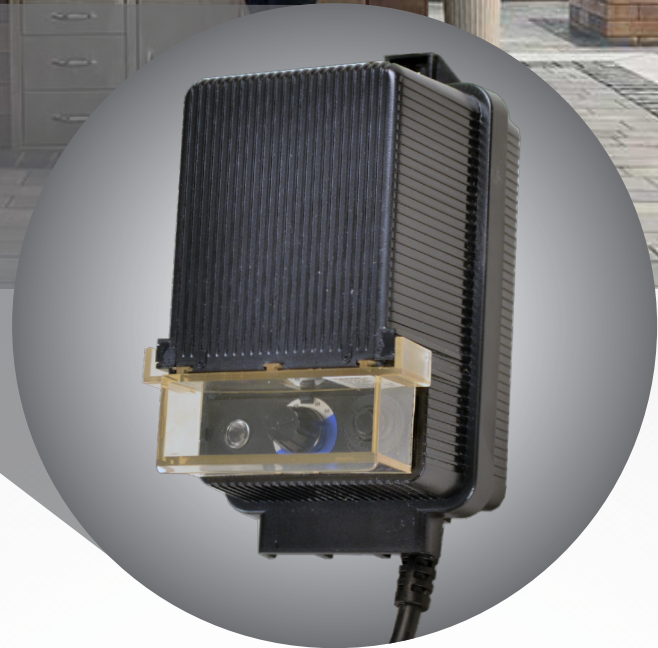

UNIQUE LIGHTING SYSTEMS®

NEW! 60 Watt Transformer

MODEL #: DA-60-12WB-1

Unique Lighting Systems® now provides the solution for outdoor LED lighting applications such as barbeque islands, hardscape areas and compact lighting scenes.

Features

- 12V tap output
- Resettable 6 AMP breaker
- Built-in timer
- Built-in photocell
- Compatible with **SMART LOGIC®** control system
- Black composite enclosure
- 6' power cord
- 1 year warranty