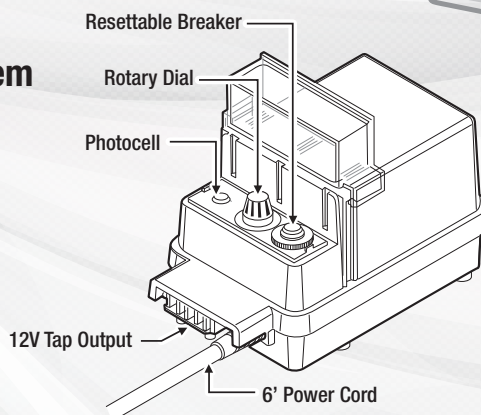

UNIQUE LIGHTING SYSTEMS®

NEW! 60 Watt Transformer

MODEL #: DA-60-12WB-1

Unique Lighting Systems® now provides the solution for outdoor LED lighting applications such as barbeque islands, hardscape areas and compact lighting scenes.

Features

- 12V tap output
- Resettable 6 AMP breaker
- Built-in timer
- Built-in photocell
- Compatible with **SMART LOGIC®** control system
- Black composite enclosure
- 6' power cord
- 1 year warranty