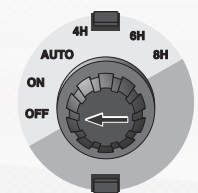

Features

- 12V tap output
- Resettable 6 AMP breaker
- Built-in timer
- Built-in photocell
- Compatible with **SMART LOGIC®** control system
- Black composite enclosure
- 6' power cord
- 1 year warranty