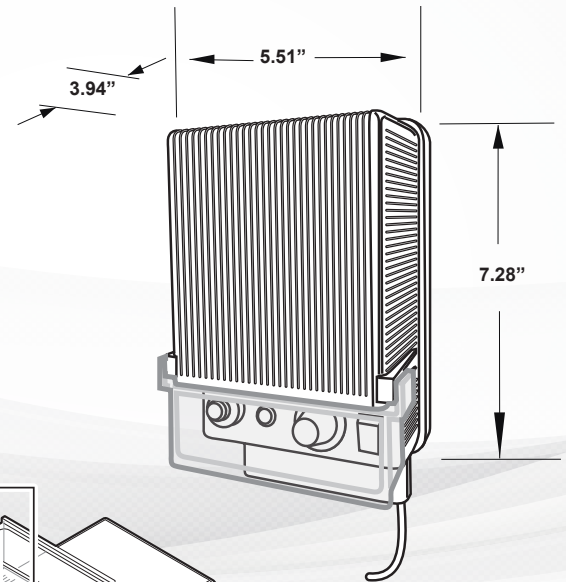

UNIQUE LIGHTING SYSTEMS®

NEW! 60 Watt Transformer

MODEL #: DA-60-12WB-1

Unique Lighting Systems® now provides the solution for outdoor LED lighting applications such as barbeque islands, hardscape areas and compact lighting scenes.

Features

- 12V tap output
- Resettable 6 AMP breaker
- Built-in timer
- Built-in photocell
- Compatible with **SMART LOGIC®** control system
- Black composite enclosure
- 6' power cord
- 1 year warranty