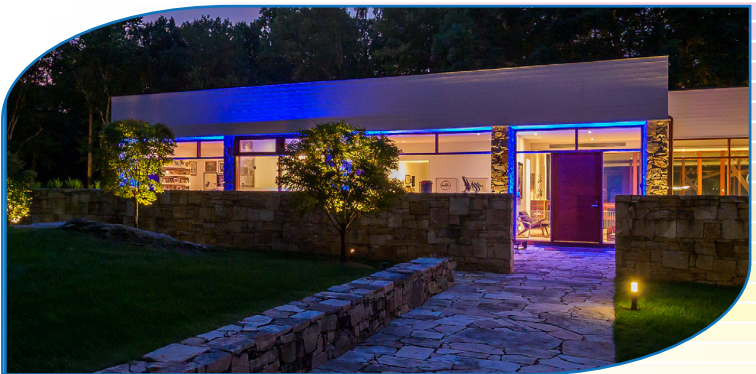

INSPIRED INNOVATION

Integrated RGB Adjustability - Infinite color options – RGB adjustable (2100K – 6500K)

RGB LED means red, blue and green LEDs. RGB LED chips combine these three colors to produce over 16 million hues of light.

What Color to Use

With choices now in lighting color, the questions that often arise are: "How do I know what color I should choose? Should I have a certain color on my house, a particular color temperature on my shrubs, and then a specific color temperature in my flower bed?" In some cases the answer may be the same color for all of those applications, or it could indeed be different for each depending on the desired and/or required effect. INSPIRA gives you every option available!

Infinite RGB Color