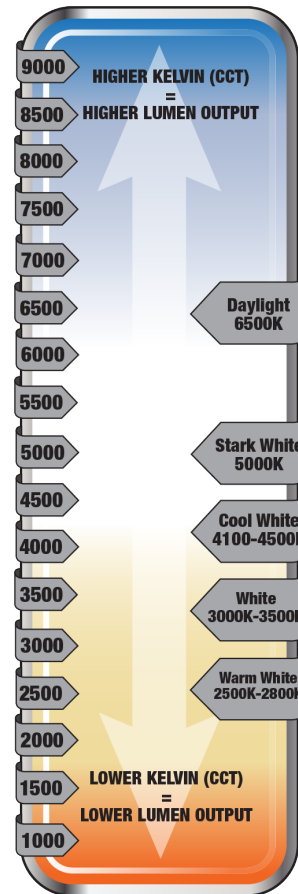

CCT 2100K-6500K

INSPIRED CREATIVITY

The amount of light an LED lamp emits through a 15° view angle or a 40° view angle is the same. It's the concentration of the light, which changes with the viewing angle, that gives the impression of it being brighter or dimmer. There is minimal light spread outside of the stated or prescribed viewing angle.