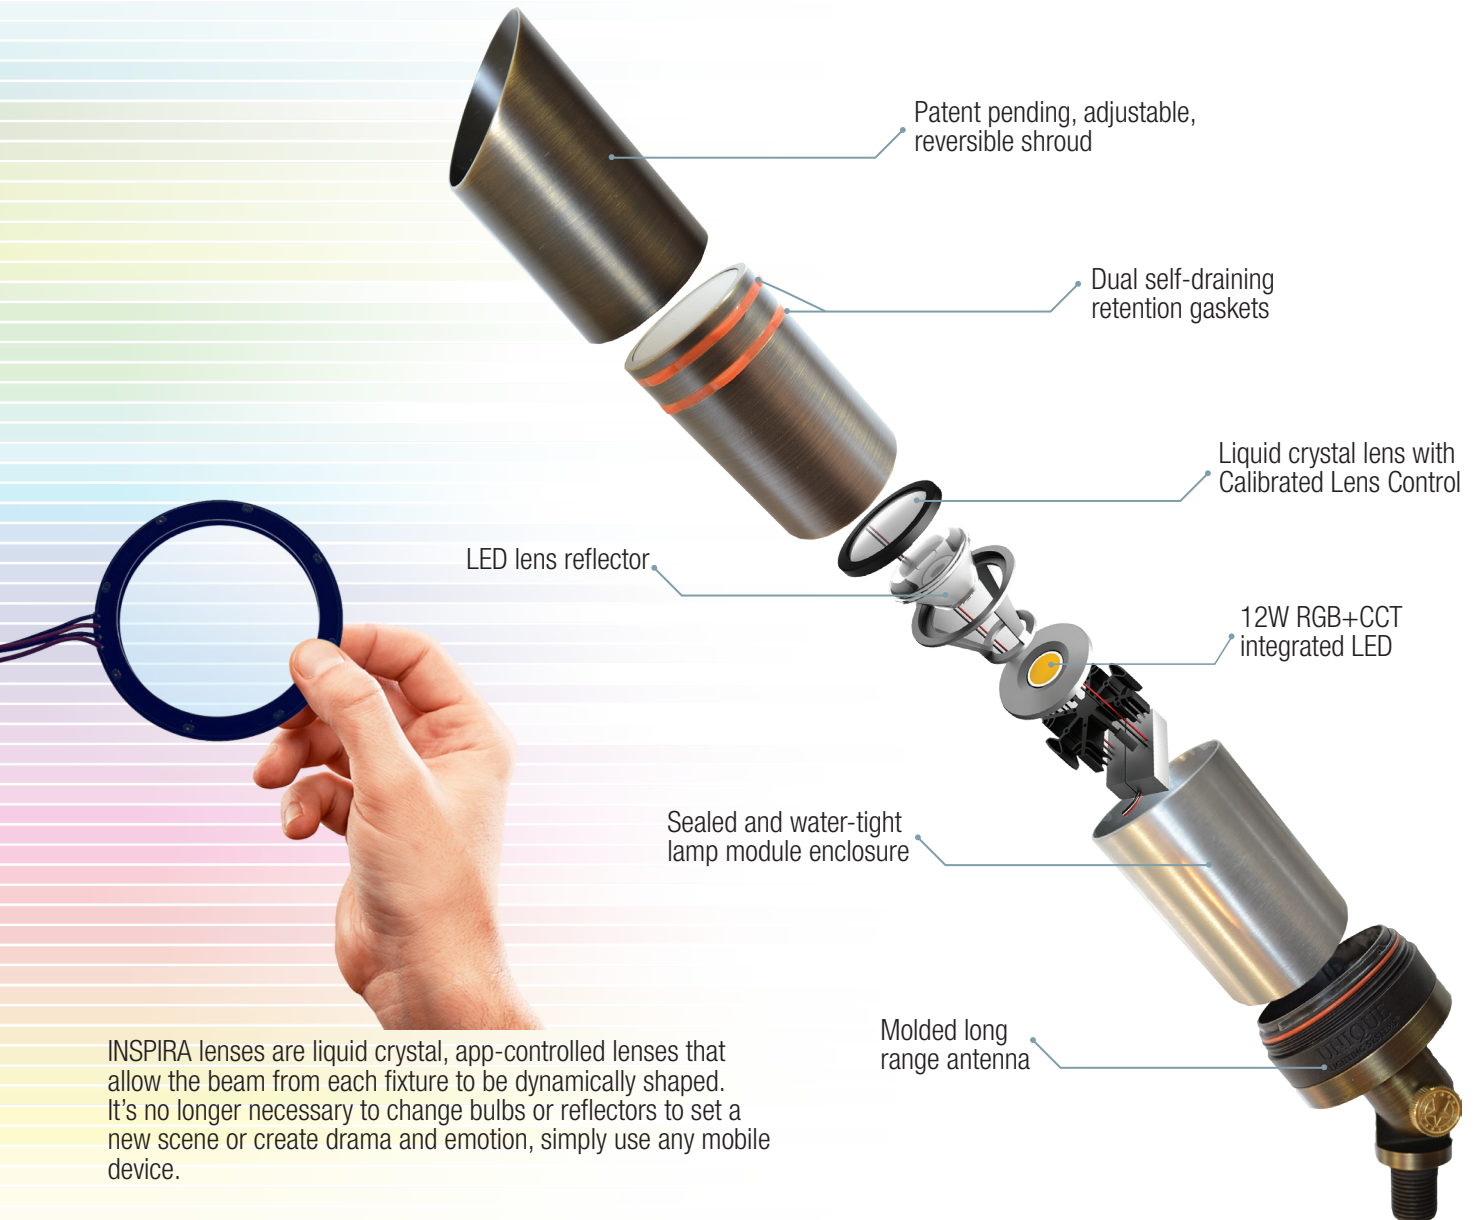

INSPIRED OUTDOOR LIVING

- Cloud-based scheduling and lamp control through the SMRTscape™ mobile app and website from anywhere at any time
- Use SMRTscape to manage your complete outdoor space, including lighting, irrigation and landscape features, such as fountains, audio systems, and heaters
- The SMRTscape mobile app is compatible with Apple® iOS and Android™ devices*

INSPIRA lenses are liquid crystal, app-controlled lenses that allow the beam from each fixture to be dynamically shaped. It's no longer necessary to change bulbs or reflectors to set a new scene or create drama and emotion, simply use any mobile device.