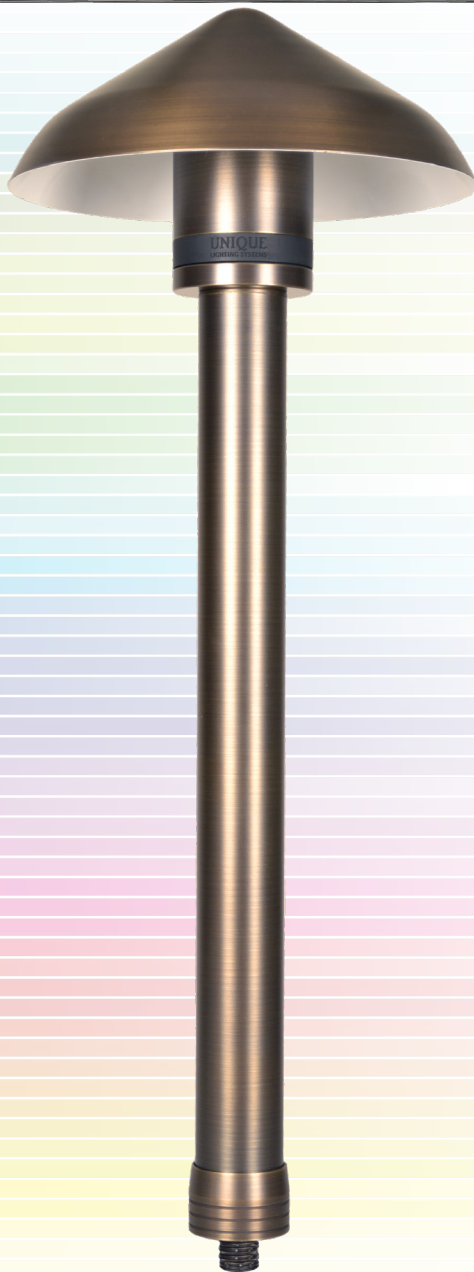

Dimensions

Height: 8.76" (222.504 mm)

Diameter: 2.7" (68.58 mm)

Ideal Uses

Up lighting
Graze lighting
Tall structures

Standard Finish

WB - Weathered Brass

Premium Fixture

Dimensions

Height: 4.92" (124.968 mm)

Diameter: 4.04" (101.6 mm)

Ideal Uses

Up lighting
Graze lighting
Tall structures

Standard Finish
WB - Weathered Brass

Premium Fixture

Well Light

Light Level

Beam Spread

Infinite RGB Color

CCT 2100K-6500K

SMRTscape Compatible

Specifications & Features

- Solid cast brass construction
- Optical acrylic lens
- 25' premium grade direct burial cable
- 12W RGB+CCT integrated LED, 16.2 Volt Amps
- Large slotted stabilizer mounting stake included
- Cloud-based control through SMRTscape mobile app and website
- Weathered brass finish
- Limited lifetime warranty

Dimensions

Height: 24.2" (614.68 mm)

Diameter: 9.0" (228.6 mm)

Ideal Uses

Area lighting

Pathway lighting

Standard Finish

WB - Weathered Brass