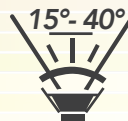

Beam Spread