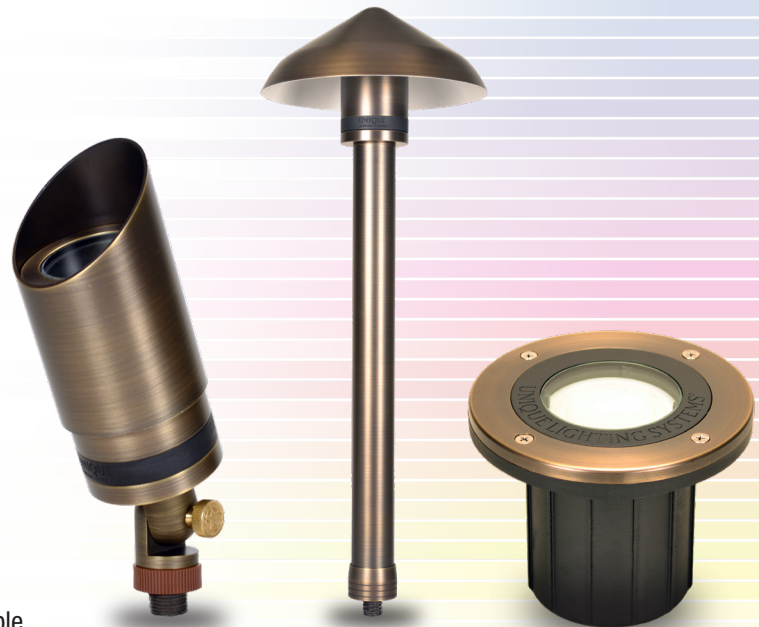

INSPIRED DESIGN

Landscape lighting is about bringing out the best of any outdoor space. Flexibility in where a fixture is placed, how color is used, and how the light can be augmented through light temperature and beam angle, can transform an outdoor space from merely being an illuminated outdoor space to a source of inspiration.

Unique Lighting Systems' INSPIRA™ fixtures present endless design options and flexibility through integrated LED technology that offers tunable white (CCT) temperature from 2100K to 6500K, infinite color (RGB) adjustability, electronic beam angle adjustment with patented Calibrated Lens Control technology, and lamp dimming.

INSPIRA fixtures are cloud-connected and allow scheduling and control from a mobile device or computer anywhere in the world through the SMRTscape™ mobile app and website. Powered by standard transformers, INSPIRA fixtures can serve as an enhancement to any lighting design, but can also be added to an existing landscape lighting system to bring a level of excitement and new capability to a current site.

With unrivaled fixture design, patented lighting technology, cloud-based control, and the ability to deliver a lighting experience unlike any other, are you ready to be inspired?

Premium Fixture

Beam Spread

Infinite RGB Color

CCT 2100K-6500K

SMRTscape Compatible