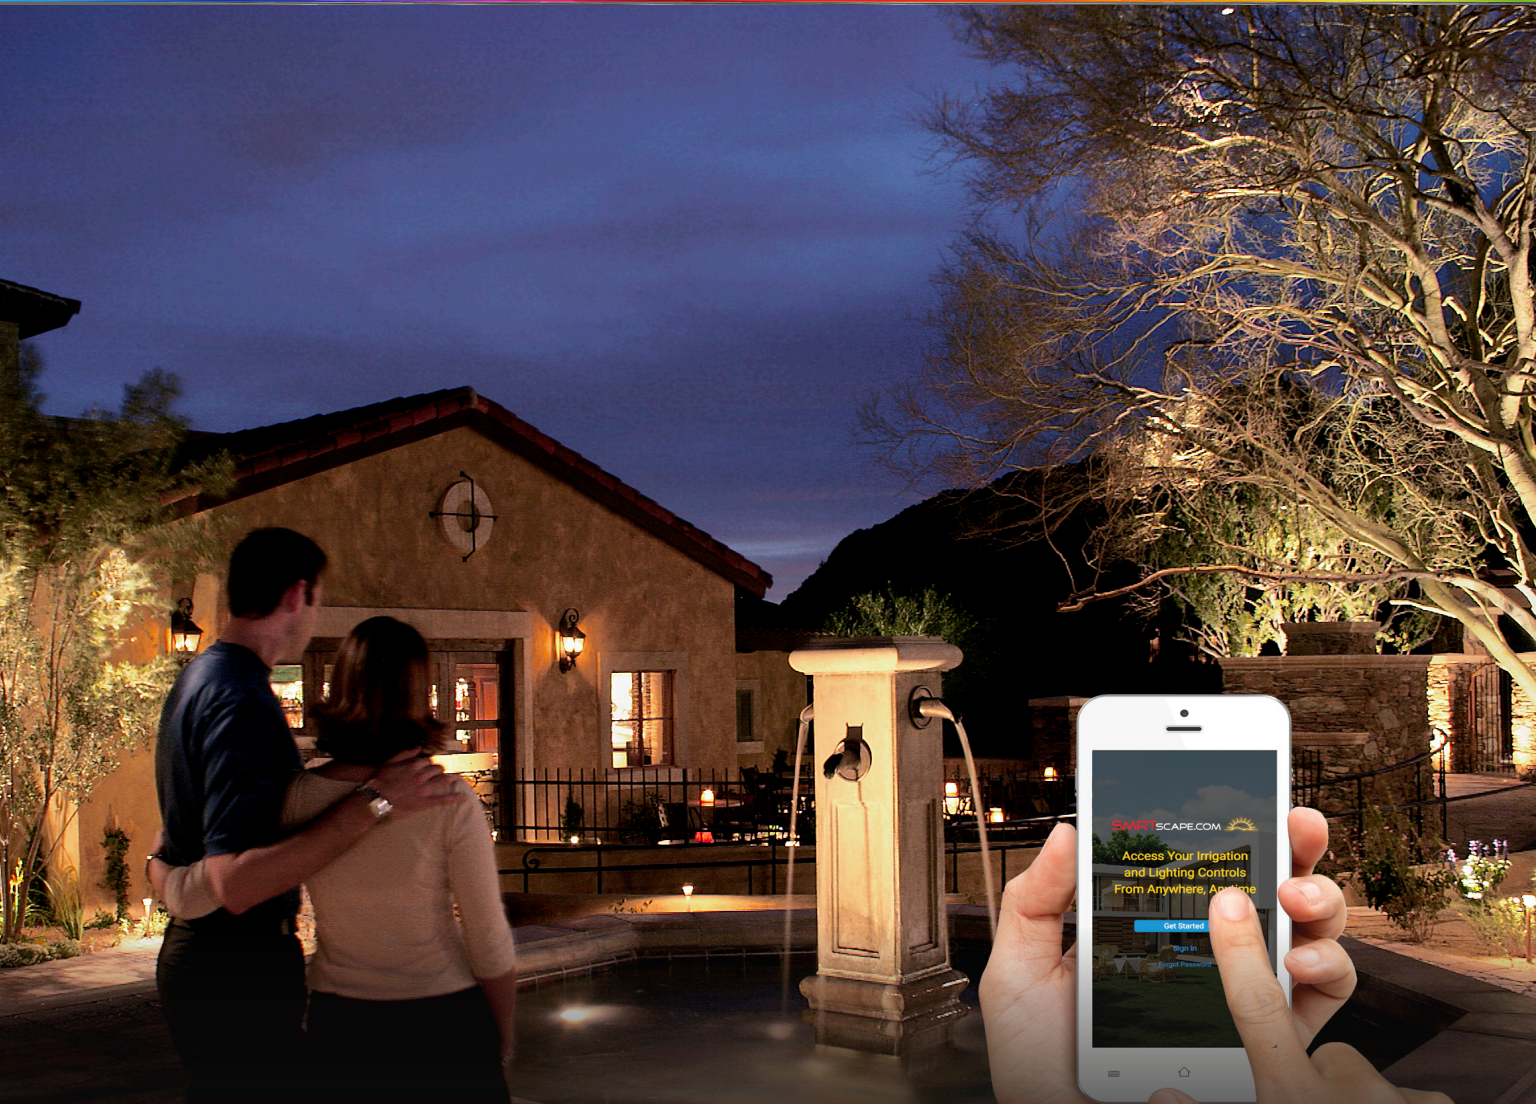

UNIQUE
LIGHTING SYSTEMS

INSPIRED CELEBRATION

- Use the SMRTscape™ App to create custom lighting themes for holidays, celebrations, special occasions, or mood setting
- Use your mobile device to control and highlight specific areas of a property or landscape
- Automatically return to everyday lighting themes

INSPIRED OUTDOOR LIVING

- Cloud-based scheduling and lamp control through the SMRTscape™ mobile app and website from anywhere at any time
- Use SMRTscape to manage your complete outdoor space, including lighting, irrigation and landscape features, such as fountains, audio systems, and heaters
- The SMRTscape mobile app is compatible with Apple® iOS and Android™ devices*