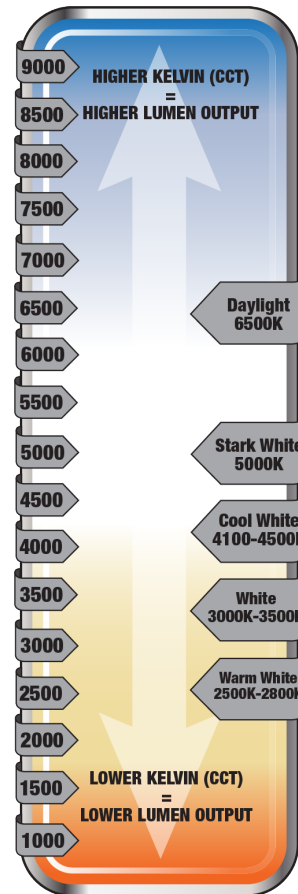

INSPIRED INNOVATION

Integrated CCT Adjustability - Infinite color options – CCT adjustable (2100K – 6500K)

The term used in general illumination is correlated color temperature (CCT). CCT relates to the color of light produced by a light source, and uses the Kelvin temperature measurement scale. It describes the relative color appearance of a white light source, indicating whether it appears more yellow/gold ("warm") or more blue ("cool"), in terms of the range of available shades of white.

CCT 2100K-6500K