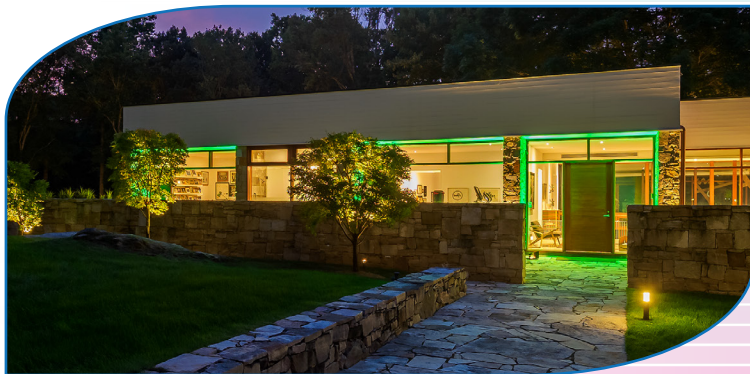

INSPIRED INNOVATION

Integrated RGB Adjustability - Infinite color options – RGB adjustable (2100K – 6500K)

RGB LED means red, blue and green LEDs. RGB LED chips combine these three colors to produce over 16 million hues of light.

What Color to Use

With choices now in lighting color, the questions that often arise are: "How do I know what color I should choose? Should I have a certain color on my house, a particular color temperature on my shrubs, and then a specific color temperature in my flower bed?" In some cases the answer may be the same color for all of those applications, or it could indeed be different for each depending on the desired and/or required effect. INSPIRA gives you every option available!

Infinite RGB Color