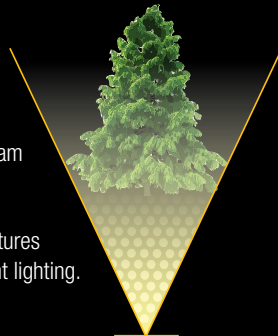

# INSPIRED CREATIVITY

The amount of light an LED lamp emits through a 15° view angle or a 40° view angle is the same. It's the concentration of the light, which changes with the viewing angle, that gives the impression of it being brighter or dimmer. There is minimal light spread outside of the stated or prescribed viewing angle.

A thinner, longer beam of light is ideal for illuminating taller, thinner structures or for focusing light onto certain areas.

**15°**  
Beam Spread

A medium width beam of light is ideal for illuminating shorter, medium sized structures or for general accent lighting.

**30°**  
Beam Spread

A wider, shorter beam of light is ideal for illuminating wide trees or structures, or for creating a wall-wash effect.

**40°**  
Beam Spread