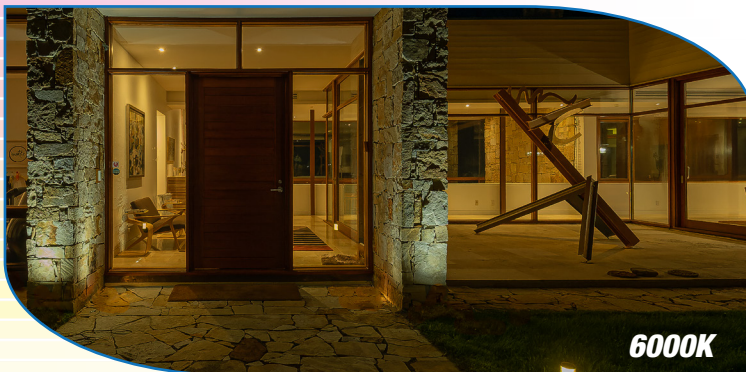

INSPIRED INNOVATION

Integrated CCT Adjustability - Infinite color options – CCT adjustable (2100K – 6500K)

The term used in general illumination is correlated color temperature (CCT). CCT relates to the color of light produced by a light source, and uses the Kelvin temperature measurement scale. It describes the relative color appearance of a white light source, indicating whether it appears more yellow/gold ("warm") or more blue ("cool"), in terms of the range of available shades of white.

CCT 2100K-6500K