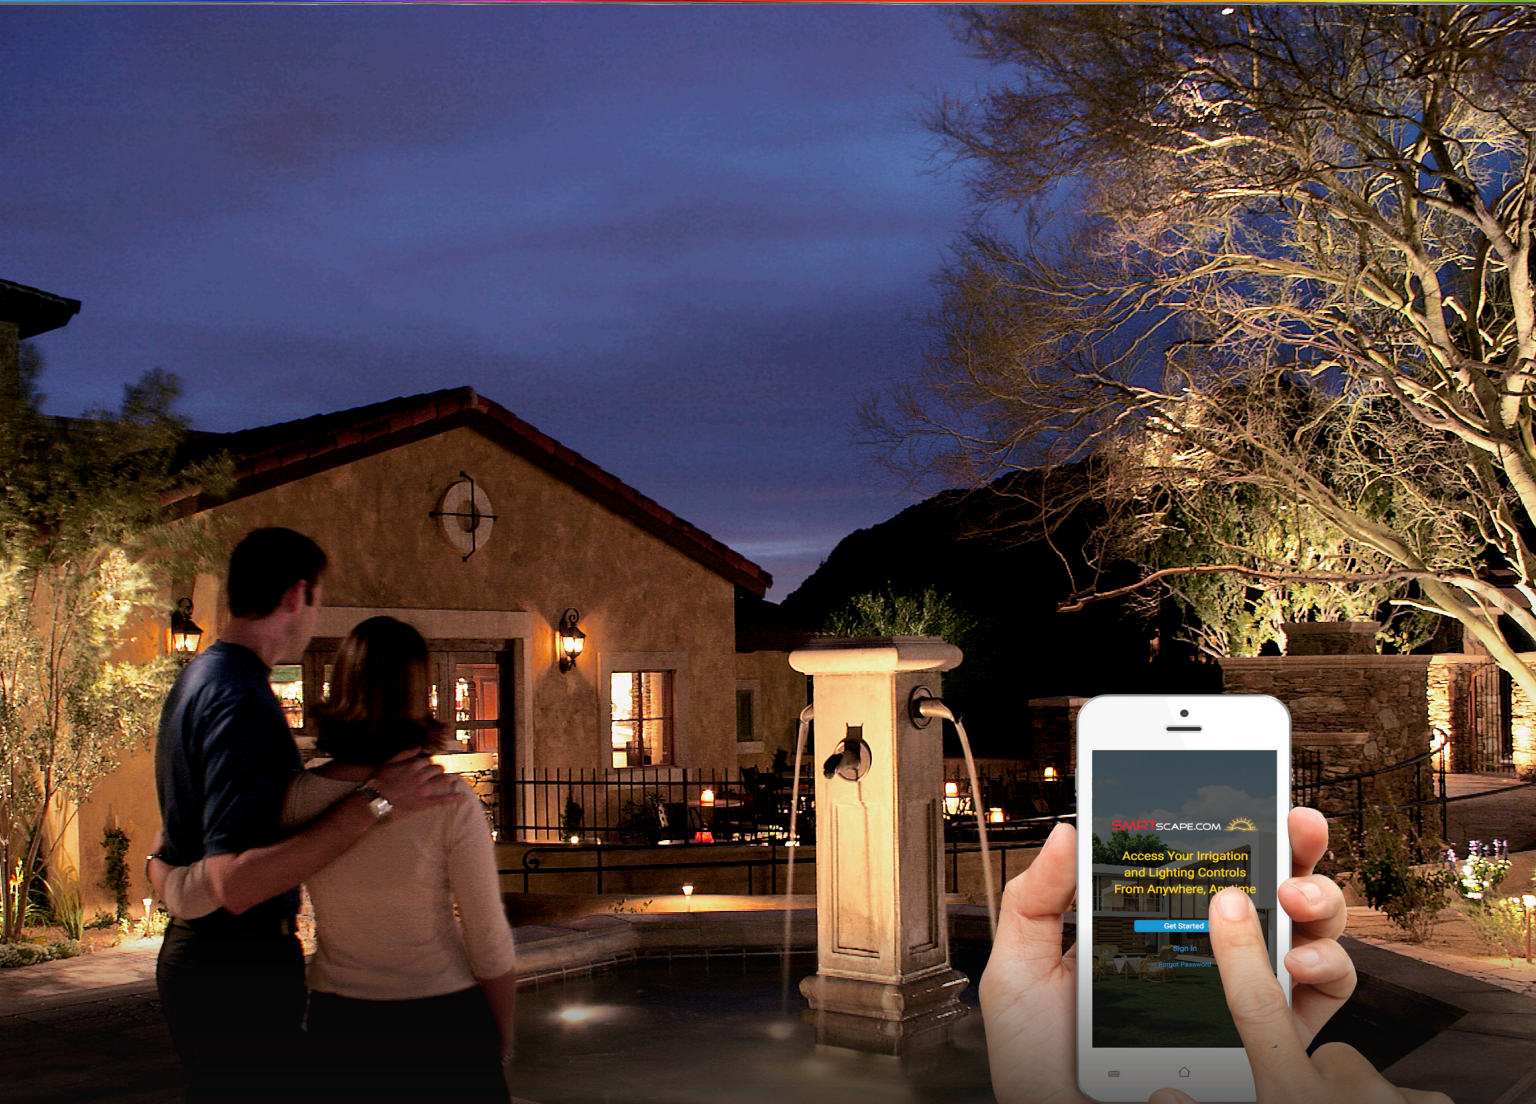

# INSPIRED CELEBRATION

- Use the SMRTscape™ App to create custom lighting themes for holidays, celebrations, special occasions, or mood setting
- Use your mobile device to control and highlight specific areas of a property or landscape
- Automatically return to everyday lighting themes

# INSPIRED OUTDOOR LIVING

- Cloud-based scheduling and lamp control through the SMRTscape™ mobile app and website from anywhere at any time
- Use SMRTscape to manage your complete outdoor space, including lighting, irrigation and landscape features, such as fountains, audio systems, and heaters
- The SMRTscape mobile app is compatible with Apple® iOS and Android™ devices\*