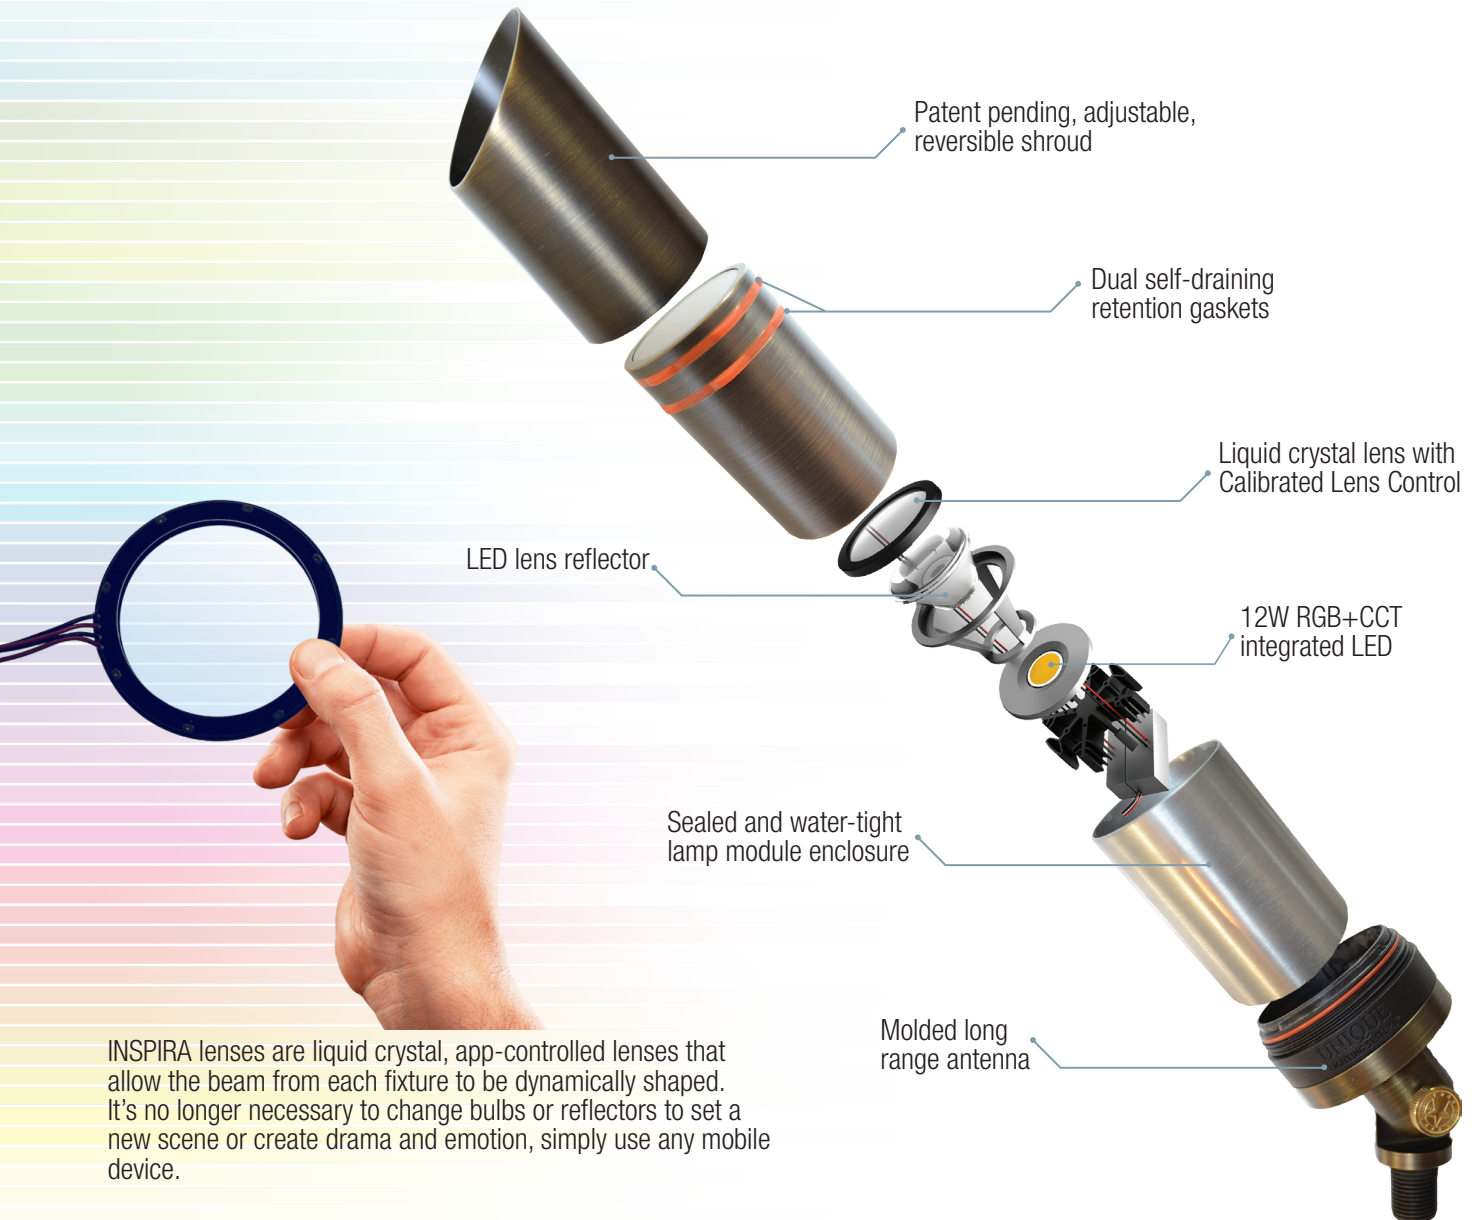

# INSPIRED CREATIVITY

The amount of light an LED lamp emits through a 15° view angle or a 40° view angle is the same. It's the concentration of the light, which changes with the viewing angle, that gives the impression of it being brighter or dimmer. There is minimal light spread outside of the stated or prescribed viewing angle.

# INSPIRED OUTDOOR LIVING

- Cloud-based scheduling and lamp control through the SMRTscape™ mobile app and website from anywhere at any time
- Use SMRTscape to manage your complete outdoor space, including lighting, irrigation and landscape features, such as fountains, audio systems, and heaters
- The SMRTscape mobile app is compatible with Apple® iOS and Android™ devices\*

## ANATOMY OF AN INSPIRA FIXTURE

INSPIRA lenses are liquid crystal, app-controlled lenses that allow the beam from each fixture to be dynamically shaped. It's no longer necessary to change bulbs or reflectors to set a new scene or create drama and emotion, simply use any mobile device.