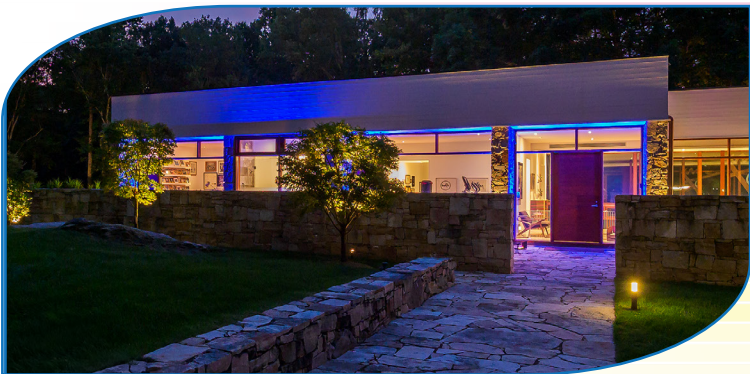

INSPIRED INNOVATION

Integrated RGB Adjustability - Infinite color options – RGB adjustable (2100K – 6500K)

RGB LED means red, blue and green LEDs. RGB LED chips combine these three colors to produce over 16 million hues of light.

What Color to Use

With choices now in lighting color, the questions that often arise are: "How do I know what color I should choose? Should I have a certain color on my house, a particular color temperature on my shrubs, and then a specific color temperature in my flower bed?" In some cases the answer may be the same color for all of those applications, or it could indeed be different for each depending on the desired and/or required effect. INSPIRA gives you every option available!

Infinite RGB Color