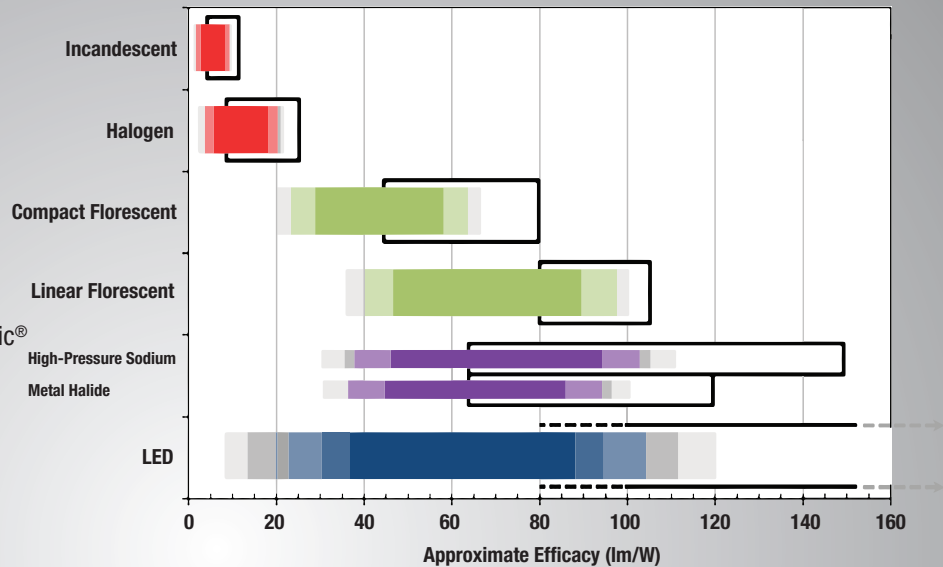

Efficacy Versus Energy Use

Efficacy is related to energy efficiency, but it cannot be used to establish energy use. Energy use is the power draw over time, and is typically reported in units of kilowatt-hours (kWh). A less efficacious product may in fact use less energy if it is operated for fewer hours. Control systems such as Unique Lighting Systems' SMRT Logic® system can be an important tool for realizing energy savings over time.