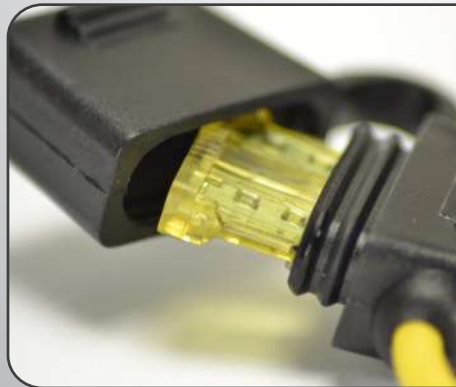

Why A HUB System?

Wire connections are the weakest point of any low voltage installation and are susceptible to wicking and water infiltration. Utilizing the HUB installation method will reduce the number of connections by up to 80% versus standard wiring methods. This means less maintenance, less lamp outages and easier troubleshooting. In addition the HUB method utilizes less wire and saves money.

- Each HUB acts as a central location for connections, taking the guess work out of troubleshooting
- Protect connections from moisture to minimize wicking and corrosion
- Reduce the number of connection points, wire and labor
- Distribute proper voltage evenly to every fixture
- Flexibility in fixture location and future expansion

HUB Housing

FEATURES & BENEFITS

- Brown ABS housing easily hides in the landscape
- Impact resistant so it holds up to the abuse of landscaping
- Snap-in lid makes access for expansion or maintenance easy
- Compact size is perfect for planters