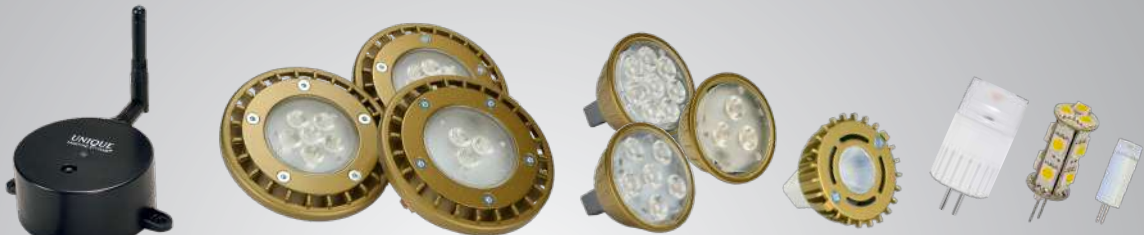

Bistro Lights • Page 101

Cloud Based Controls • SMRT Logic®

SMRT-T Gateway, LPCU-A, Mobile App & Scene Control • Pages 102 - 104

LED Lamps • FLEX GOLD™ & FLEX GOLD™ VIVID

VIVID-R Range Extender, LED Lamps & Energy Savings • Pages 106 - 112

Lighting Information • Page 118

LED FLEX-FIT™

Unique Lighting Systems' fixtures are packed with high quality features including a fully adjustable vertical tilt to 270 degrees, a full orbital rotation of 360 degrees, 25-foot lead wire and more. To make these popular fixtures even better, Unique Lighting™ has added the *LED FLEX-FIT™* feature that secures the lamp to eliminate retention and centering issues. Traditional fixtures can experience misdirected beam spread or fixture disassembly caused by the fixture spring tension forcing the lamp against the lens surface. *LED FLEX-FIT™* ensures that the lamp stays in place within the fixture and provides reliable, consistent beam direction. This innovative feature also eliminates the need for stainless lens retainers, springs and socket retainers.