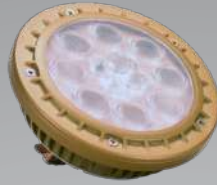

PAR36 - 10W RGBW

- 10 Watt - dimmable from 10 to 800 lumens
- 40,000 hour rated life
- Wireless, app controlled
- Rated for outdoor use in an enclosed fixture
- Operating temperature -4° F to 122° F
- RGB - 2700K / Red/Green/Blue adjustability
- RGB - 3000K / Red/Green/Blue adjustability
- Spot = 20°, Flood = 40° & Wide Flood = 60°
- 5 year warranty