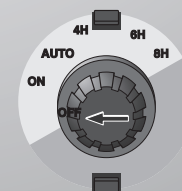

Specifications & Features

Core

Engineered single core design with precision grain-oriented steel laminations. High temperature glass-impregnated nylon bobbin and solid copper mag wire.

Construction

Composite black enclosure (complies with NEMA 3R).

Secondary Protection

LED-safe 6 amp breaker.

Power Cord

18/2 SJTW power cord. Six feet in length.

Electrical Requirements

Input: 120 VAC, 60Hz.

Output: 12 VAC, 60Hz, 5 Amps (60 Watt power rating).

Output Terminal

2 position terminal block.

Finish

Black composite standard finish.

Control

Built-in photocell. Built-in timer with 4, 6 and 8 hr. run times past dusk. Auto on/off. Compatible with SMRT Logic® Control System.

Warranty

1 year limited warranty against manufacturer's defects.

Dimensions

Height: 7.28" (184.912 mm)

Width: 5.51" (139.954 mm)

Depth: 3.94" (100.076 mm)

Standard Finish

BK - Black

Rotary Dial with Timer