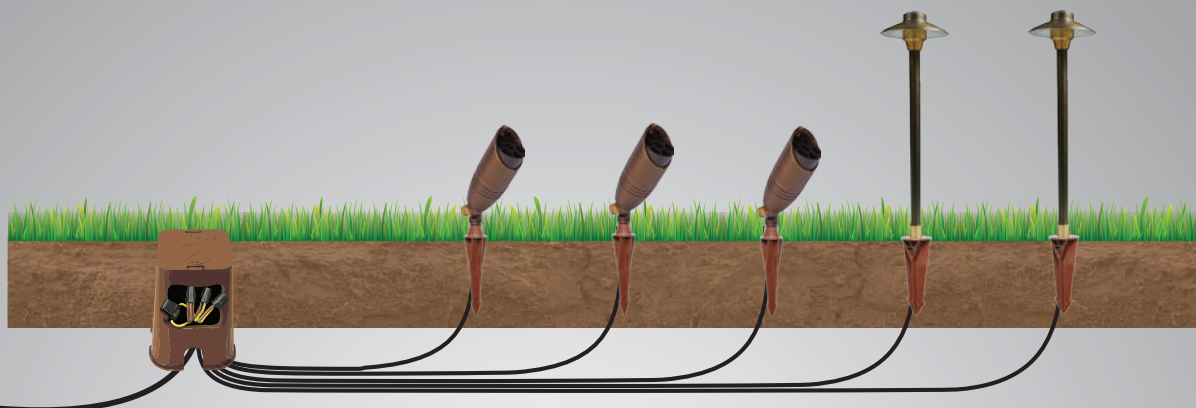

See The Difference! Advantages

- Secondary fuse for protection included at the HUB
- Only need to check voltage at the hub vs. every fixture
- One point of connection per home run
- Connections protected in direct burial enclosure
- Equal voltage to every lamp

5 Fixture Example