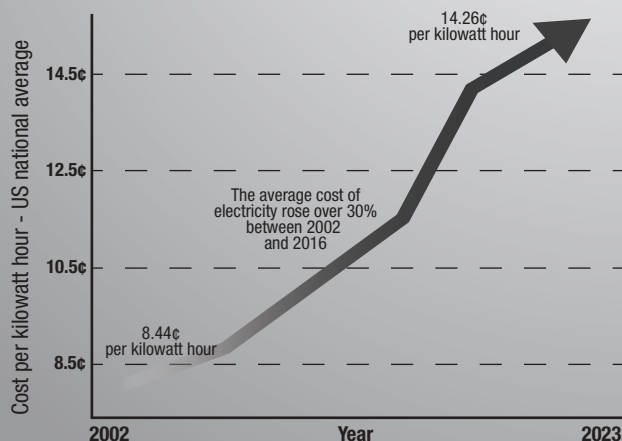

By The Numbers

What is the difference between FLEX GOLD™ Series LEDs and standard halogen lamps?

“Widespread use of LED lighting has the greatest potential impact on energy savings in the United States.”
- LED Section on Energy Savings
U.S. Department of Energy, Energy.gov

Lamp Wattage:	35 W Halogen	5 Watt FLEX GOLD™ LED
Lifespan of Lamp:	4,000 hrs.	40,000 hrs.
Annual Electrical Cost:	$19.32 per year	$2.76 per year
Lifespan when used for 8 hours a day, 7 days a week	1 year 4 months 13 days	13 years 8 months 11 days
Cost of replacements each year:	$2.92	$0.00
Total annual cost:	$22.24 per year	$ 2.76 per year
Total cost (after 13 years 8 months, 11 days)	$308	$62

Total savings /w LED fixture (ROI): $308 - $62 = $246 Total Savings

Rising Cost Of Electricity