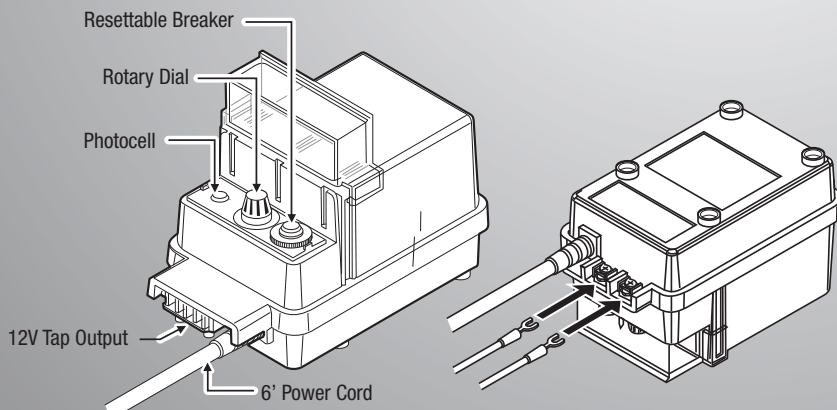

Warranty

1 year limited warranty against manufacturer's defects.

Dimensions

Height: 7.28" (184.912 mm)

Width: 5.51" (139.954 mm)

Depth: 3.94" (100.076 mm)

Standard Finish

BK - Black