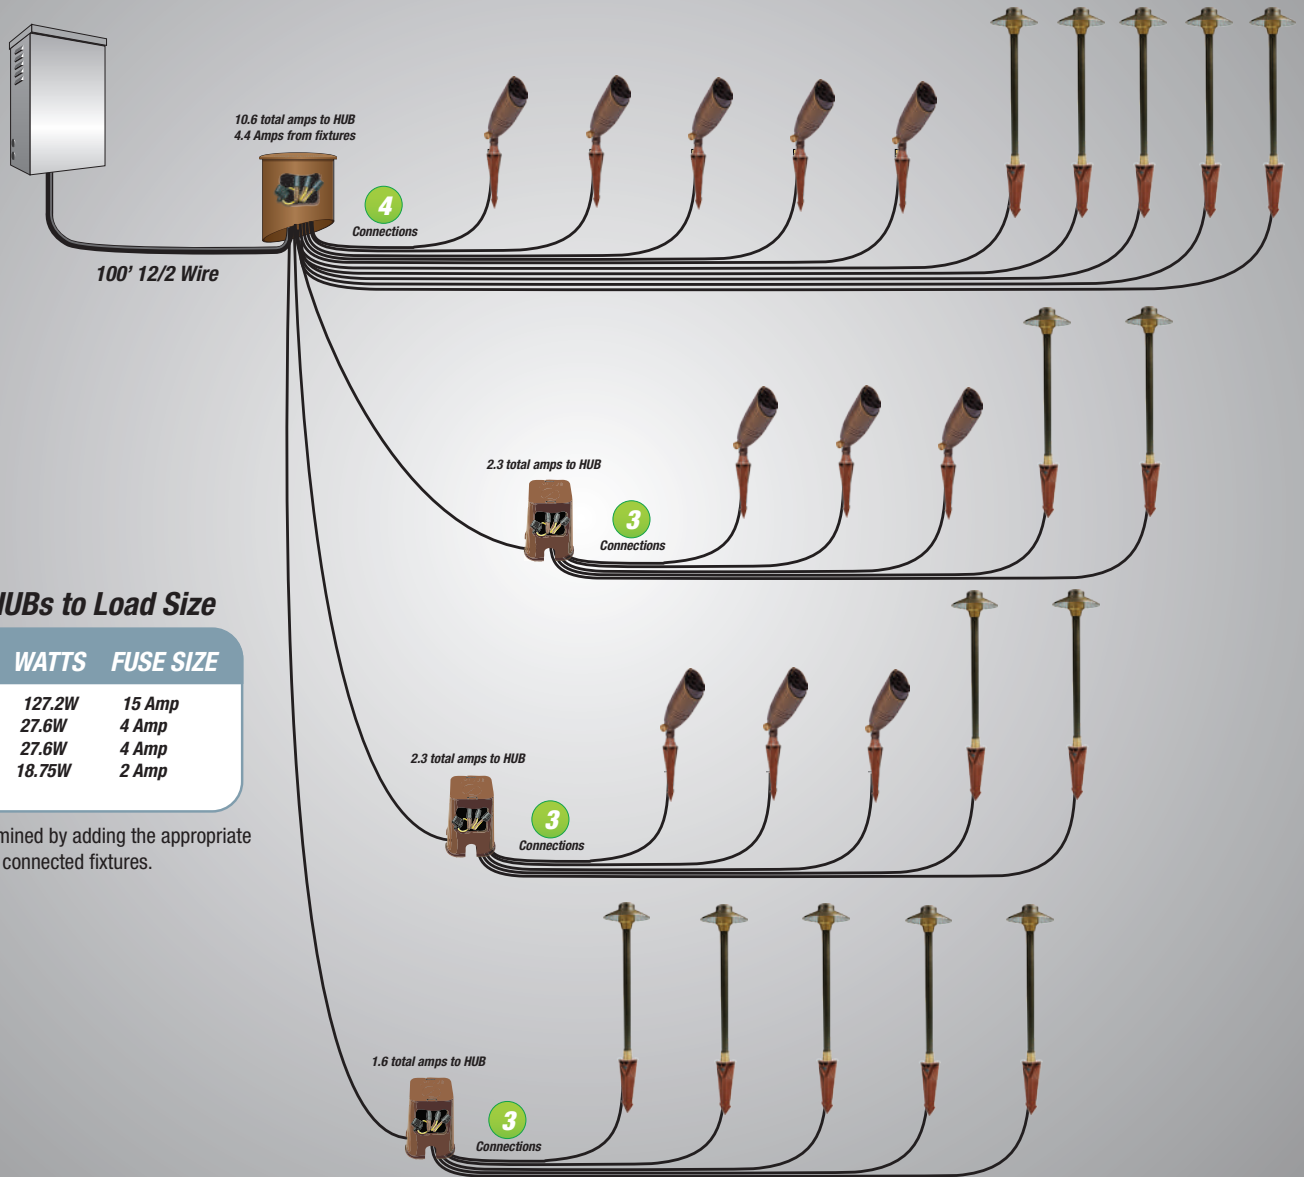

10 CONNECTIONS + NOT FUSED + MORE TIME = PRONE TO FAILURE

The Daisy Chain Method Disadvantages

- Difficult to troubleshoot
- Short wire lead does not allow for final adjustment of lighting portrait
- Does not equalize voltage to all lamps on the run

10 CONNECTIONS + NOT FUSED + MORE TIME = PRONE TO FAILURE

The Loop Method Disadvantages

- Difficult to troubleshoot
- Short wire lead does not allow for final adjustment of lighting portrait
- Does not equalize voltage to all lamps on the run
- You **MUST** match the polarity or you can cause bodily harm or damage to the circuit
- Wastes a lot of wire completing the loop

Take It To The Next Level!
The Intelli-HUB Method
Advantages

- 18/2 - 25' wire lead on each fixture
- Secondary fuse for protection included at the HUB
- Only need to check voltage at the hub vs. every fixture
- One point of connection per home run
- Connections protected in direct burial enclosure
- Equal voltage to every lamp

25 Fixture System Example

Most Unique Lighting Systems® fixtures come standard with a 25' wire lead.

YES! **13 CONNECTIONS** **EASY TROUBLE SHOOTING** **SAVES TIME** **FUSED TO LOAD**

Fuse HUBs to Load Size