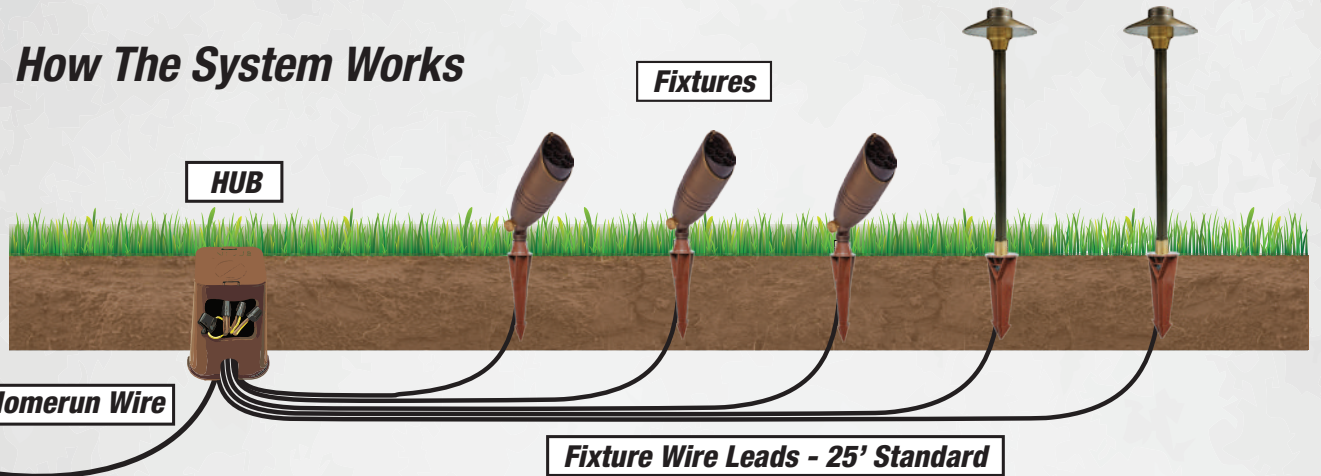

How The System Works

1

From Transformer

From Fixtures

Feed homerun and fixture wires through HUB.

2

Ribbed Wires

Connect all ribbed fixture wires to the ribbed homerun wire. Insert all wire joins into provided grease cap.

3

with writing

Connect homerun wire with writing to one side of fuse link (except for FHUB).

4

with writing

with writing

with writing

Connect fixture wires with writing to other side of fuse link. Select and install proper fuse to match fixture load.

5

Insert all wire joins into provided grease cap. Thread on cap.

6

UNIQUE LIGHTING

1/10

Push wires into HUB body. Install lid. Use paint pen to label hub and transformer number.

The HUB Wiring System is the ultimate In-Line fuse protected wiring system. Allowing you to size the fuse according to load or wire size, thus making troubleshooting accessible, convenient and fast. You wouldn't purchase a home or an automobile without fuse protection... an outdoor lighting system warrants the same respect!