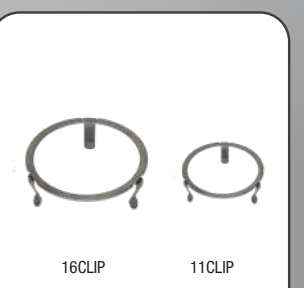

16CLIP

11CLIP

MR16 & MR11 Lens Retainer Clips