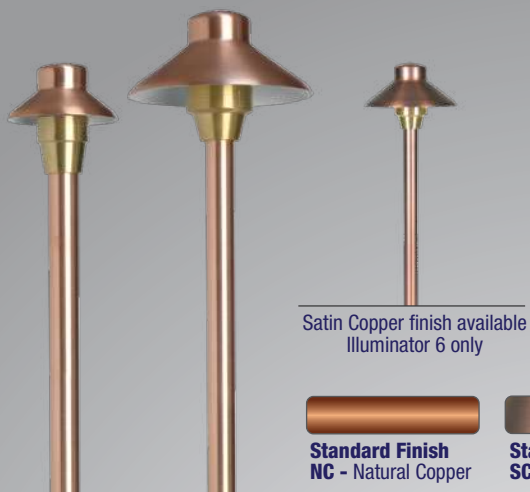

Illuminator™ • Area Light • Knights Series

Pre-Lamped Fixtures

- I4-12-L1 (Illuminator 4, 12V, LED, 1W, 3000K)
- I4-12-L2 (Illuminator 4, 12V, LED, 2W, 3000K)
- I4-12-L27 (Illuminator 4, 12V, LED, 2W, 2700K)
- I6-12-L1 (Illuminator 6, 12V, LED, 1W, 3000K)
- I6-12-L2 (Illuminator 6, 12V, LED, 2W, 3000K)
- I6-12-L27 (Illuminator 6, 12V, LED, 2W, 2700K)
- I6-12-L1SC (Illuminator 6, 12V, LED, 1W, 3000K)
- I6-12-L27SC (Illuminator 6, 12V, LED, 2W, 2700K)
- I6-12-L2SC (Illuminator 6, 12V, LED, 2W, 3000K)

Non-Lamped Fixtures

- I4-NL (Illuminator 4, no lamp)
- I4-NL-0 (Illuminator 4, no lamp, 3' wire lead)
- I4-NL-50 (Illuminator 4, no lamp, 50' wire lead)
- I6-NL (Illuminator 6, no lamp)
- I6-NL-0 (Illuminator 6, no lamp, 3' wire lead)
- I6-NL-50 (Illuminator 6, no lamp, 50' wire lead)
- I6-NL-OSC (Illuminator 6, no lamp, 3' wire lead)
- I6-NL-50SC (Illuminator 6, no lamp, 50' wire lead)
- I6-NLSC (Illuminator 6, no lamp)

Specifications & Features

- Solid copper construction
- High temperature, double o-ring retention collar provides weather-tight seal
- Specification grade, beryllium copper socket
- Premium grade direct burial cable
- AMC - Anti-Moisture Connections
- Frosted removable borosilicate glass lens
- T3 2W max. LED lamp / 20W max. halogen
- Large Stabilizer mounting stake
- 25' wire lead
- Natural copper finish standard
- Limited 15 year warranty

Dimensions

Height: I4= (Std.) 20.5" Overall height
I412= 14.5" Overall height (368.3 mm)
I424= 26.5" Overall height (673.1 mm)
I436= 38.5" Overall height (977.9 mm)
I448= 50.5" Overall height (1282.7 mm)
Diameter: 4" (101.6 mm)

Dimensions

Height: I6= (Std.) 21" Overall height
I612= 15" Overall height (381 mm)
I624= 27" Overall height (685.8 mm)
I636= 39" Overall height (990.6 mm)
I648= 51" Overall height (1295.4 mm)
Diameter: 6" (152.4 mm)

Ideal Uses

Area lighting
Pathway lighting