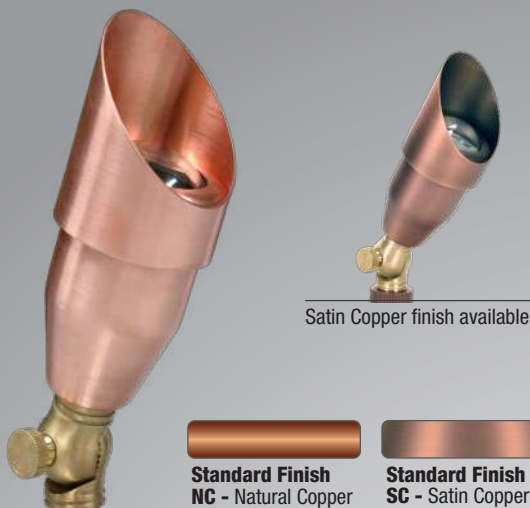

Guardian™ • Up Light • Knights Series

Satin Copper finish available

**Standard Finish
NC - Natural Copper**

**Standard Finish
SC - Satin Copper**

Pre-Lamped Fixtures

- GUAR-12-L327 (Guardian, 12V, LED, 3W, 2700K)
- GUAR-12-L427 (Guardian, 12V, LED, 4W, 2700K)
- GUAR-12-L430 (Guardian, 12V, LED, 4W, 3000K)
- GUAR-12-L527 (Guardian, 12V, LED, 5W, 2700K)
- GUAR-12-L530 (Guardian, 12V, LED, 5W, 3000K)
- GUAR-12-L827 (Guardian, 12V, LED, 8W, 2700K)
- GUAR-12-L830 (Guardian, 12V, LED, 8W, 3000K)
- GUAR-12-L327SC (Guardian, satin copper, 12V, LED, 3W, 2700K)
- GUAR-12-L427SC (Guardian, satin copper, 12V, LED, 4W, 2700K)
- GUAR-12-L430SC (Guardian, satin copper, 12V, LED, 4W, 3000K)
- GUAR-12-L527SC (Guardian, satin copper, 12V, LED, 5W, 2700K)
- GUAR-12-L530SC (Guardian, satin copper, 12V, LED, 5W, 3000K)
- GUAR-12-L827SC (Guardian, satin copper, 12V, LED, 8W, 2700K)
- GUAR-12-L830SC (Guardian, satin copper, 12V, LED, 8W, 3000K)

Non-Lamped Fixtures

- GUAR-NL (Guardian, no lamp)
- GUAR-NL-0 (Guardian, no lamp, 3' wire lead)
- GUAR-NL-50 (Guardian, no lamp, 50' wire lead)
- GUAR-NL-0SC (Guardian, satin copper, no lamp, 3' wire lead)
- GUAR-NL-50SC (Guardian, satin copper, no lamp, 50' wire lead)
- GUAR-NLSC (Guardian, satin copper, no lamp)

UL 2108:2004 R12.07
CSA C22.2.9.0-96 (R2006)

Specifications & Features

- Solid copper construction
- Machined brass thumb screw
- High temperature LED FLEX-FIT™ lamp retainer
- Specification grade, beryllium copper socket
- Premium grade direct burial cable
- AMC - Anti-Moisture Connections
- MR16 8W max. LED lamp / 50W max. halogen
- Large Gravity mounting stake included
- 25' wire lead
- Natural copper finish standard
- Limited 15 year warranty

Dimensions

Height: 8.75" (222.25 mm)
Diameter: 2.5" (63.5 mm)

Ideal Uses

- Up lighting
- Graze lighting
- Tall structures