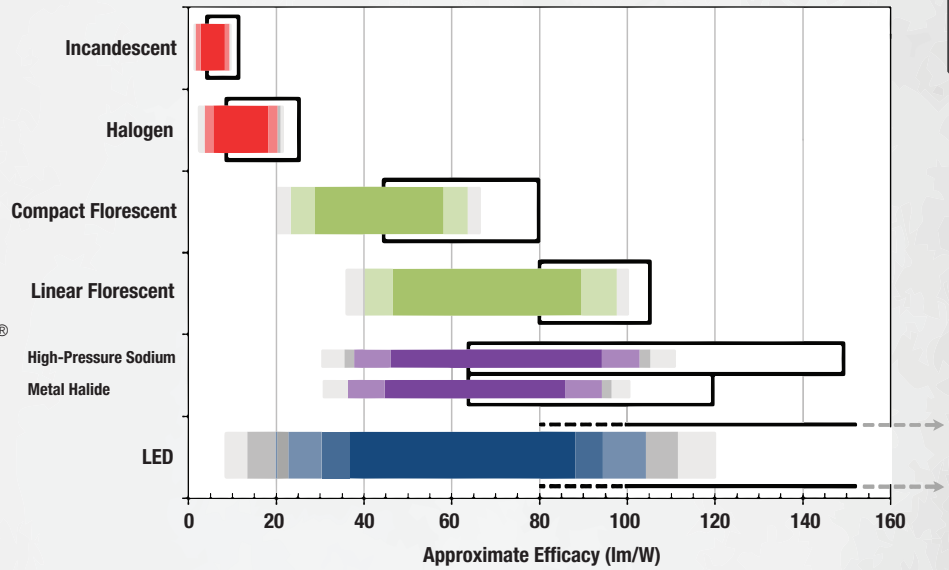

Longer Life Lamps

Most LED lamps will last up to 10 times longer than standard halogen lamps. With an average lifespan of 40,000+ hours, converting to LEDs will not only increase energy savings, it will significantly reduce material and labor costs by not having to continuously replace frequently burned out halogen bulbs. Retrofit your existing job and create instant energy savings. FLEX GOLD™ Series LEDs are up to 85% more efficient than halogen, resulting in considerable energy savings over the lifespan of the lamp.

Efficacy Versus Energy Use

Efficacy is related to energy efficiency, but it cannot be used to establish energy use. Energy use is the power draw over time, and is typically reported in units of kilowatt-hours (kWh). A less efficacious product may in fact use less energy if it is operated for fewer hours. Control systems such as Unique Lighting Systems' SMRT Logic® system can be an important tool for realizing energy savings over time.