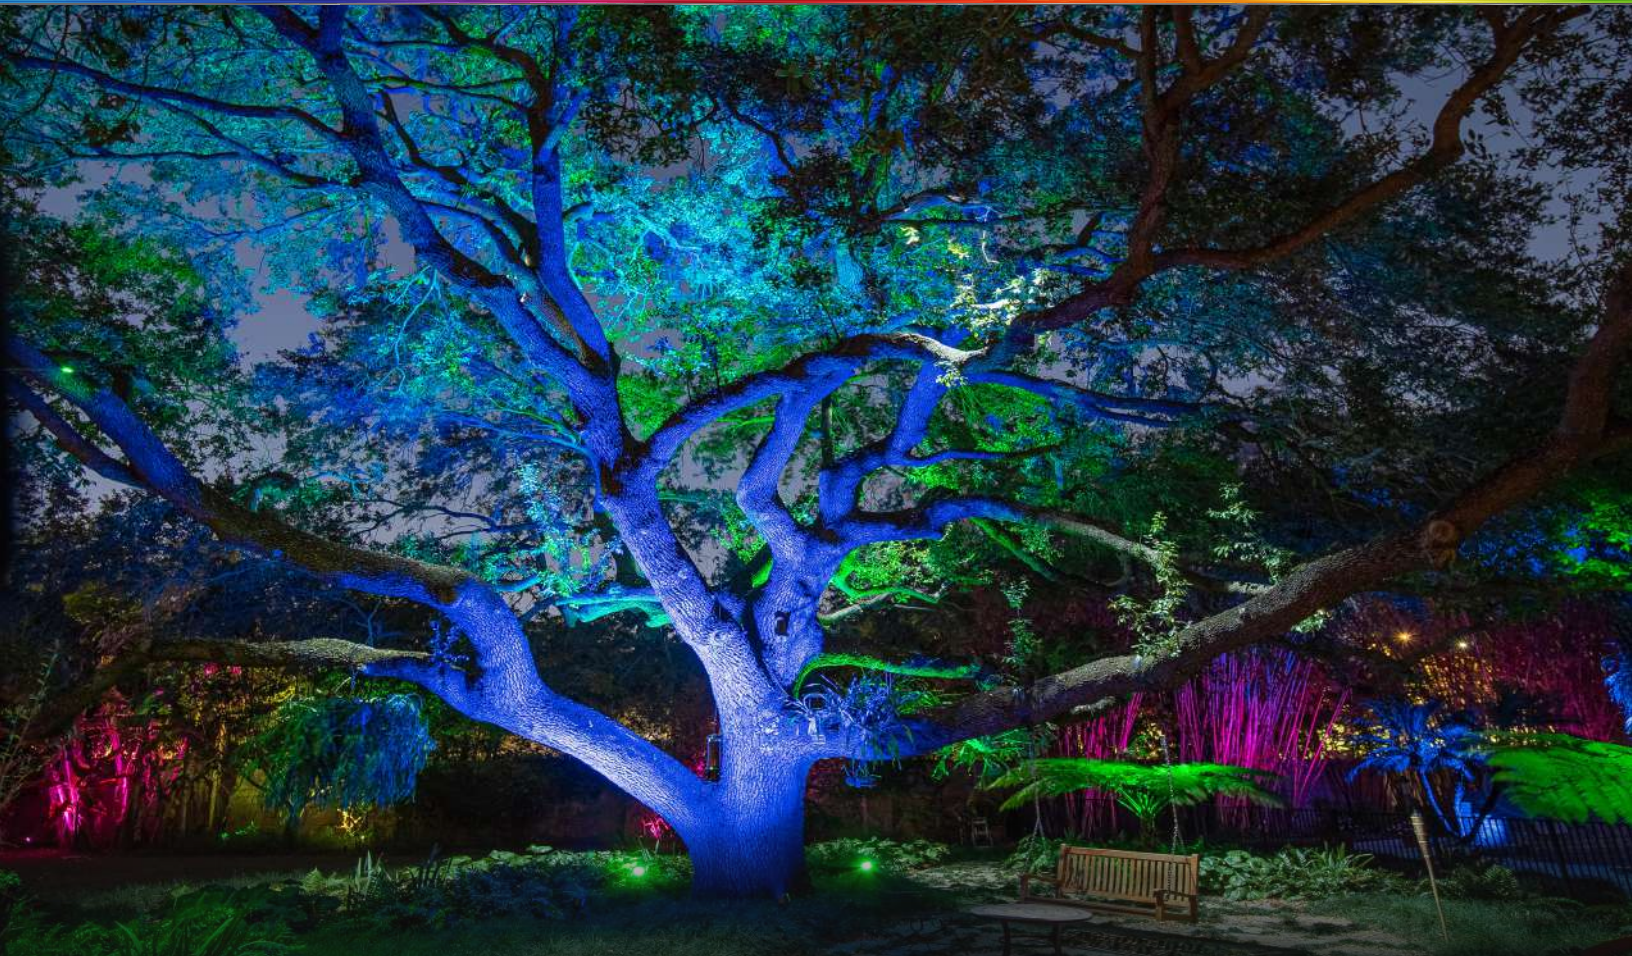

Dimensions

Height: 24.2" (614.68 mm)
Diameter: 9.0" (228.6 mm)

Ideal Uses

Area lighting
Pathway lighting

SMRTscape Compatible, app controlled

- Use the SMRTscape app to create custom lighting themes for holidays, celebrations, special occasions, or mood setting
- Use your mobile device to control and highlight specific areas of a property or landscape
- Automatically return to everyday lighting themes