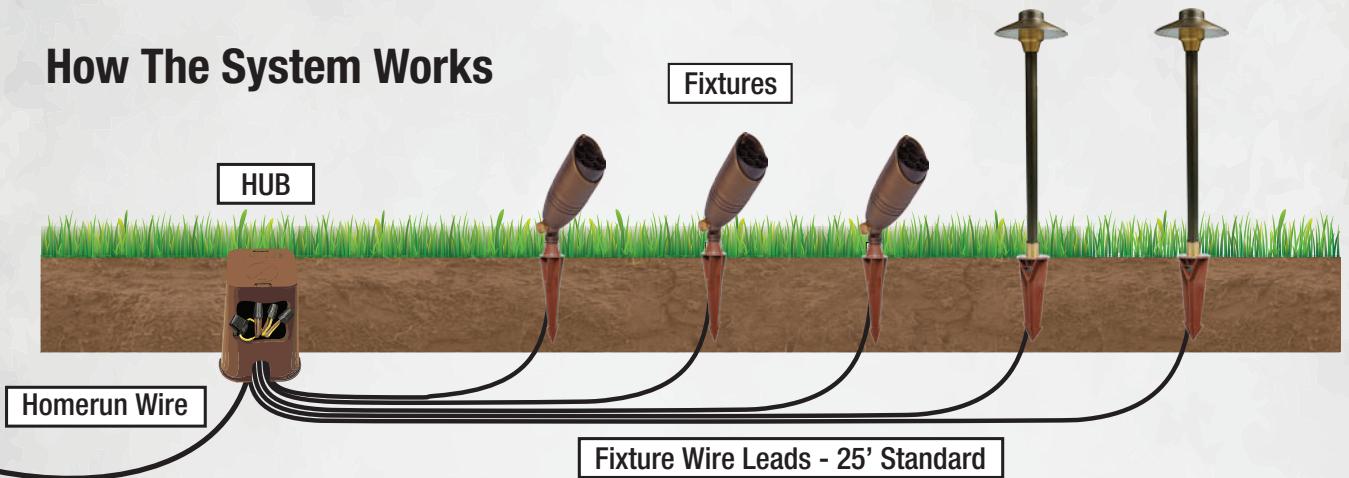

How The System Works

1

From Transformer

From Fixtures

Feed homerun and fixture wires through HUB.

2

Ribbed Wires

Connect all ribbed fixture wires to the ribbed homerun wire. Insert all wire joins into provided grease cap.

3

with writing

Connect homerun wire with writing to one side of fuse link (except for FHUB).

4

with writing

with writing

with writing

with writing

Connect fixture wires with writing to other side of fuse link. Select and install proper fuse to match fixture load.

5

Insert all wire joins into provided grease cap. Thread on cap.

6

UNIQUE LIGHTING

1/10

Push wires into HUB body. Install lid. Use paint pen to label hub and transformer number.

The HUB Wiring System is the ultimate In-Line fuse protected wiring system. Allowing you to size the fuse according to load or wire size, thus making troubleshooting accessible, convenient and fast. You wouldn't purchase a home or an automobile without fuse protection... an outdoor lighting system warrants the same respect!