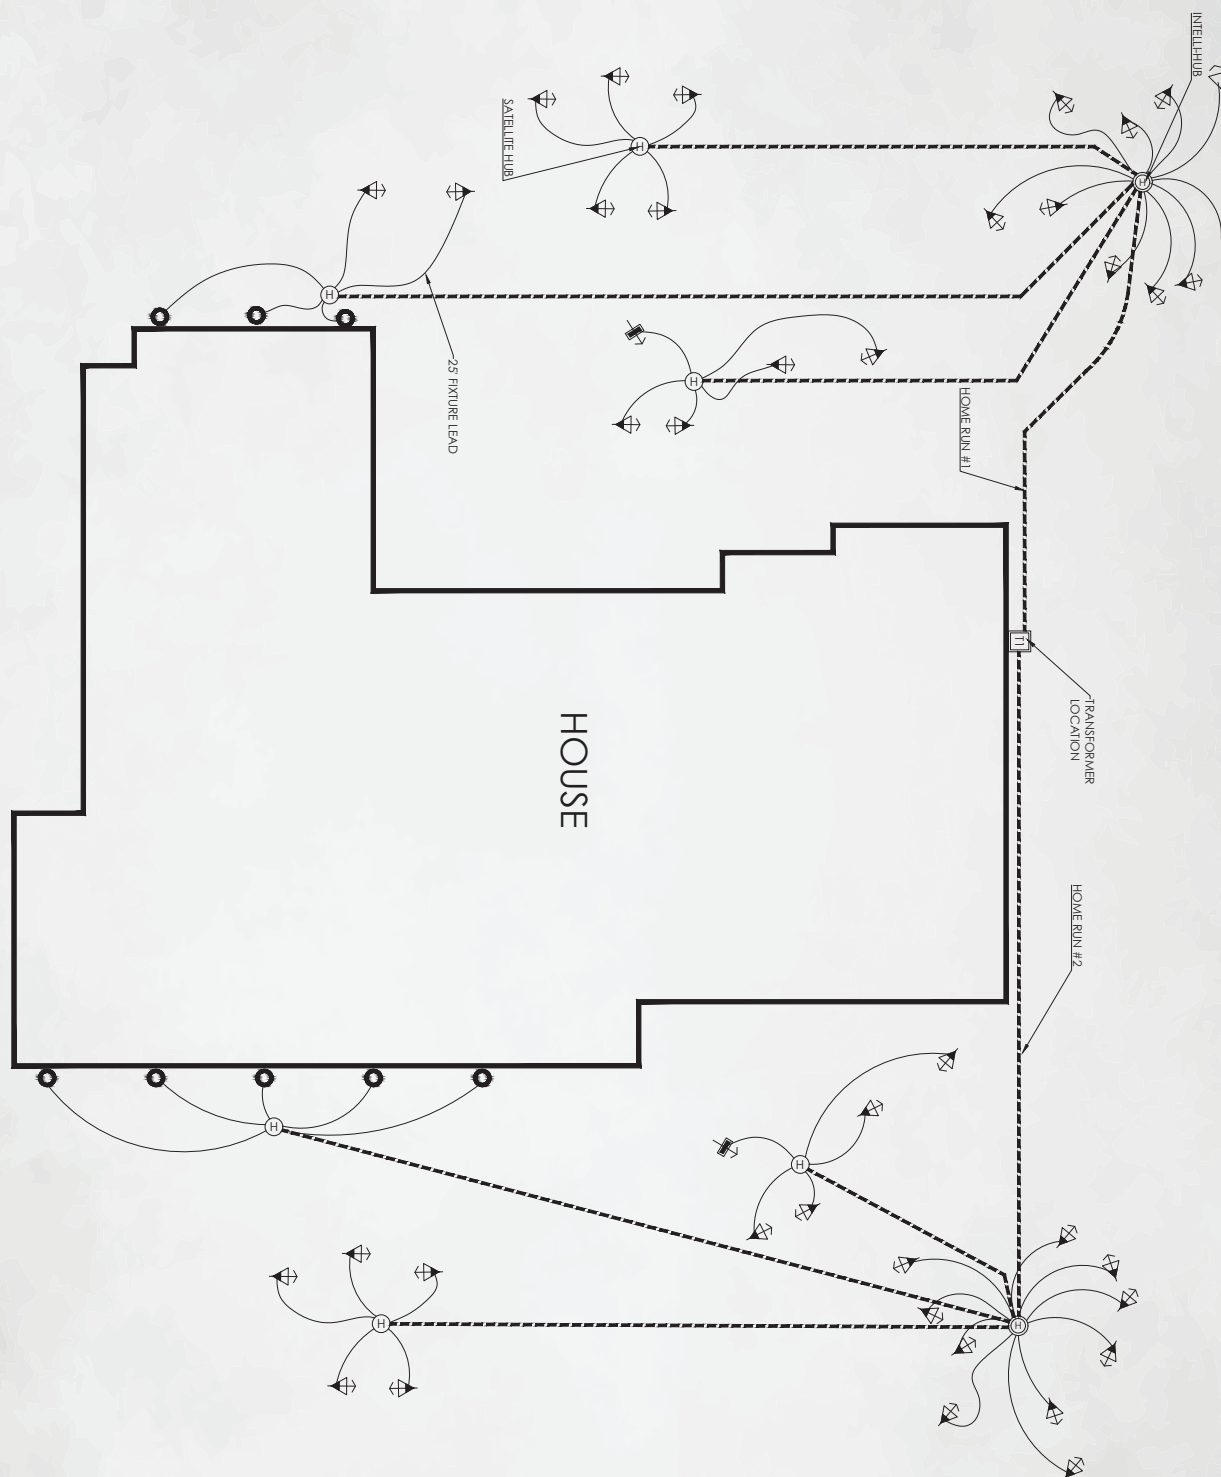

Intelli-HUB Wiring Method Design

Shown here is an actual Intelli-HUB wiring design. As you can see, the Intelli-HUB wiring method not only reduces the number of connections in the field, it is the safest way to install low voltage lighting. By fusing HUBs in the field, total system failures are greatly reduced. Allowing you to enjoy your system for years without worry of a short or a redesign years down the road. A few advantages of the HUB wiring method:

- Utilizing the same home run, you can branch off from the larger Intelli-HUB to secondary HUBs known as a Satellite HUBs
- All HUB/fixture connections are fused to the load for safety
- All connections are in easy to find locations
  - Fused for *SAFETY*
  - Easy to check voltage
  - Easily trouble shoot