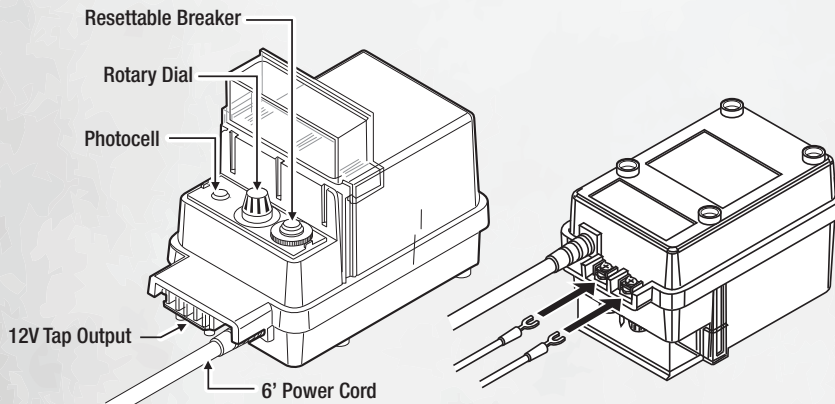

Warranty

1 year limited warranty against manufacturer's defects.

Dimensions

Height: 7.28" (184.912 mm)

Width: 5.51" (139.954 mm)

Depth: 3.94" (100.076 mm)

Standard Finish

BK - Black