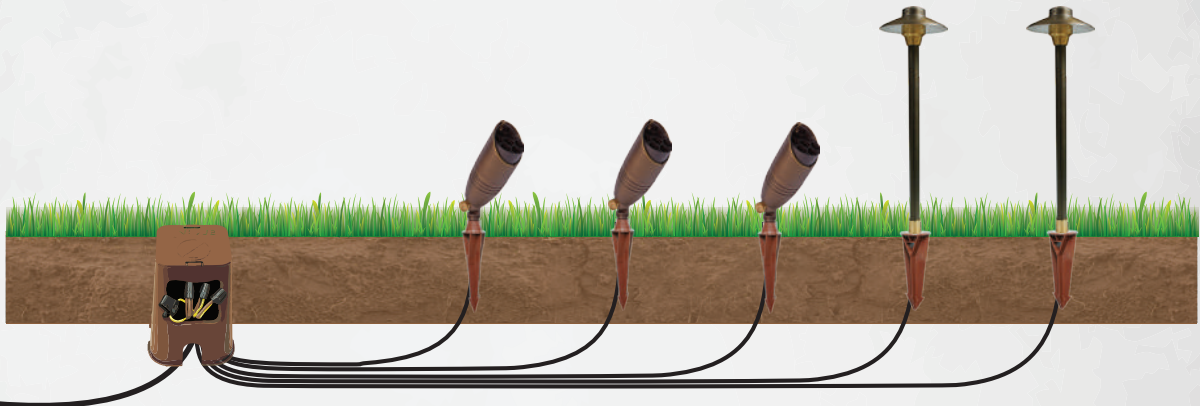

See The Difference!
Advantages

- Secondary fuse for protection included at the HUB
- Only need to check voltage at the hub vs. every fixture
- One point of connection per home run
- Connections protected in direct burial enclosure
- Equal voltage to every lamp

5 Fixture Example