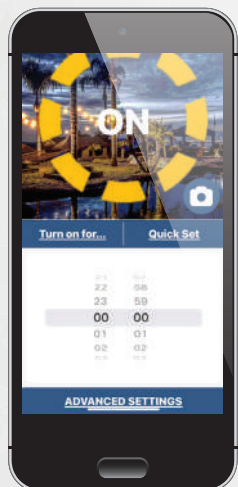

Mobile Device

- FREE iOS®* or Android™* App (App Store and Google Play™)
- Control multiple lighting systems from more than one device
- Compatible with existing SMRT Logic® installations
- Use for lighting, ponds, fountains & more...
- Robust, reliable and upgradable

For non-cloud based installations please refer to price list for programming module (LPRO) and handheld remote (LRMT).

Example Scene Set-Up

SCENE	DESCRIPTION	QTY OF LPCU-As	TIME ON	TIME OFF	TIME ON	TIME OFF	DAYS OF WEEK
1	Front Yard	2	Dusk	11:00 PM	5:00 AM	Dawn	MTWTFSS
2	Main Front Fountain	1	8:00 AM	10:00 PM			FSS
3	Driveway / Path Lighting	2	Dusk	Dawn			MTWTFSS

*iOS is a registered trademark of Cisco in the U.S. and other countries. iTunes is a registered trademark of Apple, Inc. Android and Google Play are trademark of Google, Inc. App Store is a service mark of Apple, Inc., registered in the U.S. and other countries.