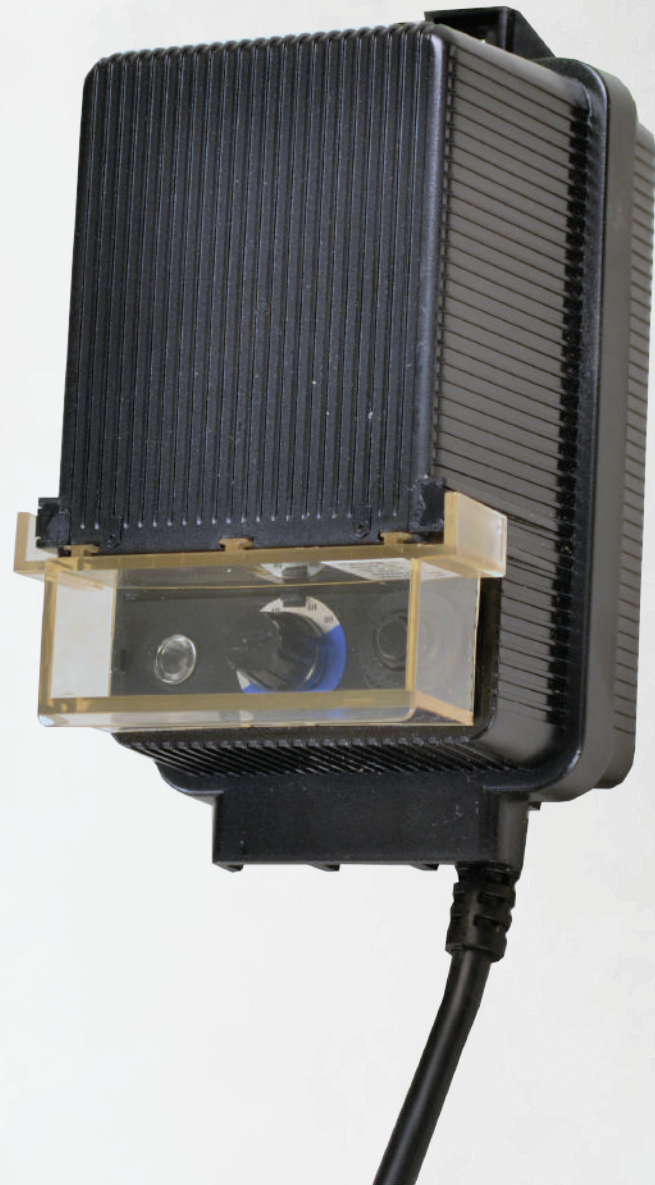

Warranty

1 year limited warranty against manufacturer's defects.

Dimensions

Height: 7.28" (184.912 mm)

Width: 5.51" (139.954 mm)

Depth: 3.94" (100.076 mm)

Standard Finish

BK - Black