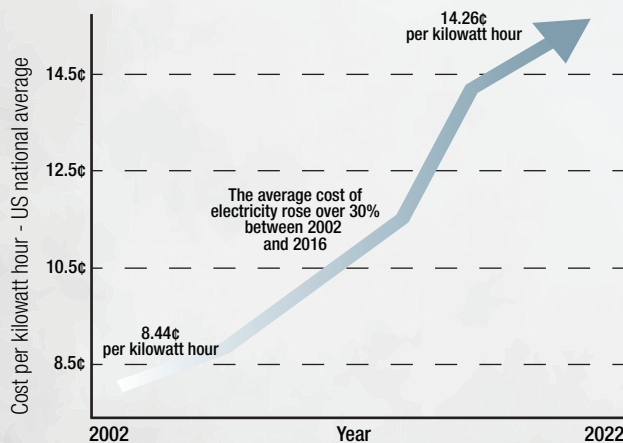

By The Numbers

What is the difference between FLEX GOLD™ Series LEDs and standard halogen lamps?

"Widespread use of LED lighting has the greatest potential impact on energy savings in the United States." - LED Section on Energy Savings U.S. Department of Energy, Energy.gov			
	Lamp Wattage:	35 W Halogen	5 Watt FLEX GOLD™ LED
Lifespan of Lamp:	4,000 hrs.	40,000 hrs.	
Annual Electrical Cost:	$19.32 per year	$2.76 per year	
Lifespan when used for 8 hours a day, 7 days a week	1 year 4 months 13 days	13 years 8 months 11 days	
Cost of replacements each year:	$2.92	$0.00	
Total annual cost:	$22.24 per year	$ 2.76 per year	
Total cost (after 13 years 8 months, 11 days)	$308	$62	
Total savings /w LED fixture (ROI): $308 - $62 = $246 Total Savings			

Rising Cost Of Electricity

Data obtained from U.S. Department of Energy, Energy.gov