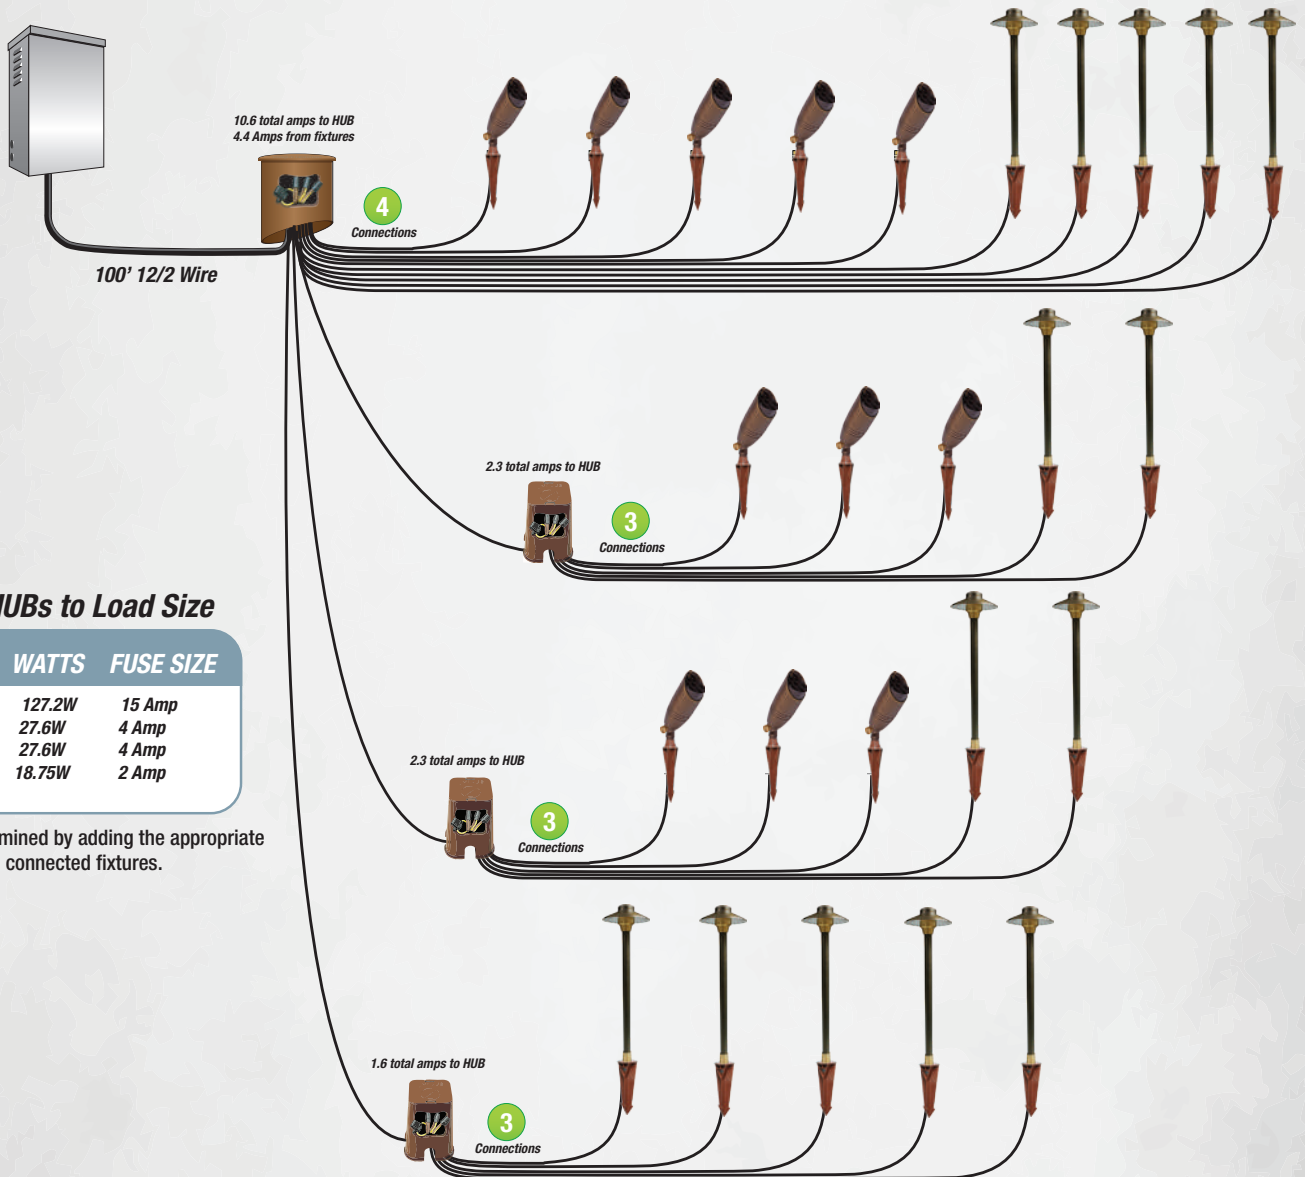

Take It To The Next Level!
The Intelli-HUB Method
Advantages

- 18/2 - 25' wire lead on each fixture
- Secondary fuse for protection included at the HUB
- Only need to check voltage at the hub vs. every fixture
- One point of connection per home run
- Connections protected in direct burial enclosure
- Equal voltage to every lamp

25 Fixture System Example

Most Unique Lighting Systems® fixtures come standard with a 25' wire lead.

Fuse HUBs to Load Size

HUB	WATTS	FUSE SIZE
Intelli-HUB	127.2W	15 Amp
SAT HUB 1	27.6W	4 Amp
SAT HUB 2	27.6W	4 Amp
SAT HUB 3	18.75W	2 Amp

Load is determined by adding the appropriate draw from all connected fixtures.

The "T" Method

The Daisy Chain Method

The Loop Method

HUBS