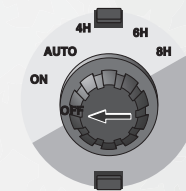

Warranty

1 year limited warranty against manufacturer's defects.

Dimensions

Height: 7.28" (184.912 mm)

Width: 5.51" (139.954 mm)

Depth: 3.94" (100.076 mm)

Standard Finish

BK - Black