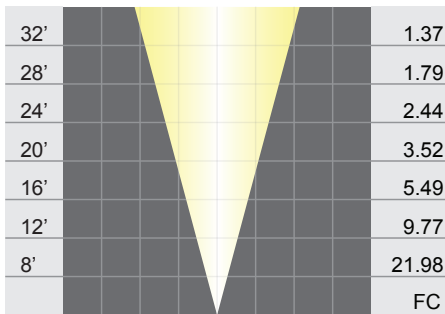

PAR36 LED: LED-5W-CPFL27K

Wattage: 5W

Beam Spread: 32°

PAR36 LED: LED-5W-CPFL30K

Wattage: 5W

Beam Spread: 32°

PAR36 LED: LED-7W-CPFL27K

Wattage: 7W

Beam Spread: 32°

PAR36 LED: LED-7W-CPFL30K

Wattage: 7W

Beam Spread: 32°

PAR36 LED: LED-13W-CPFL27K

Wattage: 13W

Beam Spread: 32°

PAR36 LED: LED-13W-CPFL30K

Wattage: 13W

Beam Spread: 32°