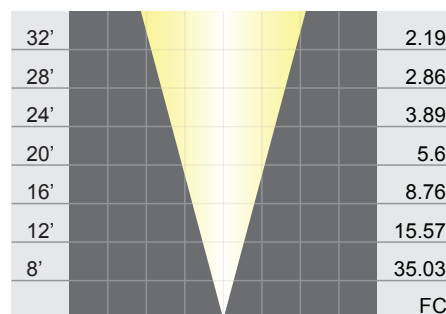

PAR36 LED: LED-5W-CPFL27K

Wattage: 5W

Beam Spread: 32°

PAR36 LED: LED-5W-CPFL30K

Wattage: 5W

Beam Spread: 32°

PAR36 LED: LED-7W-CPFL27K

Wattage: 7W

Beam Spread: 32°

PAR36 LED: LED-7W-CPFL30K

Wattage: 7W

Beam Spread: 32°

PAR36 LED: LED-13W-CPFL27K

Wattage: 13W

Beam Spread: 32°

PAR36 LED: LED-13W-CPFL30K

Wattage: 13W

Beam Spread: 32°