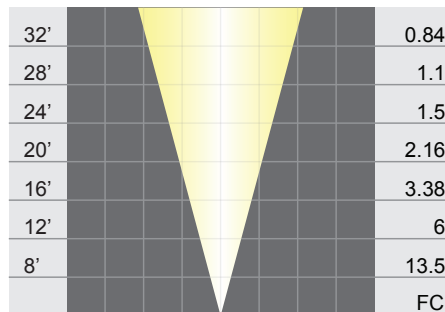

PAR36 LED: LED-5W-CPFL27K

Wattage: 5W

Beam Spread: 32°

PAR36 LED: LED-5W-CPFL30K

Wattage: 5W

Beam Spread: 32°

PAR36 LED: LED-7W-CPFL27K

Wattage: 7W

Beam Spread: 32°

PAR36 LED: LED-7W-CPFL30K

Wattage: 7W

Beam Spread: 32°

PAR36 LED: LED-13W-CPFL27K

Wattage: 13W

Beam Spread: 32°

PAR36 LED: LED-13W-CPFL30K

Wattage: 13W

Beam Spread: 32°