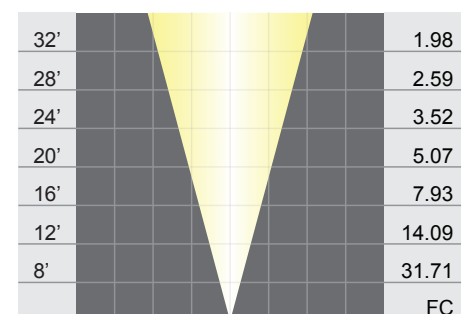

PAR36 LED: LED-5W-CPFL27K

Wattage: 5W

Beam Spread: 32°

PAR36 LED: LED-5W-CPFL30K

Wattage: 5W

Beam Spread: 32°

PAR36 LED: LED-7W-CPFL27K

Wattage: 7W

Beam Spread: 32°

PAR36 LED: LED-7W-CPFL30K

Wattage: 7W

Beam Spread: 32°

PAR36 LED: LED-13W-CPFL27K

Wattage: 13W

Beam Spread: 32°

PAR36 LED: LED-13W-CPFL30K

Wattage: 13W

Beam Spread: 32°