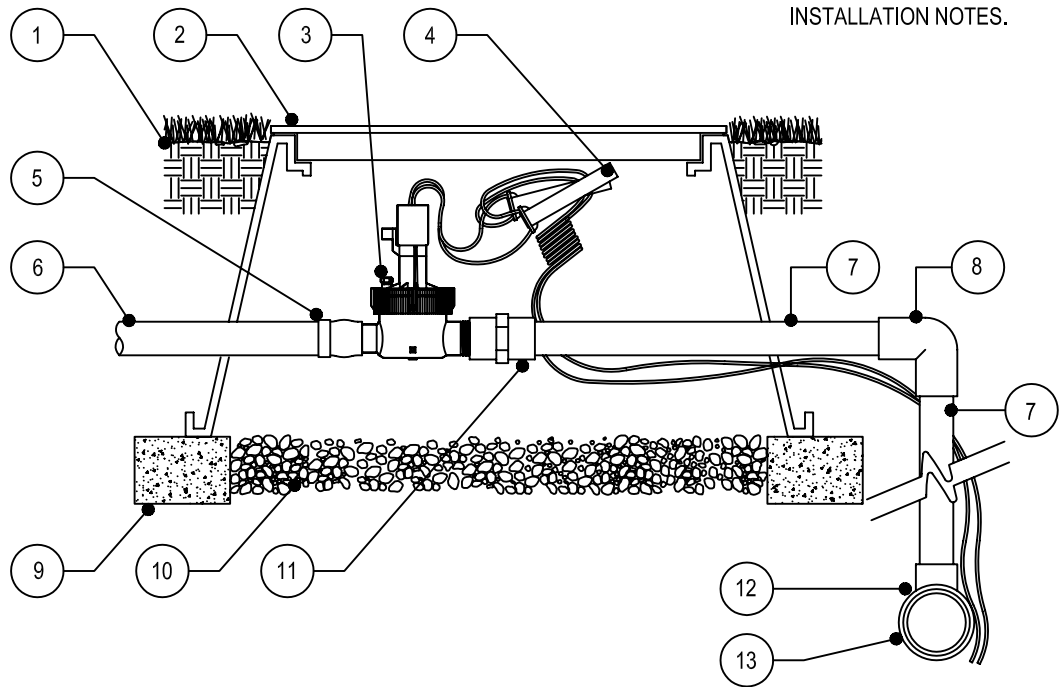

TORO-IRRIGATION DIVISION  
 5825 JASMINE STREET  
 RIVERSIDE, CA 92504  
 TOLL FREE: 1-800-664-4740  
 PHONE: (951) 785-3152  
 FAX: (951) 359-1870  
 www.toro.com

**LEGEND**

1. FINISHED GRADE
2. VALVE BOX & COVER
3. TORO MxB REMOTE CONTROL VALVE WITHOUT FLOW CONTROL AND WITH WIRED SOLENOID MODEL NO. EZF-05-04
4. CONTROL WIRES WITH 12" MIN. SERVICE COIL AND WATERPROOF WIRE SPLICE CONNECTORS
5. STAINLESS-STEEL CLAMP
6. POLY LATERAL LINE SEE SPECS. FOR DEPTH
7. PVC MAIN LINE LENGTH AS REQUIRED
8. PVC ELBOW
9. CONTINUOUS BRICK SUPPORTS
10. GRAVEL (1 CU. FT.)
11. PVC FEMALE ADAPTER
12. PVC TEE OR ELBOW (TYP.)
13. PVC MAIN LINE (TYP.) SEE SPECS. FOR DEPTH

NOTES:  
 SEE PLANS, LEGEND  
 AND SPECIFICATIONS  
 FOR ADDITIONAL  
 INSTALLATION NOTES.

**SECTION/ELEVATION**  
 NOT TO SCALE

**NOTES:**

1. INSTALLATION TO BE COMPLETED IN ACCORDANCE WITH MANUFACTURERS SPECIFICATIONS.
2. DO NOT SCALE DRAWINGS.
3. CONTRACTORS NOTE: FOR PRODUCT AND COMPANY INFORMATION VISIT [www.CADdetails.com/info](http://www.CADdetails.com/info) REFERENCE NUMBER 065-165g.

**EZ-FLO® PLUS SERIES**

1" PLASTIC VALVE (MxB, WIRED SOLENOID) - WITHOUT FLOW CONTROL