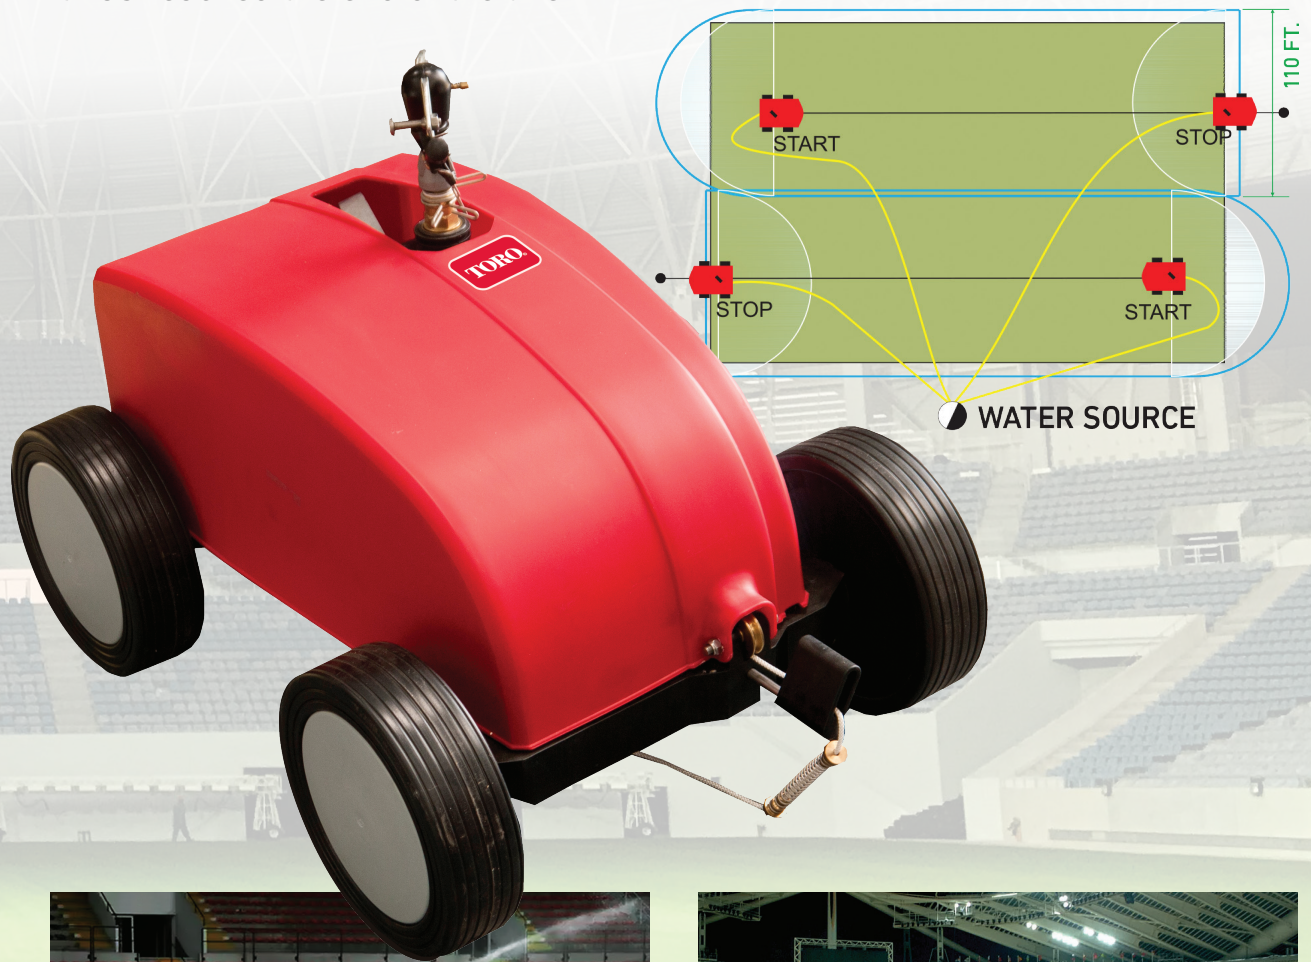

DUCTILE IRON & PVC SWING JOINTS

Swing joints provide the flexibility to align the sprinkler to a level position and help ensure the optimum flow of water to the sprinkler through minimizing friction loss.

T-P2 Series Sprinklers

The lightweight and versatile T-P2 Series Sprinklers are capable of achieving radii of up to 226 feet, making them well suited for a wide range of applications, including the cooling and washdown of synthetic turf, maintenance of equine facilities and racetracks, and dust suppression. The sprinkler's integrated handle provides portability where permanent installations are not necessary, and the adjustable rotation speed presents ultimate flexibility. The fully-enclosed, low maintenance piston drive keeps the T-P2 sprinkler operating across a wide range of operating pressures and conditions.

T-P2 Series Sprinklers

Toro RollcarT™

The Toro RollcarT offers a cost-effective, easy-to-setup solution for irrigating sports fields, golf course roughs, and other large, open turf areas where no underground irrigation system is installed. The RollcarT is hydraulically-powered and travels the length of the field while applying consistent irrigation through the integrated long radius impact sprinkler. The RollcarT travels along its integrated retractable hose reel system, and automatically shuts off the flow of water once it has reached the end of the line.