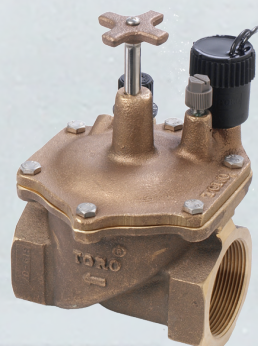

ADD-ONS & ACCESSORIES

- ✓ Turf Guard® Wireless Soil Monitoring System
- ✓ Pro Series™ Soil Sensor
- ✓ TFS Series Flow Sensors
- ✓ Sentinel® Handheld Remote
- ✓ Web-based Precision™ ET
- ✓ On-Site Weather Station

TS120 Series Impact Sprinklers

Valves, Sprays, & Swing Joints

Toro's irrigation product offerings for SF&G settings extend into high-efficiency spray nozzles; pressure-regulated 570Z spray heads; inline low friction loss valves; and high-strength PVC swing joints.

HIGH FLOW VALVES

Low Friction Loss valves help keep sprinklers running at optimal performance.

- ✓ Toro 220 Brass Series and high-strength P220 Series valves are suitable for most any SF&G system configuration.
- ✓ Capable of operating pressures up to 220 psi and flows of up to 300 gpm.
- ✓ 220 and P220 valves feature top-of-bonnet flow control and are EZReg® pressure regulator compatible.

PRECISION™ SERIES NOZZLES & 570Z SPRAY HEADS

570Z pop-up spray bodies feature a zero-flush wiper seal and easy-to-ratchet stem that keep performing through frequent top dressing applications.

- ✓ 570Z pop-up spray bodies are designed to remain level and perform through frequent top dressing applications.
- ✓ Patented Precision™ Spray Nozzles use 1/3 less water while achieving the distance of throw of more conventional nozzles.
- ✓ Precision™ Rotating Nozzles feature multiple rotating streams of water that slowly apply water where wind and runoff are a concern.