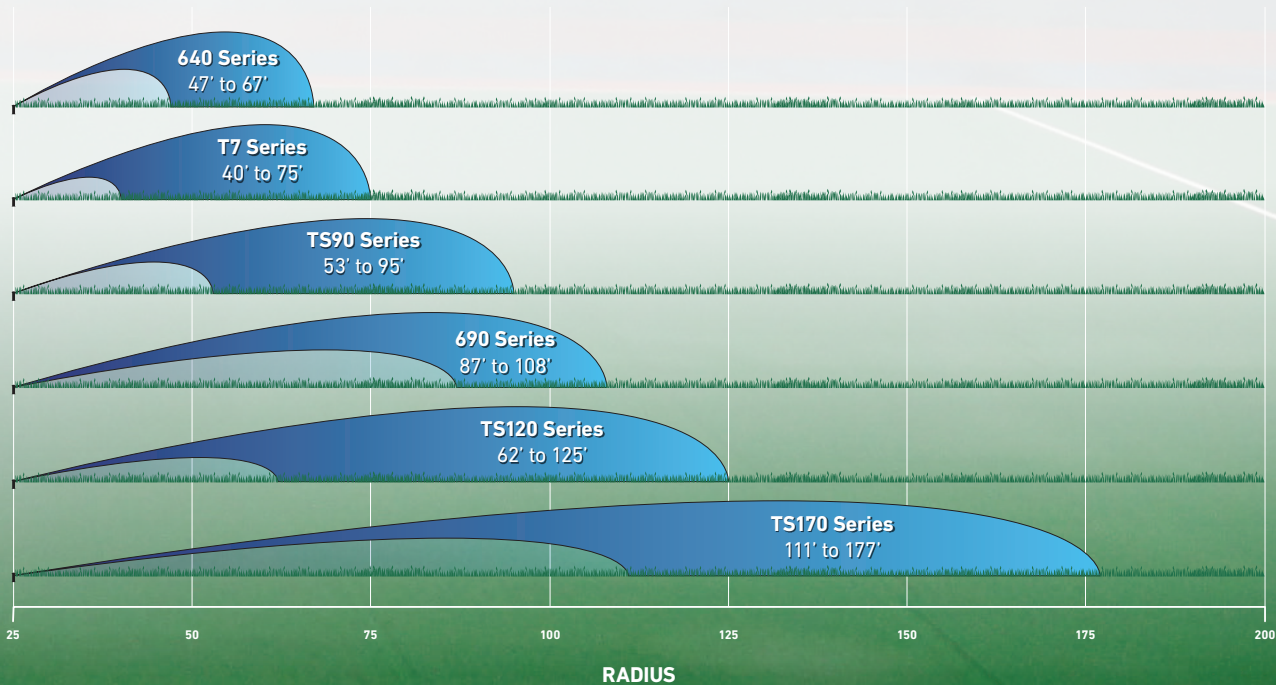

640 SERIES ROTORS

With installs as far back as 30 years, there is little that can keep this rotor from meeting your expectations cycle after cycle, year after year.

DID YOU KNOW? With a radius capability of 177 feet, one TS170 Series sprinkler is capable of covering the entire width of a traditional football field. Only six TS170 sprinklers are needed to cool and wash down an entire field.