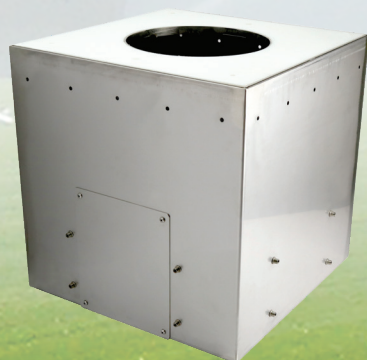

TS120 Series Impact Sprinklers

Valves, Sprays, & Swing Joints

Toro's irrigation product offerings for SF&G settings extend into high-efficiency spray nozzles; pressure-regulated 570Z spray heads; inline low friction loss valves; and high-strength PVC swing joints.

HIGH FLOW VALVES

Low Friction Loss valves help keep sprinklers running at optimal performance.

- ✓ Toro 220 Brass Series and high-strength P220 Series valves are suitable for most any SF&G system configuration.
- ✓ Capable of operating pressures up to 220 psi and flows of up to 300 gpm.
- ✓ 220 and P220 valves feature top-of-bonnet flow control and are EZReg® pressure regulator compatible.

PRECISION™ SERIES NOZZLES & 570Z SPRAY HEADS

570Z pop-up spray bodies feature a zero-flush wiper seal and easy-to-ratchet stem that keep performing through frequent top dressing applications.

- ✓ 570Z pop-up spray bodies are designed to remain level and perform through frequent top dressing applications.
- ✓ Patented Precision™ Spray Nozzles use 1/3 less water while achieving the distance of throw of more conventional nozzles.
- ✓ Precision™ Rotating Nozzles feature multiple rotating streams of water that slowly apply water where wind and runoff are a concern.

STAINLESS STEEL ENCLOSURES

Stainless steel enclosures ensure straightforward and convenient access to sprinklers, valves, and quick couplers. Custom lids for TS170 and TS120 models provide superior sprinkler stability and field aesthetics.