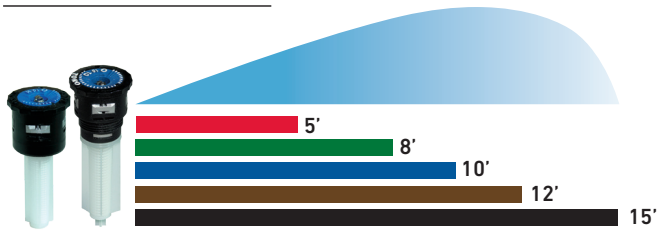

Five Radii Available in Toro (Male) & Female Threads