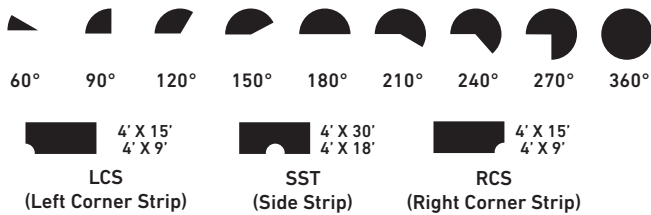

**Five Radii Available in Toro (Male) & Female Threads**

**Nine Arcs, Plus Side and Center Strips Available**