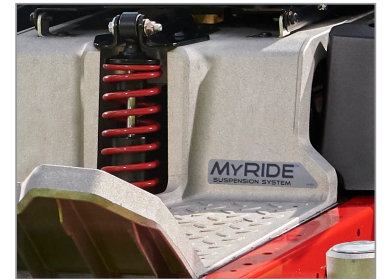

MYRIDE® SUSPENSION SYSTEM
Save yourself from a rough terrain-driven beating with our patented MyRIDE Suspension System. (Model 75851)