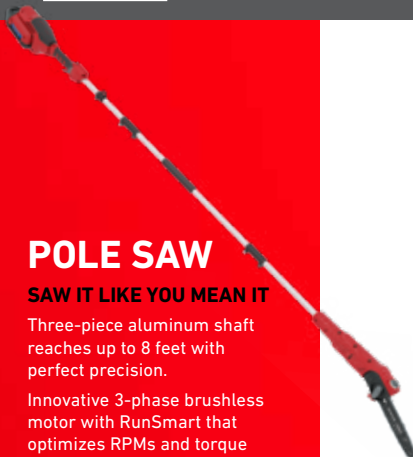

60V

LITHIUM
+ION
BATTERY

YARD TOOLS

POLE SAW

SAW IT LIKE YOU MEAN IT

Three-piece aluminum shaft reaches up to 8 feet with perfect precision.

Innovative 3-phase brushless motor with RunSmart that optimizes RPMs and torque in real time, for peak cutting performance in the toughest conditions.

Pull the trigger and go – the days of yanking a starter cord are gone.

STICK EDGER

8" BLADE PROVIDES CLEAN, PRECISE EDGES

Cast-aluminum motor housing with high-carbon steel blade for maximum durability.

Variable speed trigger, adjustable cutting depth and adjustable guide wheel for precision edging.

Blade guard, debris-blocker and comfort-grip handle keep you clean and comfortable.

	51870 NEW!
BAR LENGTH	10"
CHAIN PITCH/GAUGE	Pitch .375" / Gauge .043"
MOTOR	Brushless DC
RUN TIME**	Up to 80 Cuts of 4" x 4" Timber
CHARGE TIME	100 min
CHAIN TENSIONING	Tooled (Included)
SAW REACH	8 Feet
CHAIN OILER	Automatic
POLE SAW WARRANTY**	3 Year Full
BATTERY WARRANTY**	3 Year Full
INCLUDED BATTERY	2.0 ah, 108 wh
BARE TOOL MODEL	51870T
Battery & charger sold separately	

	51833 NEW!
BLADE LENGTH	8"
BLADE MATERIAL	Heat-Treated, High-Carbon Steel
CUTTING DEPTH	Up to 1" (Adjustable)
HEAD MATERIAL	Cast-Aluminum
SPEED CONTROL	Variable Trigger
COMFORT GRIP	Standard
MOTOR	Brushless DC
EDGER WARRANTY**	3 Year Full
BATTERY WARRANTY**	3 Year Full
INCLUDED BATTERY	2.0 ah, 108 wh
BARE TOOL MODEL	51833T
Battery & charger sold separately	

POWER INVERTER

60V

LITHIUM
+ION
BATTERY

330W CONTINUOUS POWER INVERTER

RELIABLE POWER ANYWHERE YOU NEED IT

A 120V power outlet, USB-A and USB-C port operate electronics, small appliances, lights and more.

USB-C with Power Delivery technology charges devices up to 6 times faster.*

Lightweight and convenient for easy transport when traveling, working outdoors, camping, etc.

Easy to use – simply insert your 60V Flex-Force battery and it's ready to go!