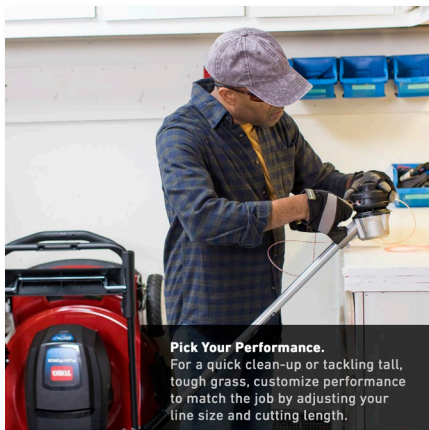

# 14"/16" 60V \* Battery String Trimmer with Flex-Force Power System®

Model 51830

**Pick your performance! Maximize run time or performance for the job.**  
 No spools required. Quick and easy line replacement. Get more power and longer life out of your trimmer.

**Pick Your Performance.**  
 For a quick clean-up or tackling tall, tough grass, customize performance to match the job by adjusting your line size and cutting length.

Replace your line in no time. **No Spools!** Quick and easy, just thread the line and spin the dial.

This trimmer is made for the tough jobs with more motor torque and a cast aluminum direct-drive head.

CUSTOMIZE YOUR SETTINGS		
PRODUCTIVE LAWN MAINTENANCE	STANDARD TRIMMER SETTINGS	TACKLE TOUGH DITCH GRASS
0.080" Line Size (Self-rewinding) 14" Cut Width (Standard setting)	0.095" Line Size (Included) 14" Cut Width (Standard setting)	0.095" Line Size (Included) 16" Cut Width (Adjust to setting)
<b>50</b> MINUTE RUN TIME	<b>45</b> MINUTE RUN TIME	<b>30</b> MINUTE RUN TIME
<b>MAX RUN TIME</b>	<b>EVERYDAY VERSATILITY</b>	<b>MAX PERFORMANCE</b>