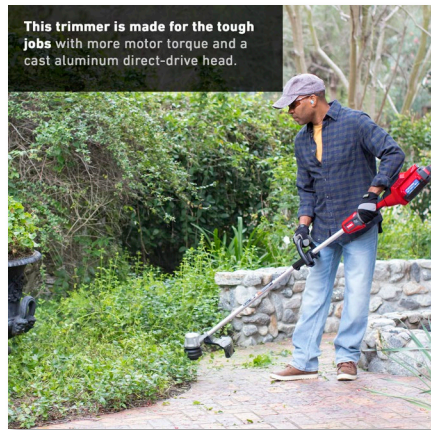

# 14"/16" 60V \* Battery String Trimmer with Flex-Force Power System®

Model 51830

**Pick your performance! Maximize run time or performance for the job.**  
 No spools required. Quick and easy line replacement. Get more power and longer life out of your trimmer.

**Pick Your Performance.**  
 For a quick clean-up or tackling tall, tough grass, customize performance to match the job by adjusting your line size and cutting length.

Replace your line in no time. **No Spools!** Quick and easy, just thread the line and spin the dial.

This trimmer is made for the tough jobs with more motor torque and a cast aluminum direct-drive head.

CUSTOMIZE YOUR SETTINGS		
PRODUCTIVE LAWN MAINTENANCE	STANDARD TRIMMER SETTINGS	TACKLE TOUGH DITCH GRASS
0.080" Line Size (Self-rewinding) 14" Cut Width (Standard setting)	0.095" Line Size (Included) 14" Cut Width (Standard setting)	0.095" Line Size (Included) 16" Cut Width (Adjust to setting)
<b>50</b> MINUTE RUN TIME	<b>45</b> MINUTE RUN TIME	<b>30</b> MINUTE RUN TIME
<b>MAX RUN TIME</b>	<b>EVERYDAY VERSATILITY</b>	<b>MAX PERFORMANCE</b>