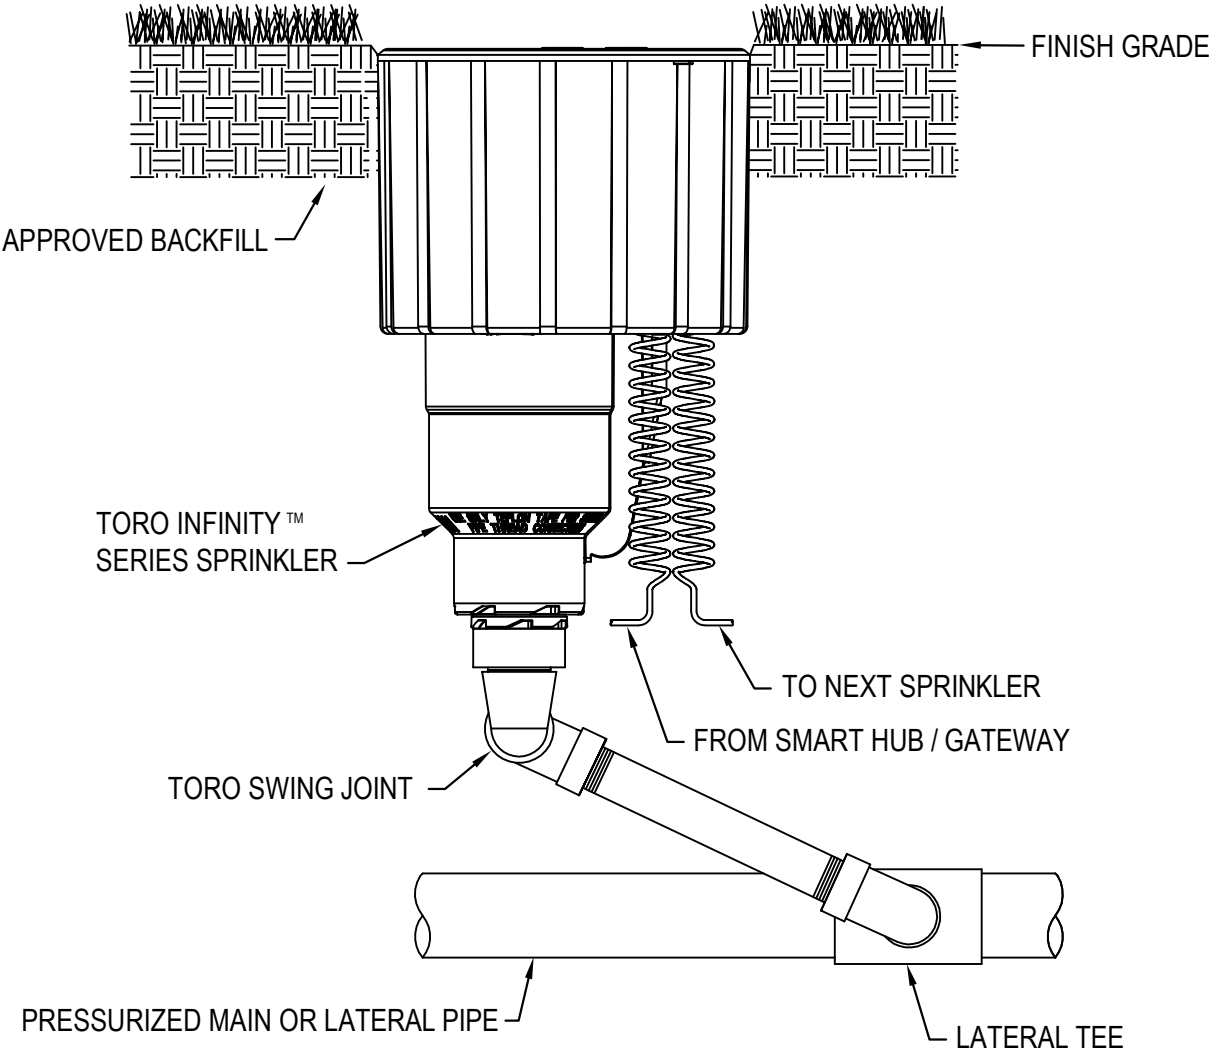

TORO-IRRIGATION DIVISION
5825 JASMINE STREET
RIVERSIDE, CA 92504
TOLL FREE: 1-877-345-8676
FAX: (951) 359-1870
www.toro.com

- NOTES:
- 1. INSTALLATION TO BE COMPLETED IN ACCORDANCE WITH MANUFACTURERS SPECIFICATIONS.
 - 2. DO NOT SCALE DRAWING.
 - 3. CONTRACTORS NOTE: FOR PRODUCT AND COMPANY INFORMATION VISIT: www.toro.com

LARGE TURF GEARED ROTOR TORO INF50 SERIES WITH INTEGRATED LYNX SMART MODULE

FOR GOLF APPLICATIONS