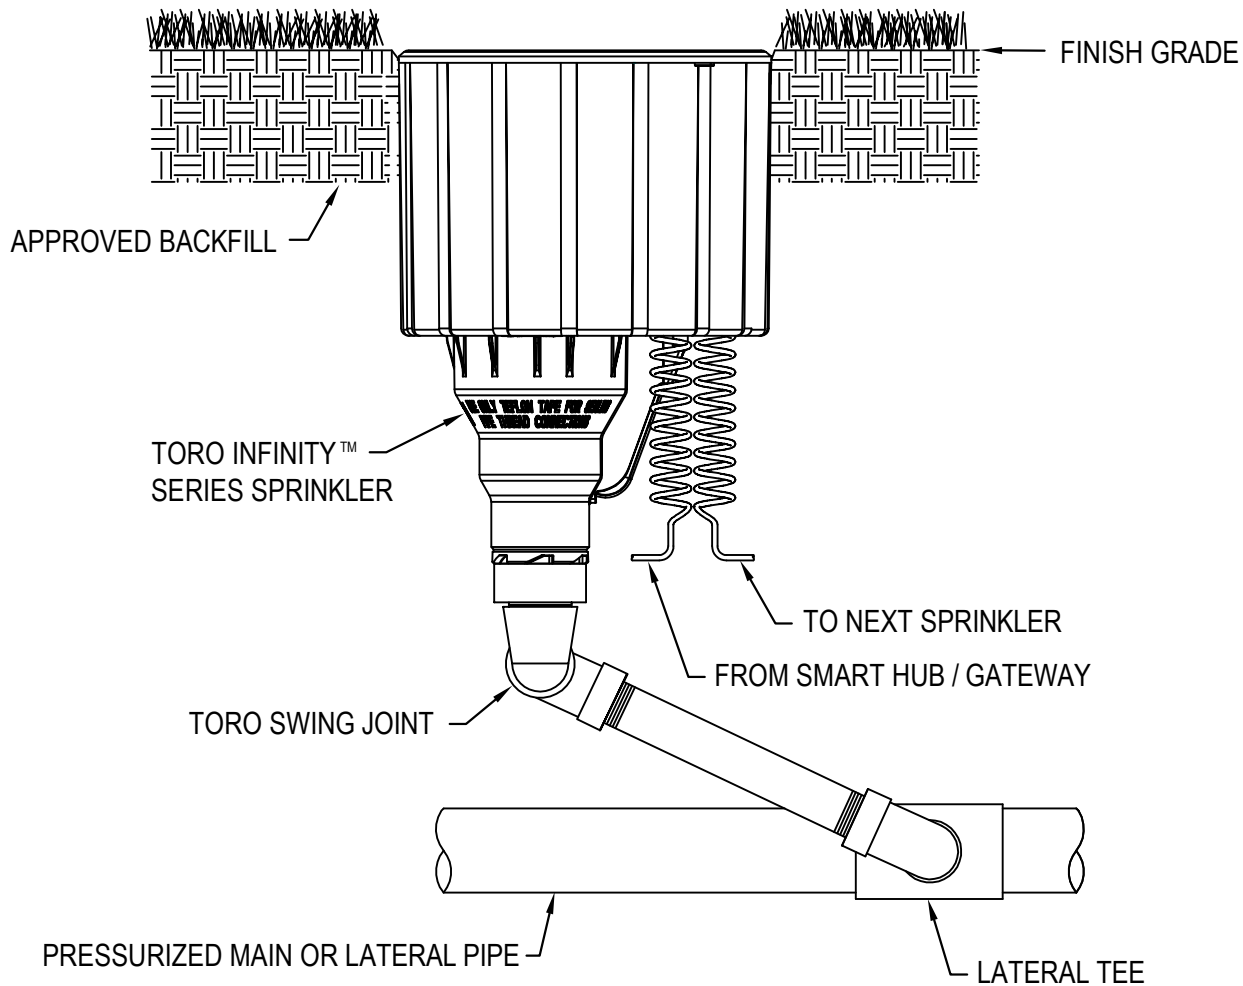

TORO-IRRIGATION DIVISION  
5825 JASMINE STREET  
RIVERSIDE, CA 92504  
TOLL FREE: 1-877-345-8676  
FAX: (951) 359-1870  
www.toro.com

NOTES:

1. INSTALLATION TO BE COMPLETED IN ACCORDANCE WITH MANUFACTURERS SPECIFICATIONS.
2. DO NOT SCALE DRAWING.
3. CONTRACTORS NOTE: FOR PRODUCT AND COMPANY INFORMATION VISIT: [www.toro.com](http://www.toro.com)

## LARGE TURF GEARED ROTOR TORO INF30 SERIES WITH INTEGRATED LYNX SMART MODULE

FOR GOLF APPLICATIONS