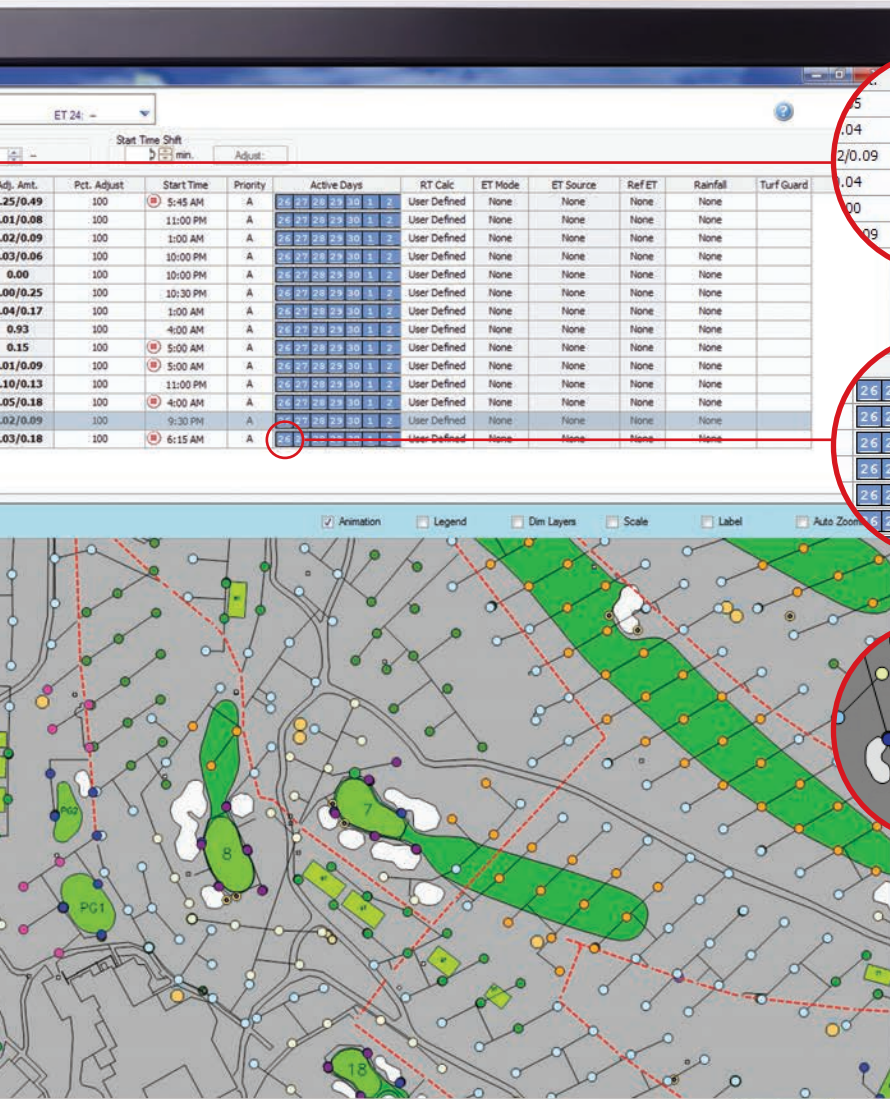

Dynamic pulldown
to hide/show
course name.

Dynamic drilldown
by area, for quick
overview.

The color of the
water drop tells
you if it's going to
irrigate or not.

Simple menu
with all functions.

**Save the most
important pages**
in favorites for
quick access.

Dynamic tabs
to hide/show
open folders.

Temp: -- Humidity: -- Wind: --
Rainfall: --

Site: Lake Course: Lake Adjust: 100 %

Program	#	Δ	On	Auto Cycle	Last RT	Next RT	Adj. RT	Last Amt.	Next Amt.
Greens	1		✓	✓	6/31	5/31	0.35	0.35	0
Tees	2		✓	✓	1/4	1/4	0/5	0.02/0.09	0.02/0.09
Fairways	4		✓	✓	3	3	2/5	0.04	0.04
Surrounds	5		✓	✓	1/4	1/4	1/4	0.00/0.09	0.00/0.09
Greens Rough	6		✓	✓	0	0	0:00	0.93	0.93
Rough	7		✓	✓	3	3	1/14	0.09/0.17	0.09/0.17
Natives	8		✓	✓	6	6	3/9	10:00	10:00
Bunkers	9		✓	✓	60	60	59:56	0.10	0.10
Titos Lawns	10		✓	✓	10	10	2/9	0.07/0.18	0.07/0.18
Practice Surrou	17		✓	✓	6	6	75/94	0.02/0.09	0.02/0.09
Humphrey Dr	18		✓	✓	75	75	3/15	0.03/0.18	0.03/0.18
Apps and Coll. Are	101		✓	✓	4/15	4/15	3/15	0.02/0.09	0.02/0.09
Tree Shadows	102		✓	✓	3	3	2/4	0.03/0.18	0.03/0.18
Greens-Light Water	103		✓	✓	3	3	3:00		

More information & demo video on
www.toro.com/lynx

Decide how many
inches/minutes
 to water.

Decide which **days**
of the week you
 are going to turn
 on sprinklers.

Easily edit your
 course map or
 create **your own**
interactive map.

Imagine ALL your irrigation information at your fingertips. Lynx®: redefining Ease and Efficiency to the next level.

Superior course map editing and creation

The advanced functionality of the Lynx® Central Control System enables you to **edit your course map easily, or create your own fully interactive map** using a digital image of your course. Setting up your map is simple, and Lynx® lets you **program and control your irrigation activities right from the map**, with instant access to operation feedback from the rest of your irrigation system.