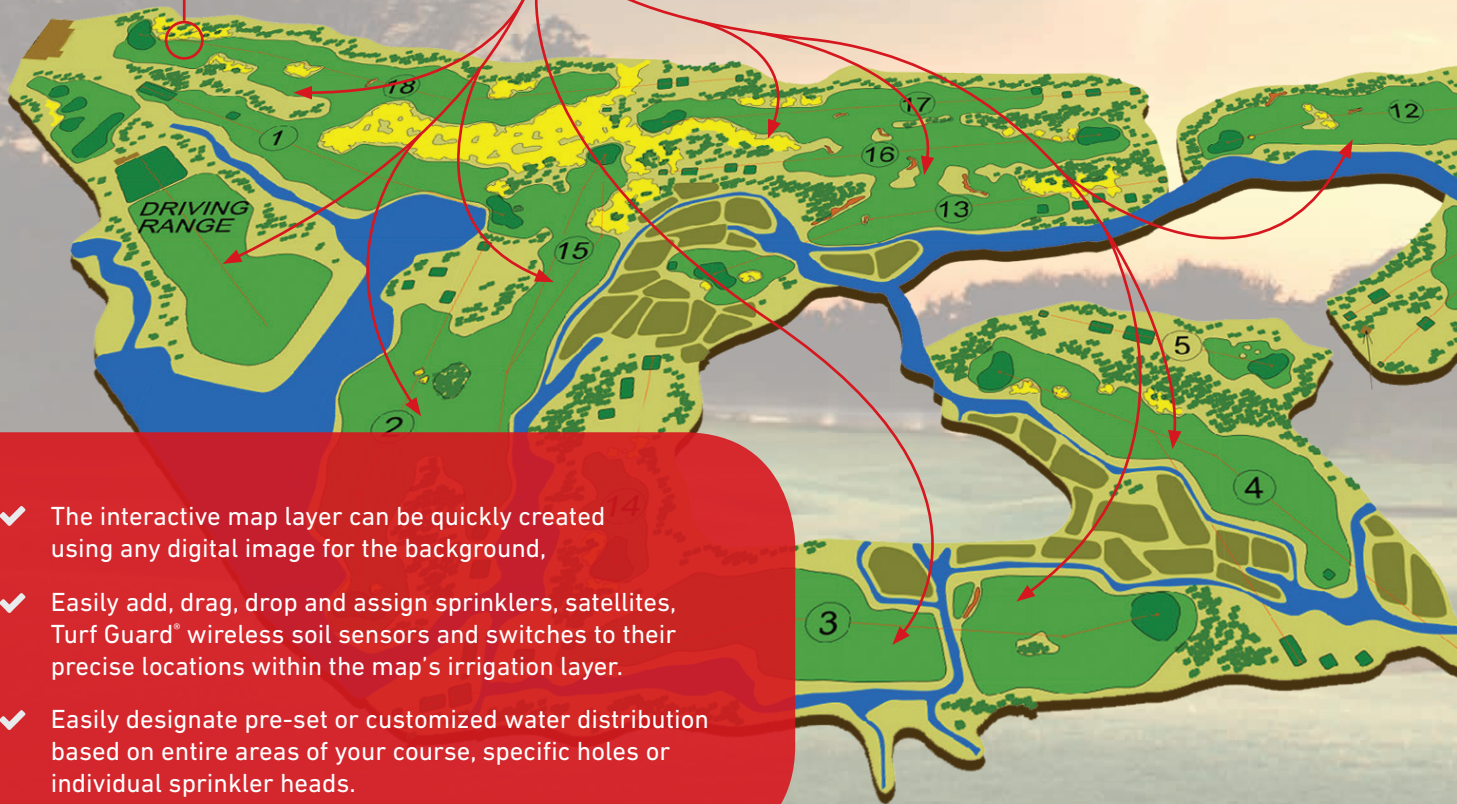

More information & demo video on
www.toro.com/lynx

Decide how many
inches/minutes
 to water.

Decide which **days**
of the week you
 are going to turn
 on sprinklers.

Easily edit your
 course map or
 create **your own**
interactive map.

Imagine ALL your irrigation information at your fingertips. Lynx®: redefining Ease and Efficiency to the next level.

Superior course map editing and creation

The advanced functionality of the Lynx® Central Control System enables you to **edit your course map easily, or create your own fully interactive map** using a digital image of your course. Setting up your map is simple, and Lynx® lets you **program and control your irrigation activities right from the map**, with instant access to operation feedback from the rest of your irrigation system.

Easily set up and customize your irrigation system

Because course managers insist on easy-to-use software, the Lynx® Central Control System was developed for **quick setup and operation**. Lynx® was designed by Toro to reflect the input and preferences of the individuals who would be installing and using it.

- ✓ The interactive map layer can be quickly created using any digital image for the background,
- ✓ Easily add, drag, drop and assign sprinklers, satellites, Turf Guard® wireless soil sensors and switches to their precise locations within the map's irrigation layer.
- ✓ Easily designate pre-set or customized water distribution based on entire areas of your course, specific holes or individual sprinkler heads.