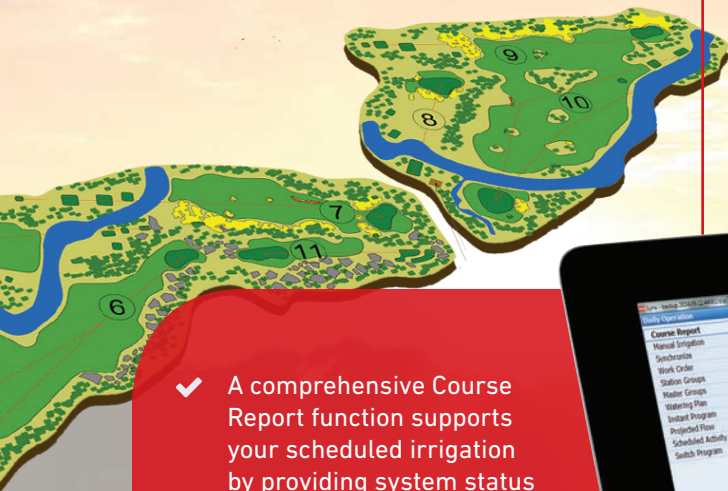

- ✓ The interactive map layer can be quickly created using any digital image for the background,
- ✓ Easily add, drag, drop and assign sprinklers, satellites, Turf Guard® wireless soil sensors and switches to their precise locations within the map's irrigation layer.
- ✓ Easily designate pre-set or customized water distribution based on entire areas of your course, specific holes or individual sprinkler heads.

More information & demo video on
www.toro.com/lynx

Integration with other system components

Lynx® offers integration with other turf management components, giving you access to all of the information needed to support your irrigation management. Lynx can be seamlessly integrated with field hardware, weather stations, electrical systems, smartphones and much more, including the Toro® Turf Guard® Wireless Soil Monitoring System.

Comprehensive reporting increases your productivity

Armed with the thorough reports provided by Lynx, you'll be able to **immediately address any irrigation concerns and avoid potential course damage** . . . or just move on to other tasks when Lynx lets you know that things are running as planned.

- ✓ A comprehensive Course Report function supports your scheduled irrigation by providing system status information, even on manual watering activities.
- ✓ Lynx® auto-generates reports after each night's watering, so you can quickly confirm all sprinkler runtimes at a glance.