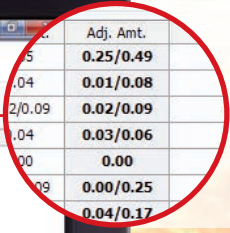

Dynamic pulldown
to hide/show
course name.

Dynamic drilldown
by area, for quick
overview.

The color of the
water drop tells
you if it's going to
irrigate or not.

Simple menu
with all functions.

**Save the most
important pages**
in favorites for
quick access.

More information & demo video on
www.toro.com/lynx

Decide how many
inches/minutes
 to water.

Decide which **days**
of the week you
 are going to turn
 on sprinklers.

Easily edit your
 course map or
 create **your own**
interactive map.