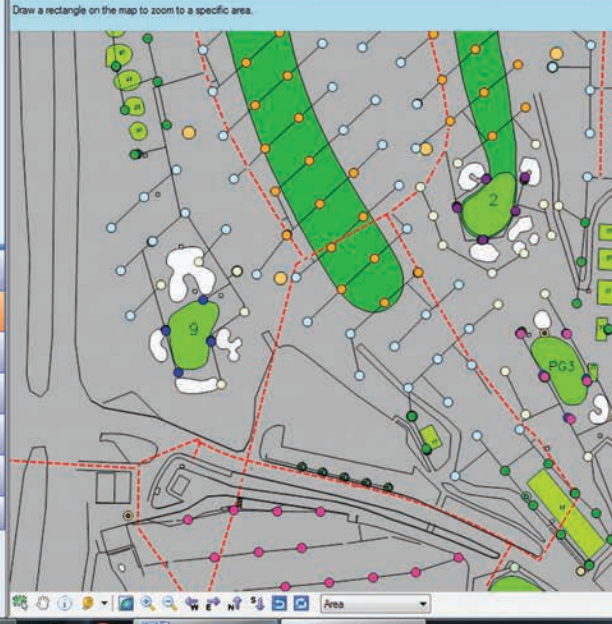

Dynamic pulldown
to hide/show
course name.

Dynamic drilldown
by area, for quick
overview.

The color of the
water drop tells
you if it's going to
irrigate or not.

Simple menu
with all functions.

**Save the most
important pages**
in favorites for
quick access.

Dynamic tabs
to hide/show
open folders.

Temp: -- Humidity: -- Wind: --
Rainfall: --

Site: Lake Course: Lake Adjust: 100 %

Program	#	Δ	On	Auto Cycle	Last RT	Next RT	Adj. RT	Last Amt.	Next Amt.
Greens	1		✓	✓	6/31	5/31	0.35	0.35	0
Tees	2		✓	✓	1/4	1/4	0/5	0.02/0.09	0.02/0.09
Fairways	4		✓	✓	3	3	2/5	0.04	0.04
Surrounds	5		✓	✓	1/4	1/4	1/4	0.00/0.09	0.00/0.09
Greens Rough	6		✓	✓	0	0	0:00	0.93	0.93
Rough	7		✓	✓	3	3	1/14	0.09/0.17	0.09/0.17
Natives	8		✓	✓	6	6	3/9	10:00	10:00
Bunkers	9		✓	✓	60	60	59:56	0.10	0.10
Titos Lawns	10		✓	✓	10	10	2/9	0.07/0.18	0.07/0.18
Practice Surrou	17		✓	✓	6	6	75/94	0.02/0.09	0.02/0.09
Humphrey Dr	18		✓	✓	75	75	3/15	0.03/0.18	0.03/0.18
Apps and Coll. Are	101		✓	✓	4/15	4/15	3/15	0.02/0.09	0.02/0.09
Tree Shadows	102		✓	✓	3	3	2/4	0.03/0.18	0.03/0.18
Greens-Light Water	103		✓	✓	3	3	3:00		

More information & demo video on
www.toro.com/lynx

Decide how many
inches/minutes
 to water.

Decide which **days**
of the week you
 are going to turn
 on sprinklers.

Easily edit your
 course map or
 create **your own**
interactive map.

Imagine ALL your irrigation information at your fingertips. Lynx®: redefining Ease and Efficiency to the next level.

Superior course map editing and creation

The advanced functionality of the Lynx® Central Control System enables you to **edit your course map easily, or create your own fully interactive map** using a digital image of your course. Setting up your map is simple, and Lynx® lets you **program and control your irrigation activities right from the map**, with instant access to operation feedback from the rest of your irrigation system.