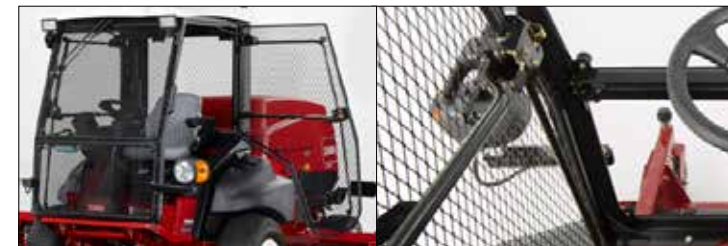

TORO**Count on it.**

TWO-POST ROPS EXTENSION SYSTEM

SELECT **GROUNDMASTER**® & **REELMASTER**® MODELS

Two-Post ROPS Extension System Features

- This ROPS system provides shelter from weather and reduces operator fatigue
- Base steel frame attaches to existing ROPS; includes a white sunshade
- Safety accessories, such as interior and breakaway exterior mirrors, front and rear LED work lights and a rotating beacon for improved visibility
- Overhead fan to keep dust and debris away from the operator
- Front tempered safety glass windshield with windshield wipers improves operation in rain
- Safety and security cage for golf ball protection and vandal deterrence.
- Available for the following models:
 - Groundmaster 5900** (31698)
 - Groundmaster 4000-D** (30609)
 - Groundmaster 4100-D** (30608)
 - Groundmaster 360** (31200, 31223, 31230)
 - Groundmaster 4500-D / 4700-D** (30881, 30882, 30873, 30874)
 - Groundmaster 4300-D** (30864, 30853)
 - Reelmaster 5010 Series** (03606, 03675, 03607, 03676, 03678, 03679, 03674)

Enhance operator comfort and protection when facing the elements

Equipping a mower with operator ergonomic features can be expensive, but Toro has a solution that is both affordable and effective. The new two-post rollover protection system (ROPS) extension system enhances the comfort and weather protection for the operator. This unique ROPS system is built on a base model for each Groundmaster or Reelmaster machine which includes a sunshade and steel support structure that ties into the existing two post ROPS. A large number of accessories mount to the base model, which allows operators to stay safe, comfortable and more productive in all kinds of weather. **Visit commercialvideo.toro.com** for details.

Windshield Wiper Kit for Glass Windshield

Thermoplastic Windscreen Kit

- Impact and abrasion-resistant polycarbonate windscreen (mounts to 2-post ROPS extension).

LED Work Lights

Rotating Beacon

Operating Fan