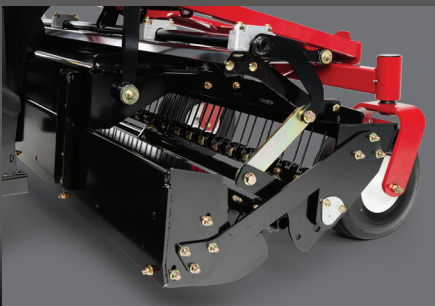

It's Tee Time!

FIELD PRO® 6040

FEATURES

- *MultiTool™ Box Grader is nearly 6 feet (182 cm) wide for efficient and accurate grading. With the Box Blade Extension Kit, grading width can be increased to nearly 8 feet (244 cm) wide.*
- *Optional Laser Level system precisely grades to a 1/8" (3 cm) accuracy by continually actuating the box blade to desired settings, creating an extremely consistent surface.*
- *A purpose-built rugged design integrates ease of operation and superior all-around visibility to ensure fast, professional results.*

Optional Laser Grading Kit

MultiTool Box Grader

When tee boxes require renovation, achieving a consistent surface is simplified with the Toro Field Pro 6040. Preparing the surface is fast and accurate with the mid-mount MultiTool Box Grader, the Laser Level system, and a variety of optional rear-mounted drags and rake attachments. Combined with the rigid frame, commercial strength hydraulics, and powerful Kohler® engine, any operator can transform well-worn tees to precise launch pads that golfers will appreciate.