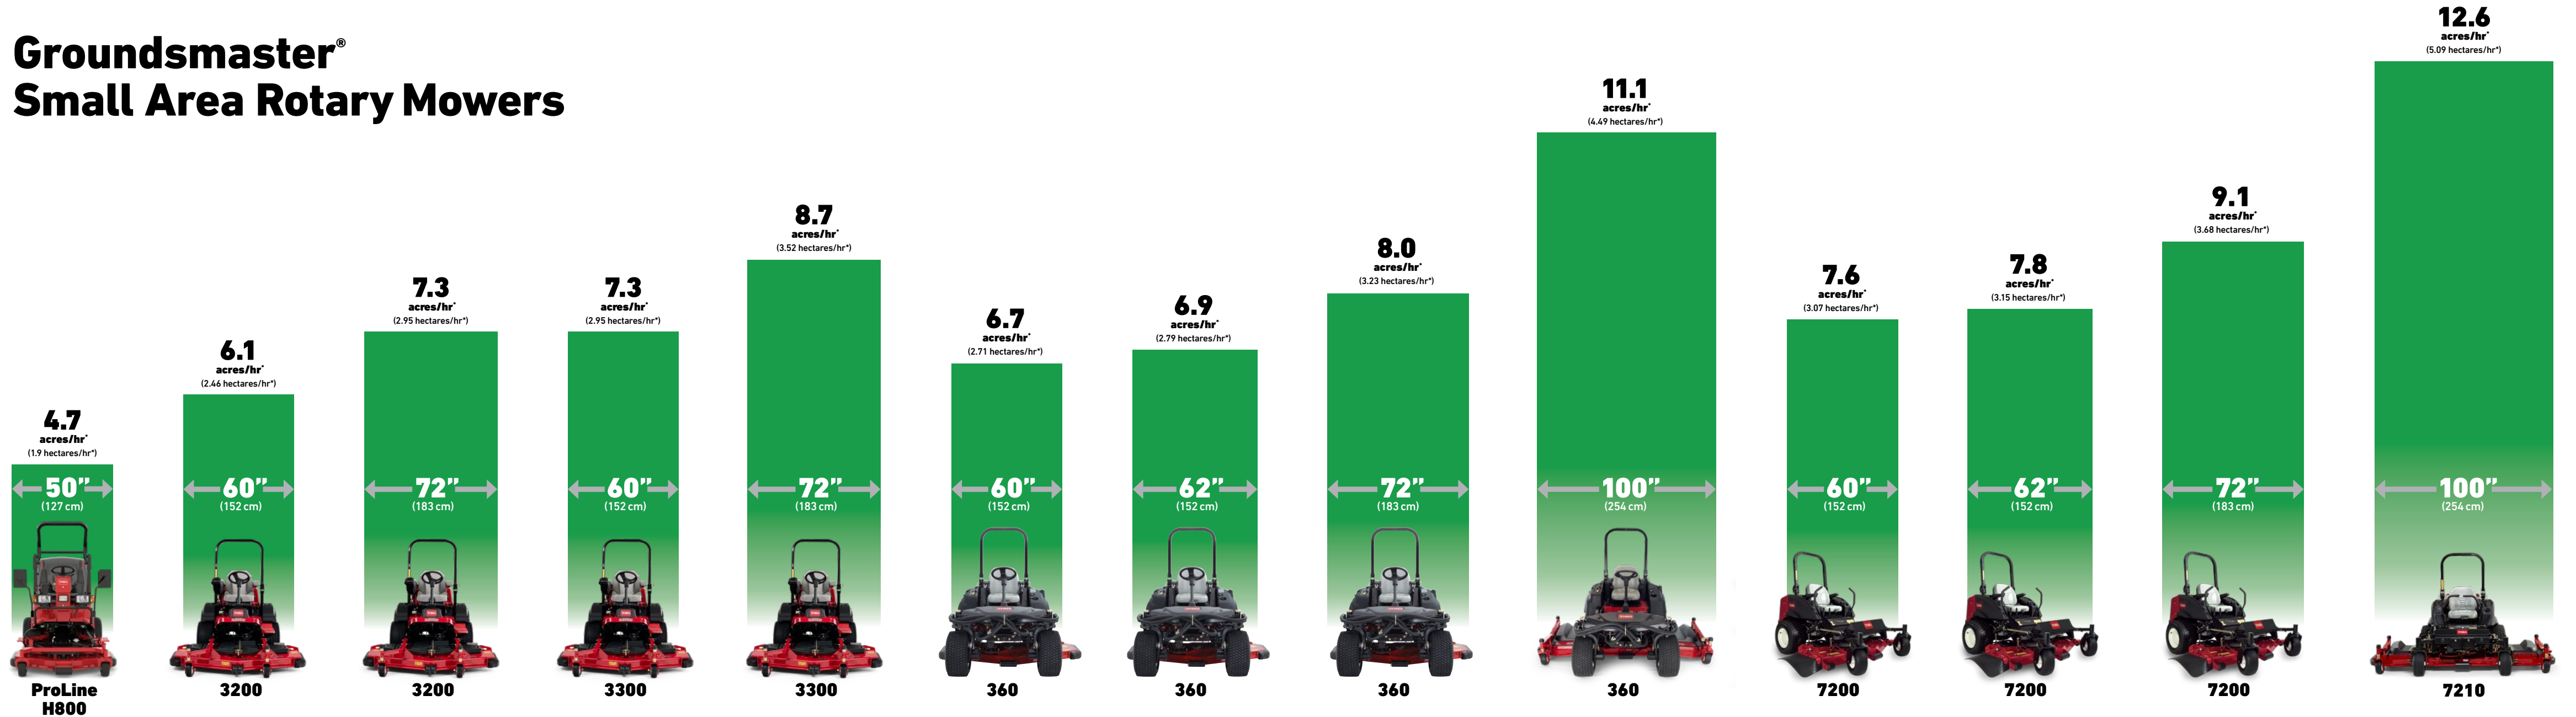

# Groundsmaster® Small Area Rotary Mowers

\*Assumes max mow speed and 100% efficiency. Actual mowing rates may vary depending on operator and conditions.  
©2021 The Toro Company. All rights reserved. Rev. 5/21