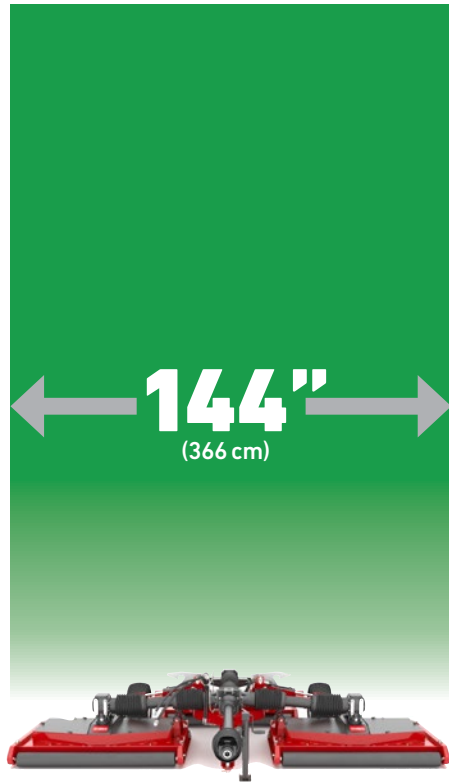

Count on it.

Groundsmaster® Large Area Rotary Mowers

20.9
acres/hr*
(8.45 hectares/hr*)

8.7
acres/hr**
(3.52 hectares/hr**)

1200 Pull-Behind

10.4
acres/hr*
(4.2 hectares/hr*)

4100-D

11.1
acres/hr*
(4.49 hectares/hr*)

4000-D

5900

*Assumes max mow speed and 100% efficiency. Actual mowing rates may vary depending on operator and conditions.
**Assumes drive speed of 6 mph and 100% efficiency. Actual mowing rates may vary depending on operator and conditions.
©2021 The Toro Company. All rights reserved. Rev. 5/21