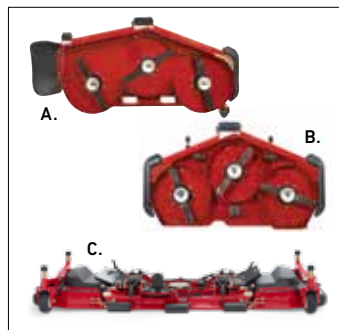

Mowing Deck Options

A.) 60" & 72" Side Discharge Deck

Cutting Deck Accessories, 72" Deck

- Recycler Kit – 30347
- Striping Kit – 105-7273
- Leaf Mulching Kit – 108-5273
- Medium Flow Blade – 110-0621-03
- High Flow Blade – 110-0622-03
- Atomic Mulching Blade – 110-0624

Cutting Deck Accessories, 60" Deck

- Medium Flow Blade – 110-4701-03
- High Flow Blade – 110-4702-03
- Atomic Mulching Blade – 110-4703-03

B.) 62" & 72" Guardian® Recycler® Deck

Cutting Deck Accessories, 72" Deck

- Standard Blade – 108-1958-03
- Tall Grass Baffle Kit – 105-7269

Cutting Deck Accessories, 62" Deck

- Standard Blade – 92-5608-03
- Atomic Mulching Blade – 107-4214-03
- Tall Grass Baffle Kit – 105-7269